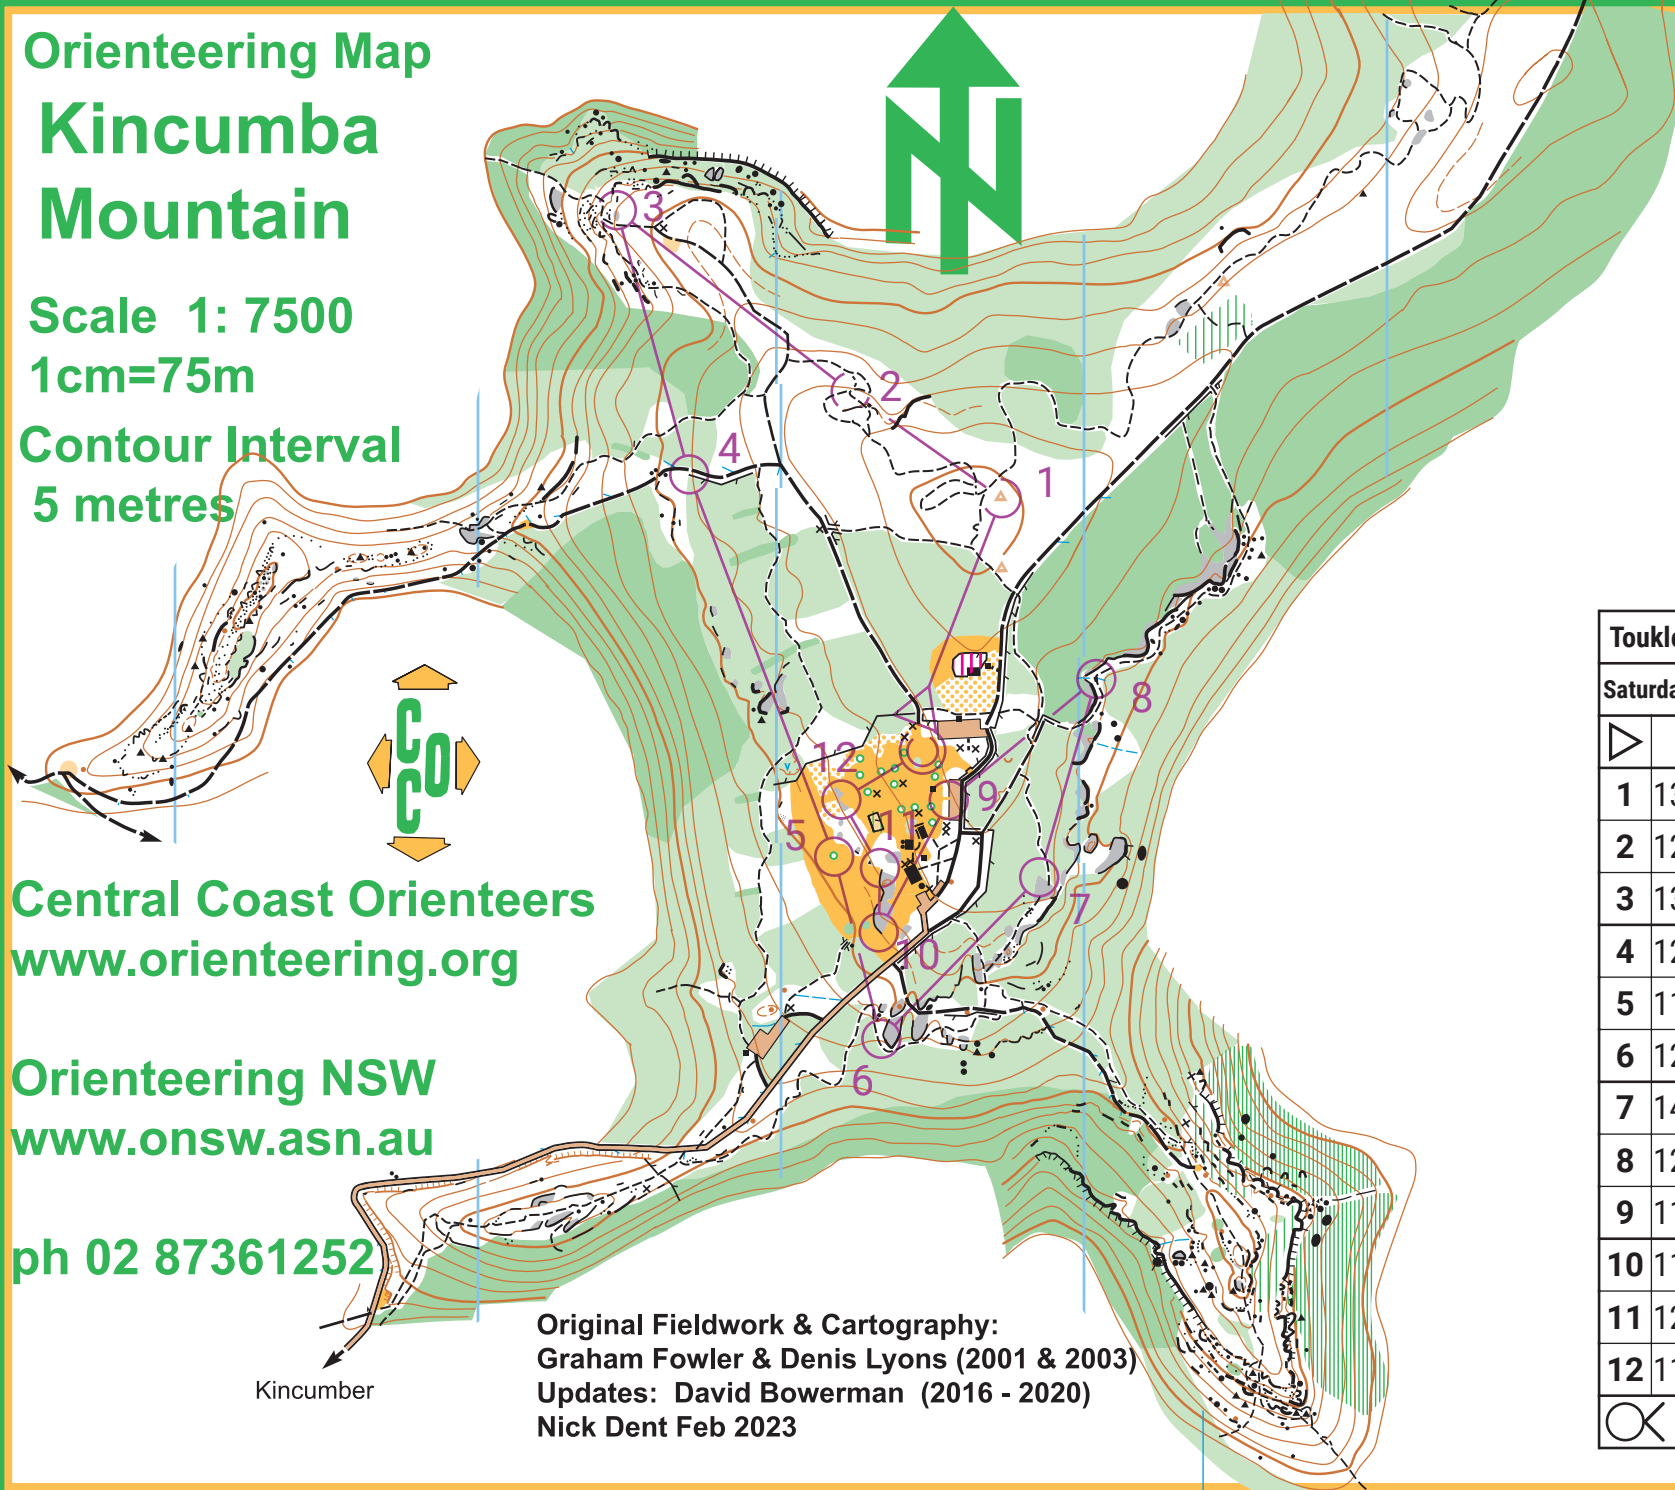

Orienteering Map Kincumba Mountain

Scale 1: 7500
1cm=75m

Contour Interval
5 metres

Central Coast Orienteers
www.orienteering.org

Orienteering NSW
www.onsw.asn.au

ph 02 87361252

Kincumber

Original Fieldwork & Cartography:
Graham Fowler & Denis Lyons (2001 & 2003)
Updates: David Bowerman (2016 - 2020)
Nick Dent Feb 2023

Saturday Short

Toukley 2 day 2023 Saturday Relay					
Saturday Short		2.6 km		50 m	
▷					
1	136	✳	1		
2	128	↓	↗	↘	
3	137	✳			○
4	126	↗			┌
5	117	⤴			
6	125	≡	6		○
7	141	✳			○
8	124	↗			
9	118	↓	↗		┌
10	115	≡	2		┌
11	120	⋯			○
12	113	✳			○
○		90 m		○	