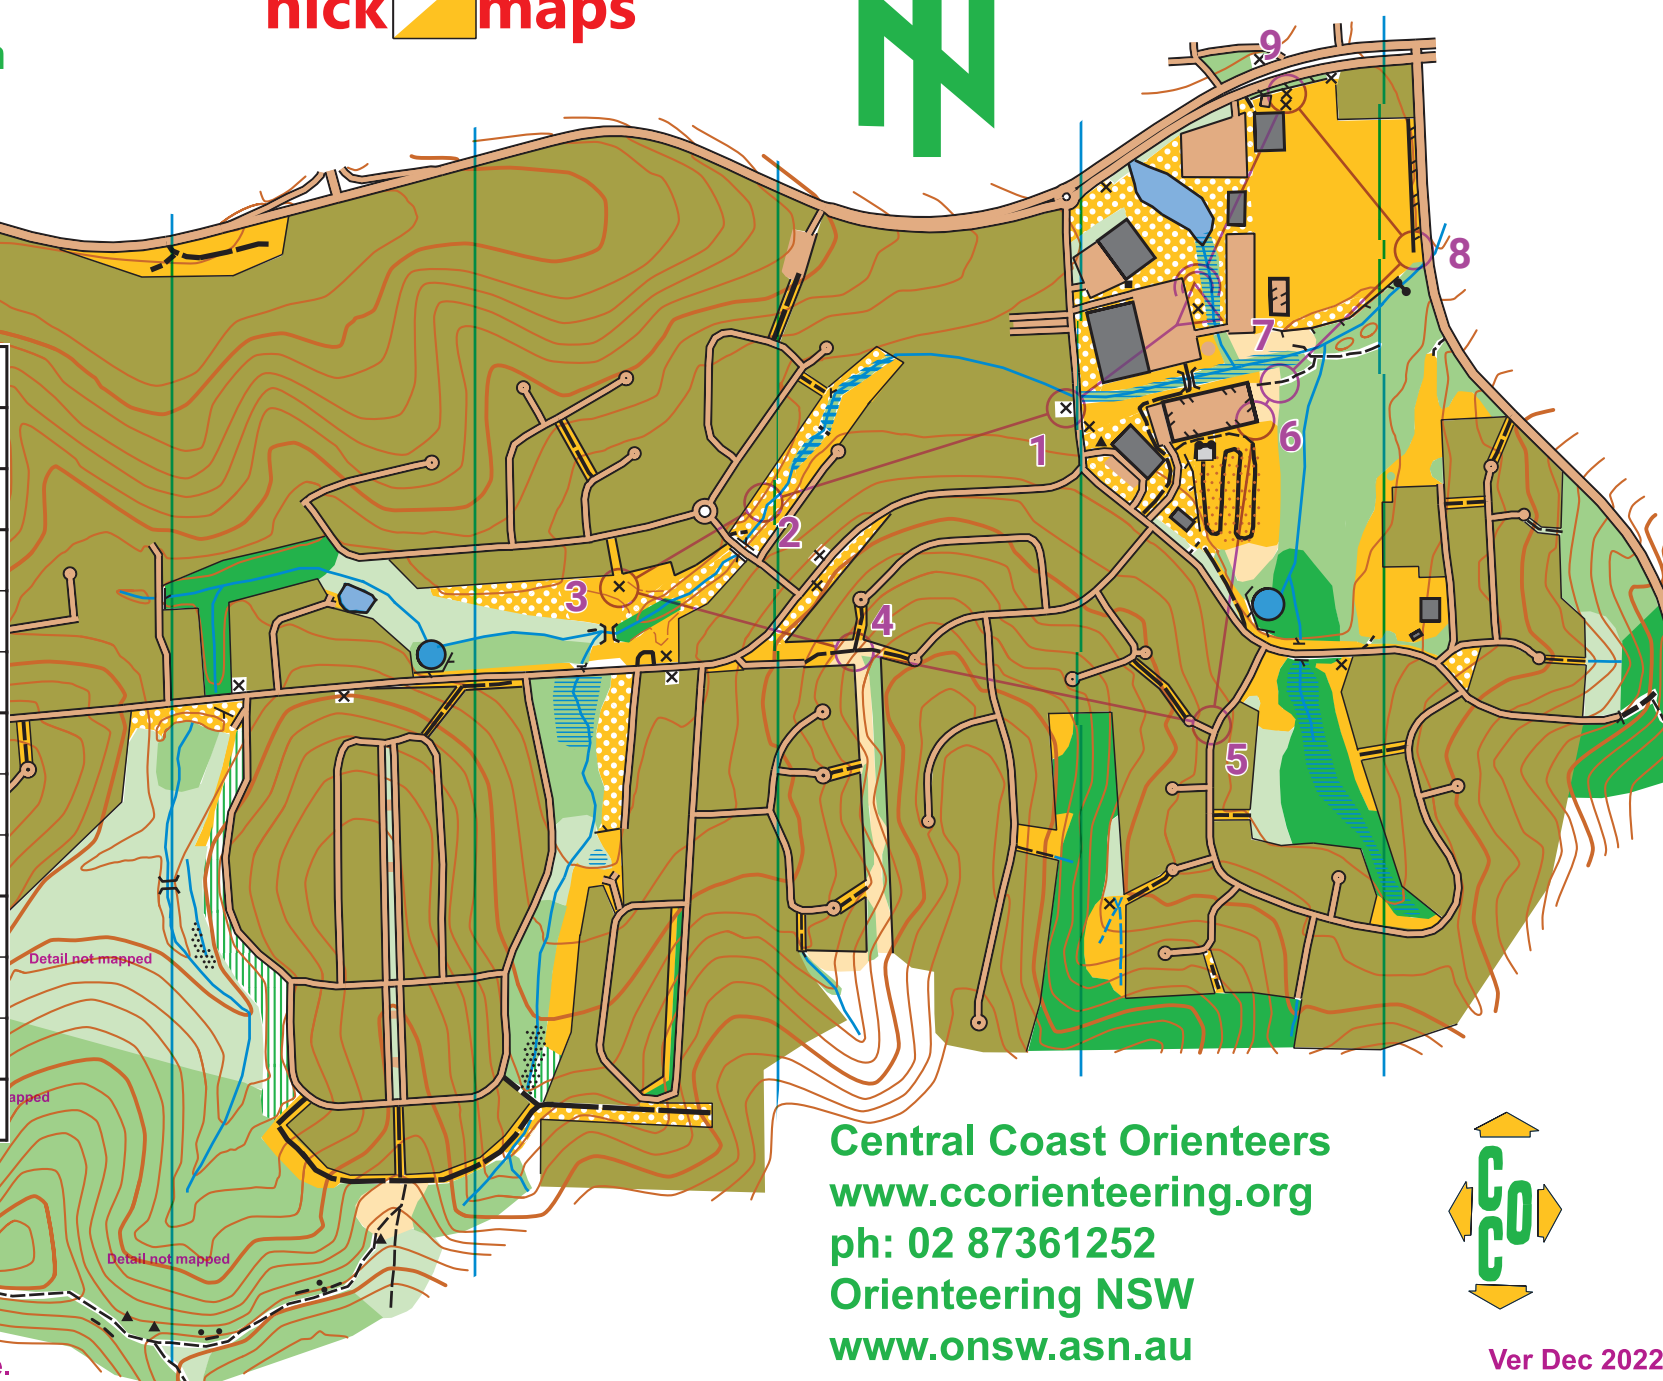

Orienteering map

West Terrigal

Scale 1:7500 1cm=75m

Contour interval 5m

nick maps

Toukley 2 Day 2023			
Short Night	2.2 km	40 m	
	X		
1 101	X		
2 102		< . O	
3 113	X		
4 106			
5 116			
6 109			
7 111			
8 108			
9 118	X		

210 m

Central Coast Orienteers
www.ccorienteering.org
ph: 02 87361252
Orienteering NSW
www.onsw.asn.au

This map is definitive.
Reality is occasionally inaccurate.

Ver Dec 2022