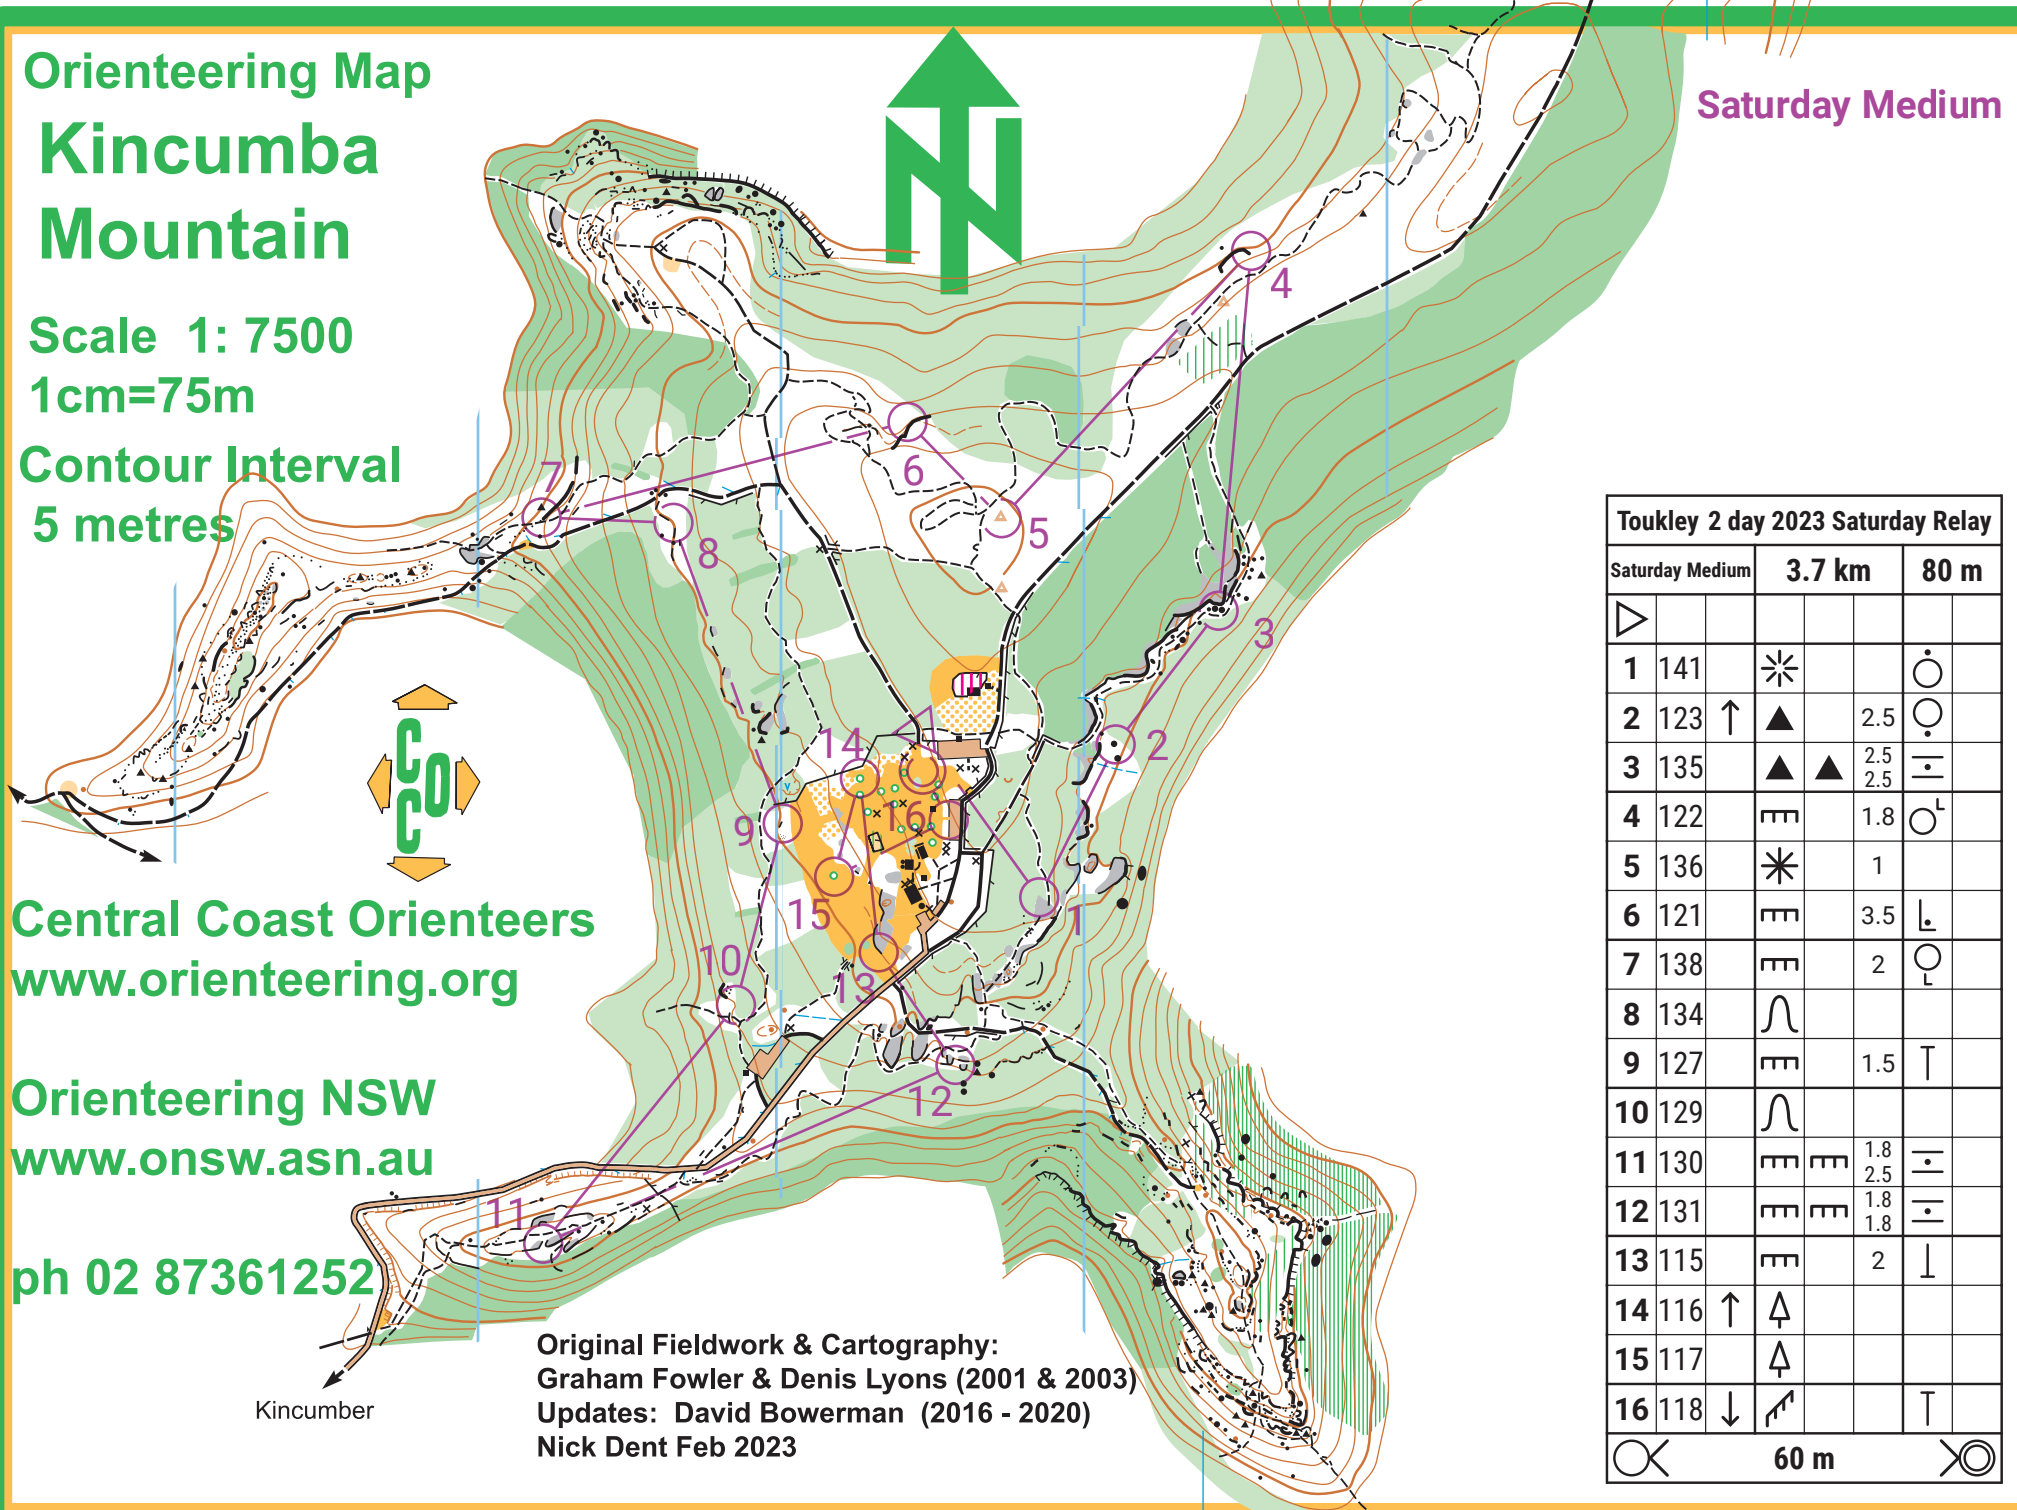

Orienteering Map Kincumba Mountain

Scale 1: 7500
1cm=75m

Contour Interval
5 metres

Central Coast Orienteers
www.orienteing.org

Orienteering NSW
www.onsw.asn.au

ph 02 87361252

Original Fieldwork & Cartography:
Graham Fowler & Denis Lyons (2001 & 2003)
Updates: David Bowerman (2016 - 2020)
Nick Dent Feb 2023

Saturday Medium

Toukley 2 day 2023 Saturday Relay					
Saturday Medium		3.7 km		80 m	
▷					
1	141	✱		○	
2	123	↑	▲	2.5	○
3	135	▲	▲	2.5 2.5	⊥
4	122	≡		1.8	○ ^L
5	136	✱		1	
6	121	≡		3.5	⊥
7	138	≡		2	○ ^L
8	134	∩			
9	127	≡		1.5	⊥
10	129	∩			
11	130	≡	≡	1.8 2.5	⊥
12	131	≡	≡	1.8 1.8	⊥
13	115	≡		2	⊥
14	116	↑	△		
15	117		△		
16	118	↓	↗		⊥
		60 m			