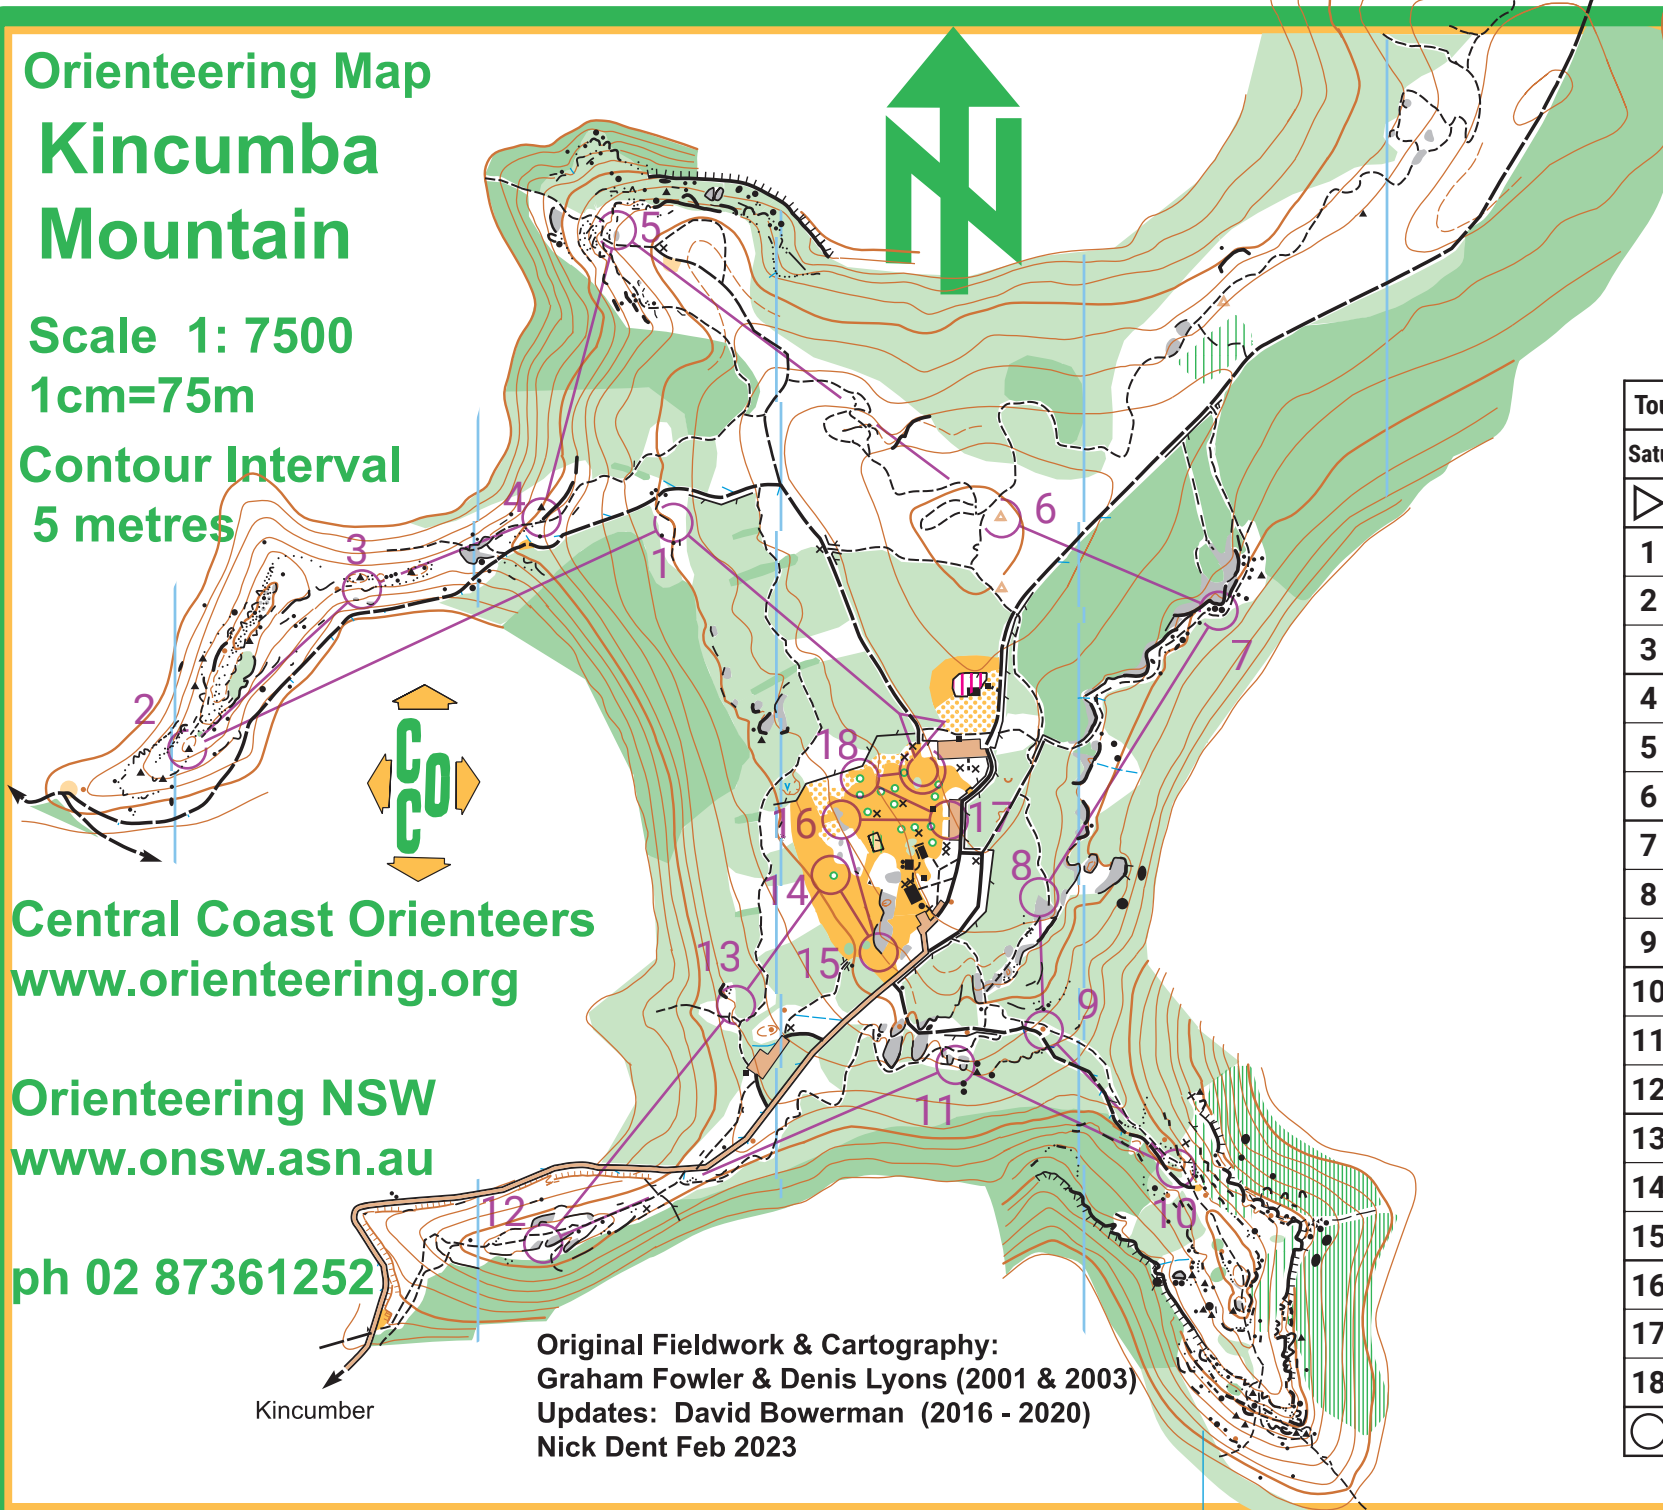

Orienteering Map Kincumba Mountain

Scale 1: 7500
1cm=75m

Contour Interval
5 metres

Central Coast Orienteers
www.orienteering.org

Orienteering NSW
www.onsw.asn.au

ph 02 87361252

Original Fieldwork & Cartography:
Graham Fowler & Denis Lyons (2001 & 2003)
Updates: David Bowerman (2016 - 2020)
Nick Dent Feb 2023

Saturday Long

Toukley 2 day 2023 Saturday Relay					
Saturday Long		4.6 km		140 m	
▷					
1	134	∩			
2	140	▲	1.5	○	
3	139	≡	1.8	○	
4	138	≡	2	○	
5	137	✱		○	
6	136	✱	1		
7	135	▲	▲	2.5	≡
8	141	✱		○	
9	133	●			
10	132	▣		Q	
11	131	≡	≡	1.8	≡
12	130	≡	≡	1.8	≡
13	129	∩			
14	117	⤴			
15	115	≡	2	⊥	
16	113	✱		○	
17	118	↓	↗	⊥	
18	116	↑	⤴		
		60 m			