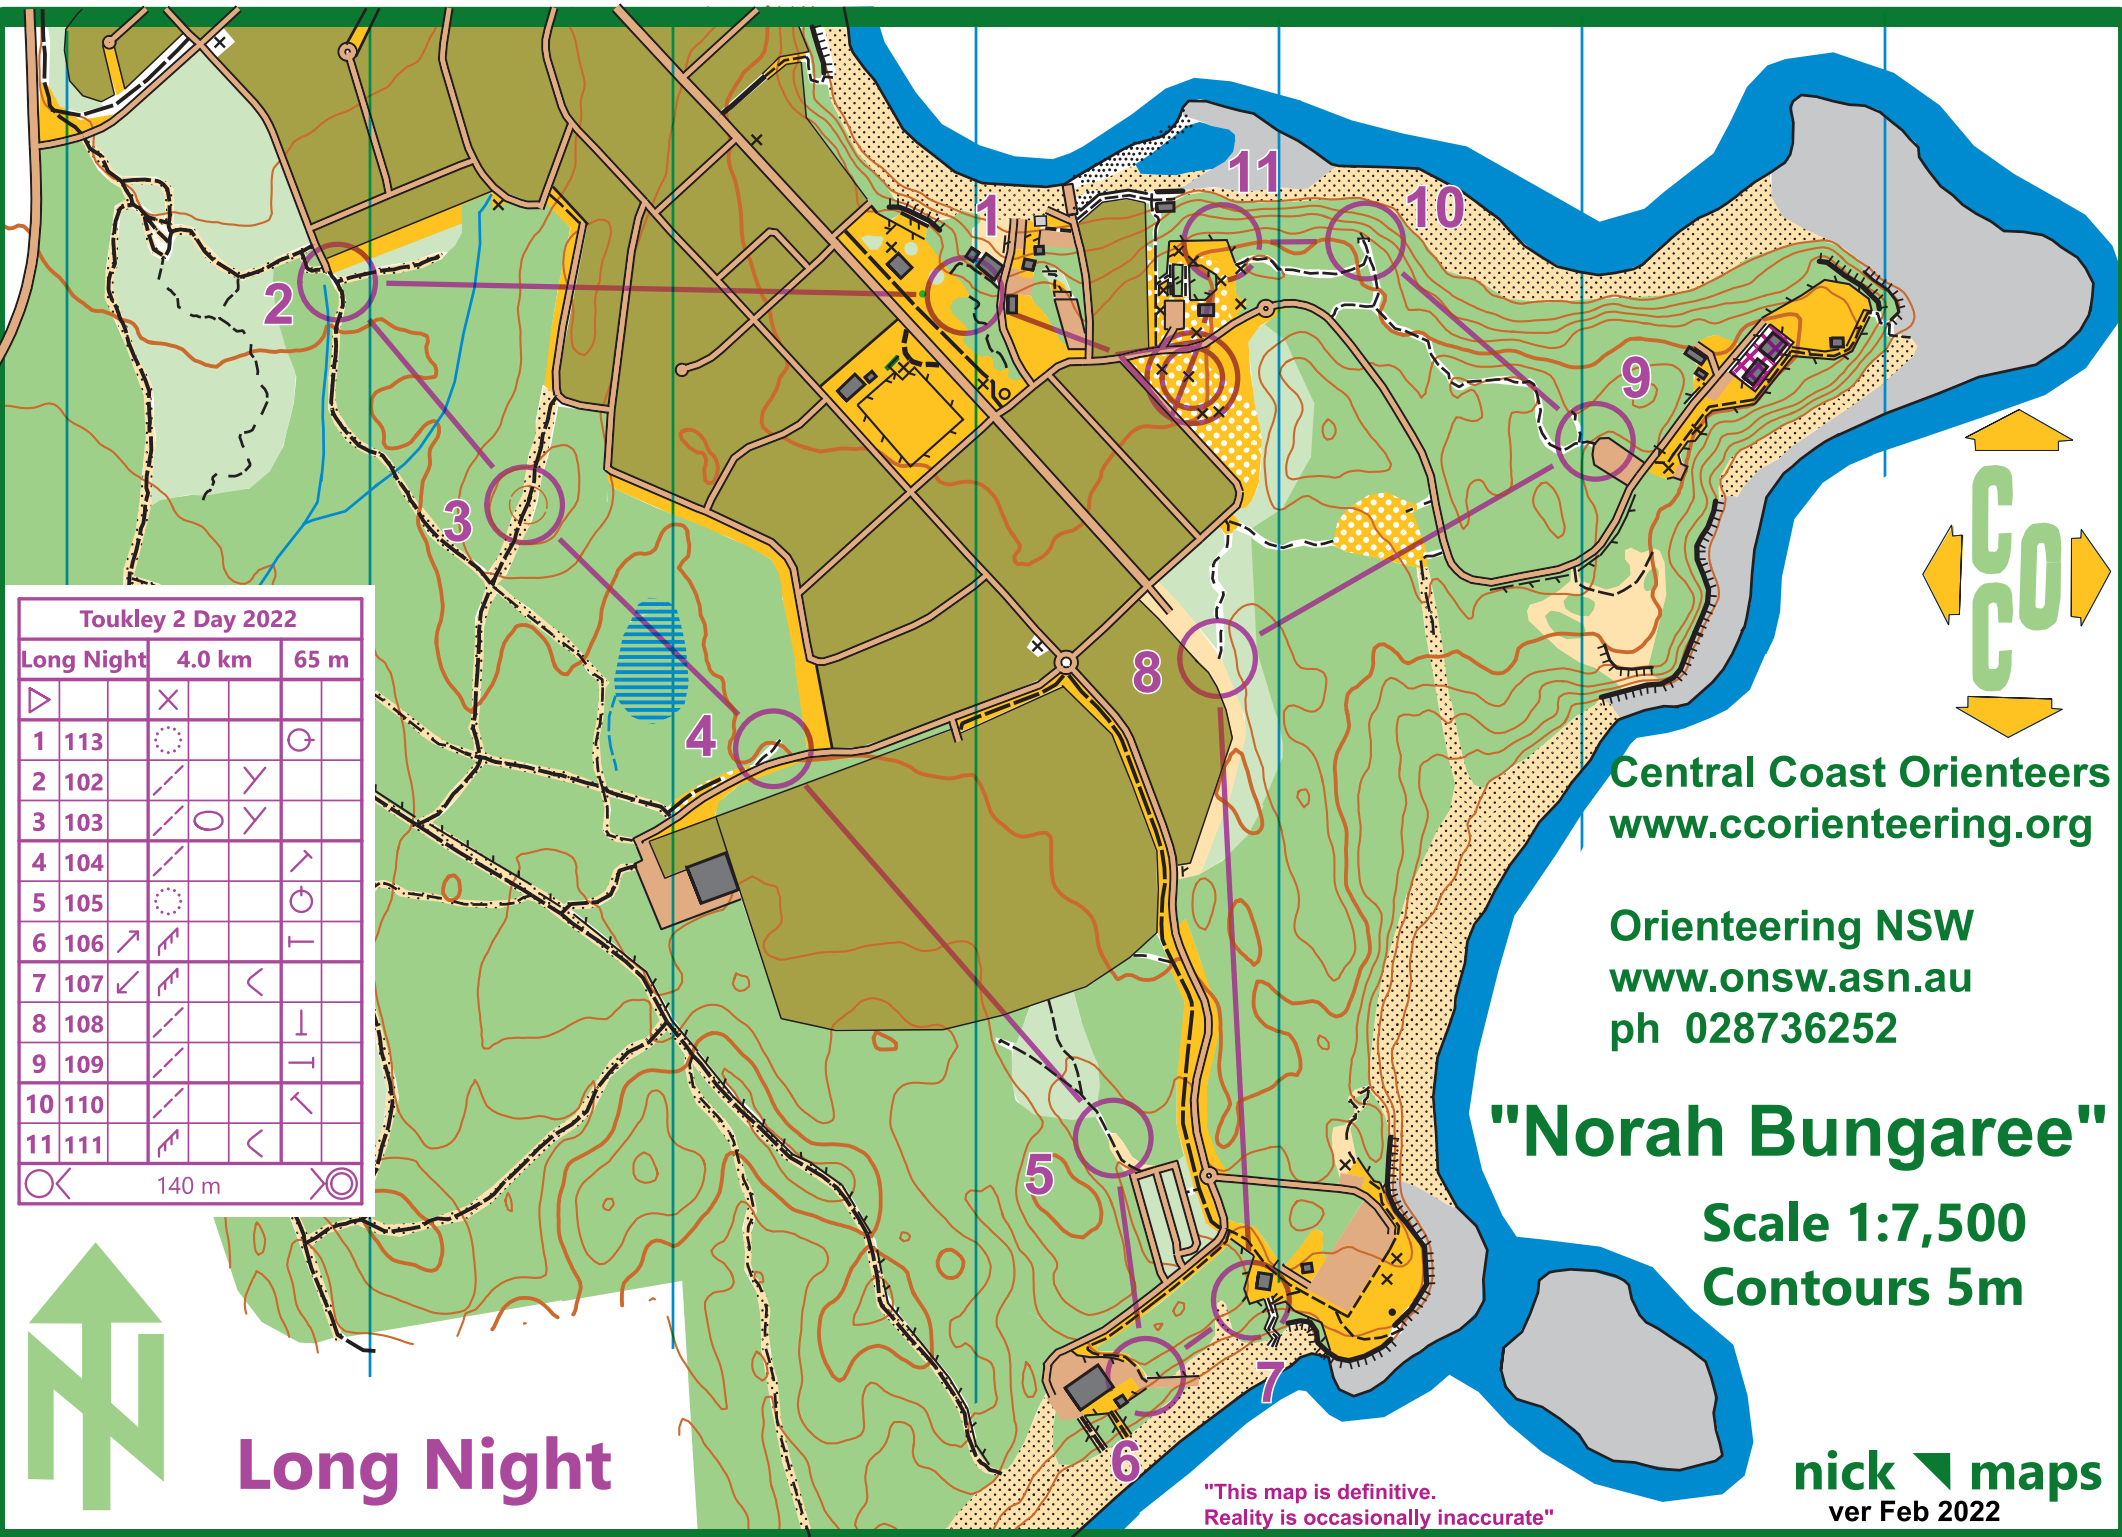

Toukley 2 Day 2022

Long Night	4.0 km	65 m
1 113	☉	⊙
2 102	↗	↘
3 103	↗	↘
4 104	↗	↘
5 105	☉	⊙
6 106	↗	⊥
7 107	↙	<
8 108	↗	⊥
9 109	↗	⊥
10 110	↗	↙
11 111	↗	<

140 m

Long Night

Central Coast Orienteers
www.ccorienteering.org

Orienteering NSW
www.onsw.asn.au
 ph 028736252

"Norah Bungaree"

Scale 1:7,500
Contours 5m

"This map is definitive.
 Reality is occasionally inaccurate"

nick maps
 ver Feb 2022