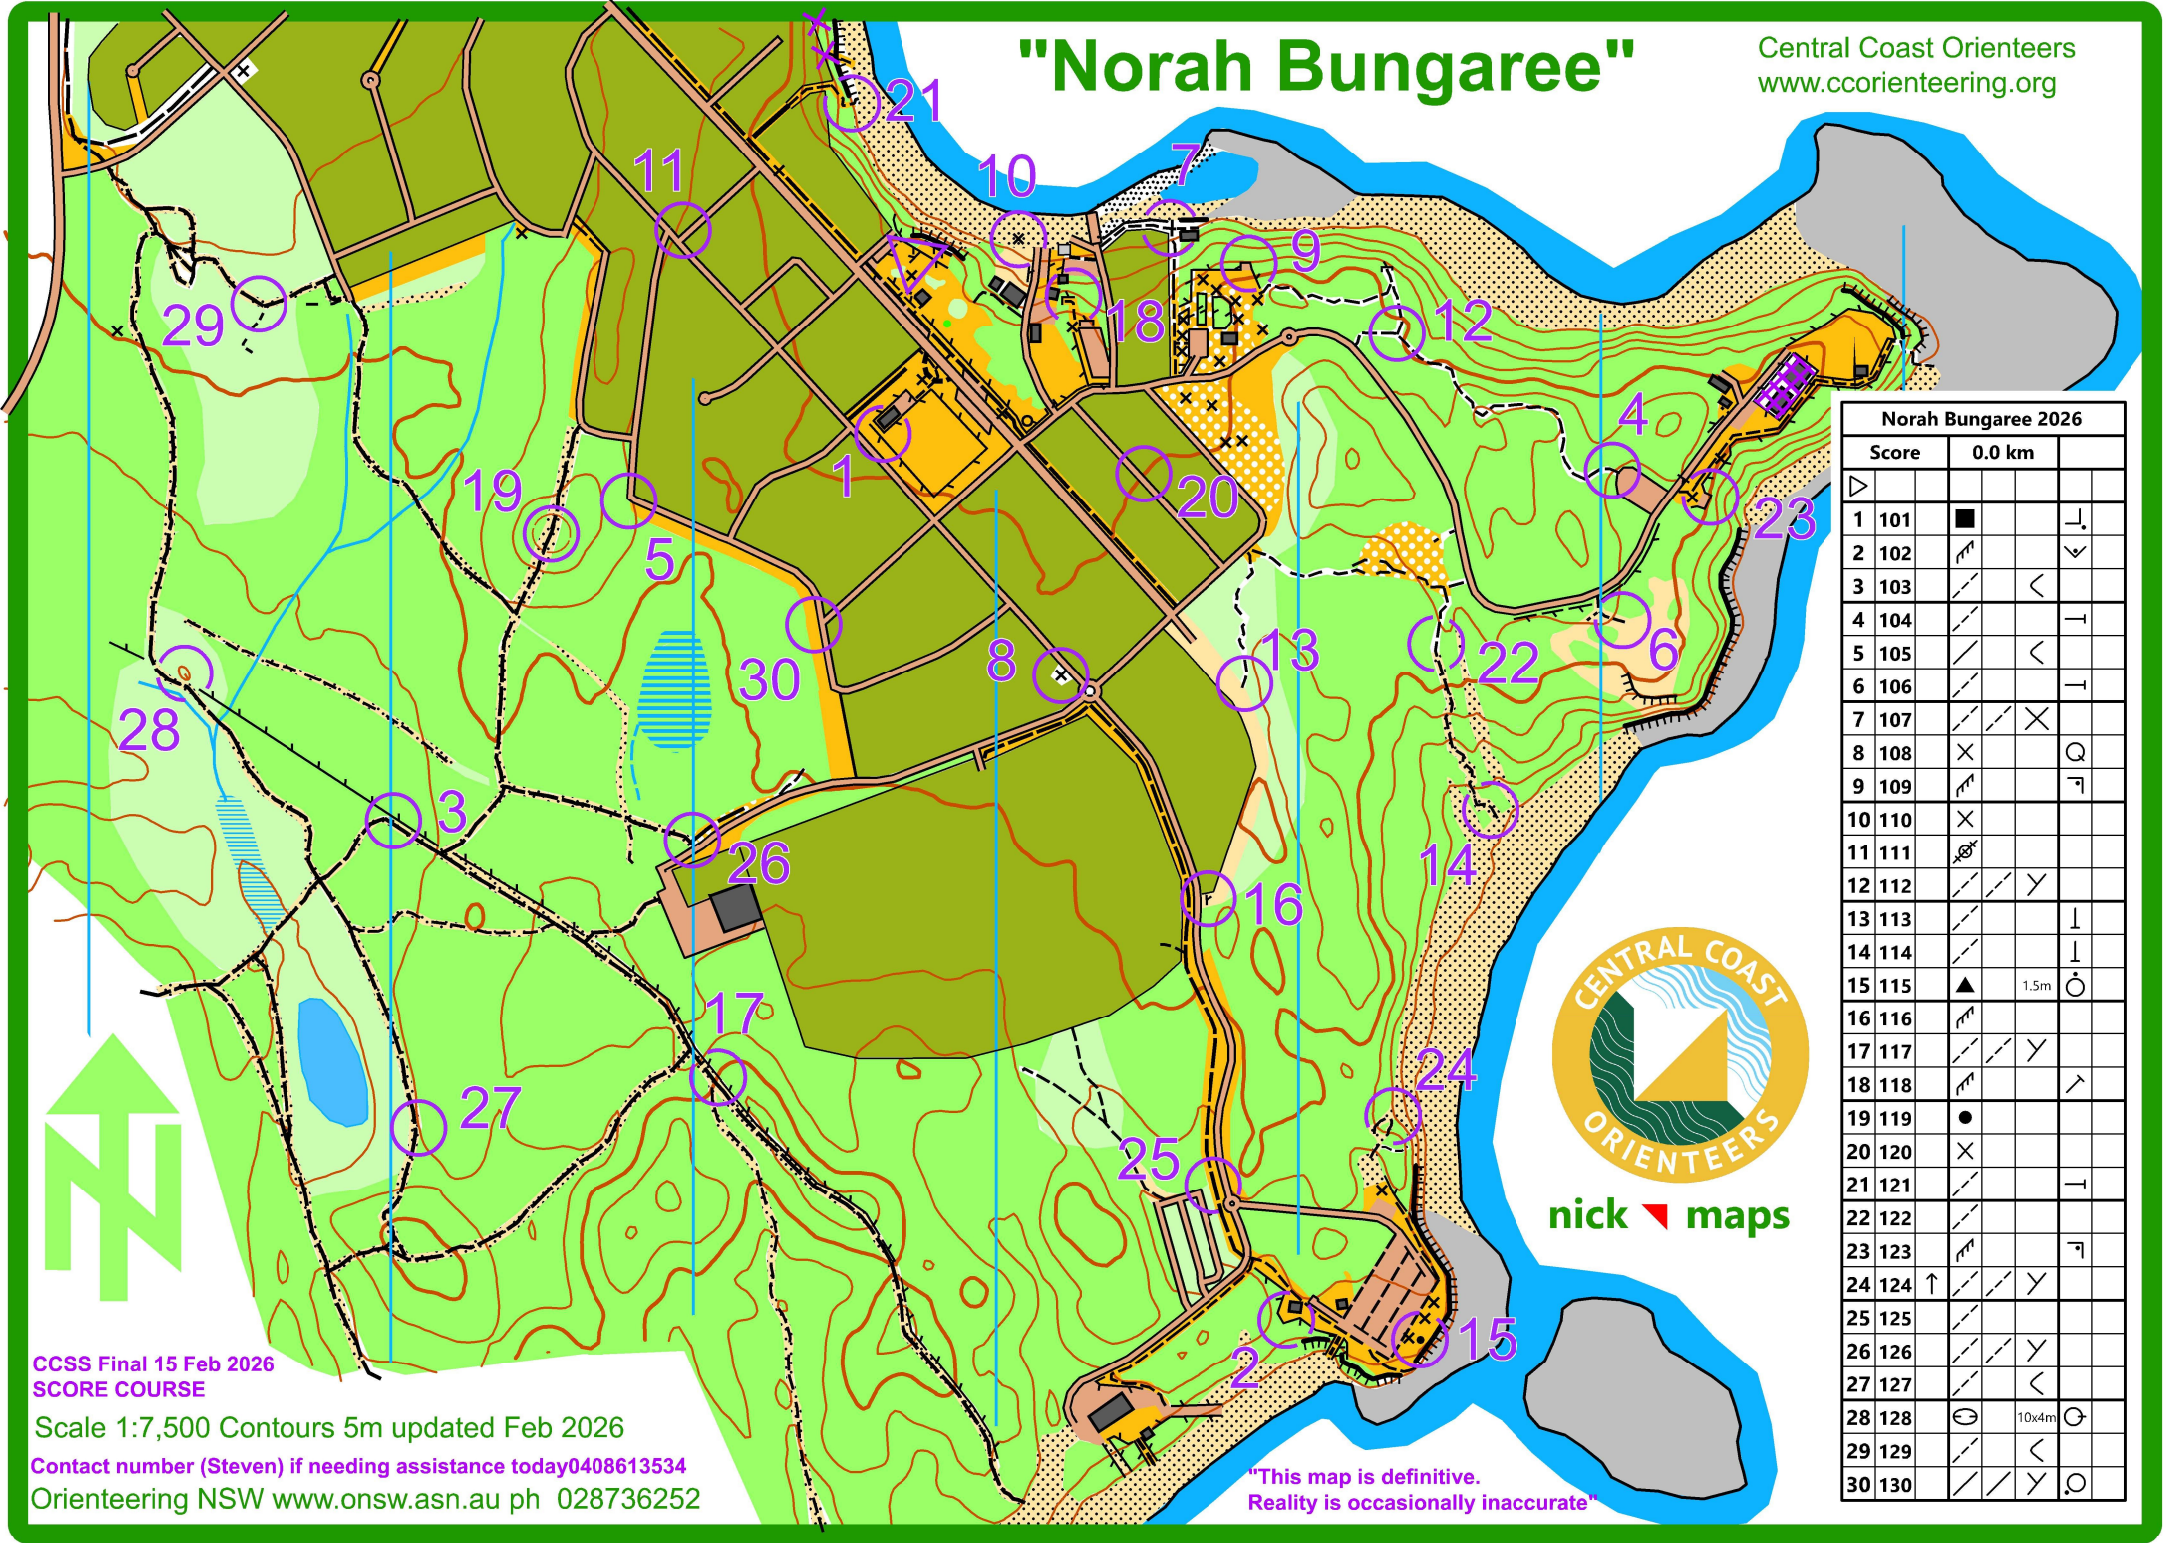

# "Norah Bungaree"

Central Coast Orienteers  
www.ccorienteering.org

Norah Bungaree 2026				
Score	0.0 km			
1 101	■			┌
2 102	▤			└
3 103	▨		<	
4 104	▧			┌
5 105	▩		<	
6 106	▨			┌
7 107	▧	▩	×	
8 108	×			○
9 109	▤			┌
10 110	×			
11 111	⊗			
12 112	▧		└	
13 113	▨			┌
14 114	▧			┌
15 115	▲	1.5m	○	
16 116	▤			
17 117	▧		└	
18 118	▤			└
19 119	●			
20 120	×			
21 121	▨			┌
22 122	▧			
23 123	▤			┌
24 124	↑		└	
25 125	▧			
26 126	▧		└	
27 127	▧		<	
28 128	⊗	10x4m	○	
29 129	▧		<	
30 130	▩		└	○

nick maps

CCSS Final 15 Feb 2026  
SCORE COURSE  
Scale 1:7,500 Contours 5m updated Feb 2026  
Contact number (Steven) if needing assistance today 0408613534  
Orienteering NSW www.onsw.asn.au ph 028736252

"This map is definitive.  
Reality is occasionally inaccurate"