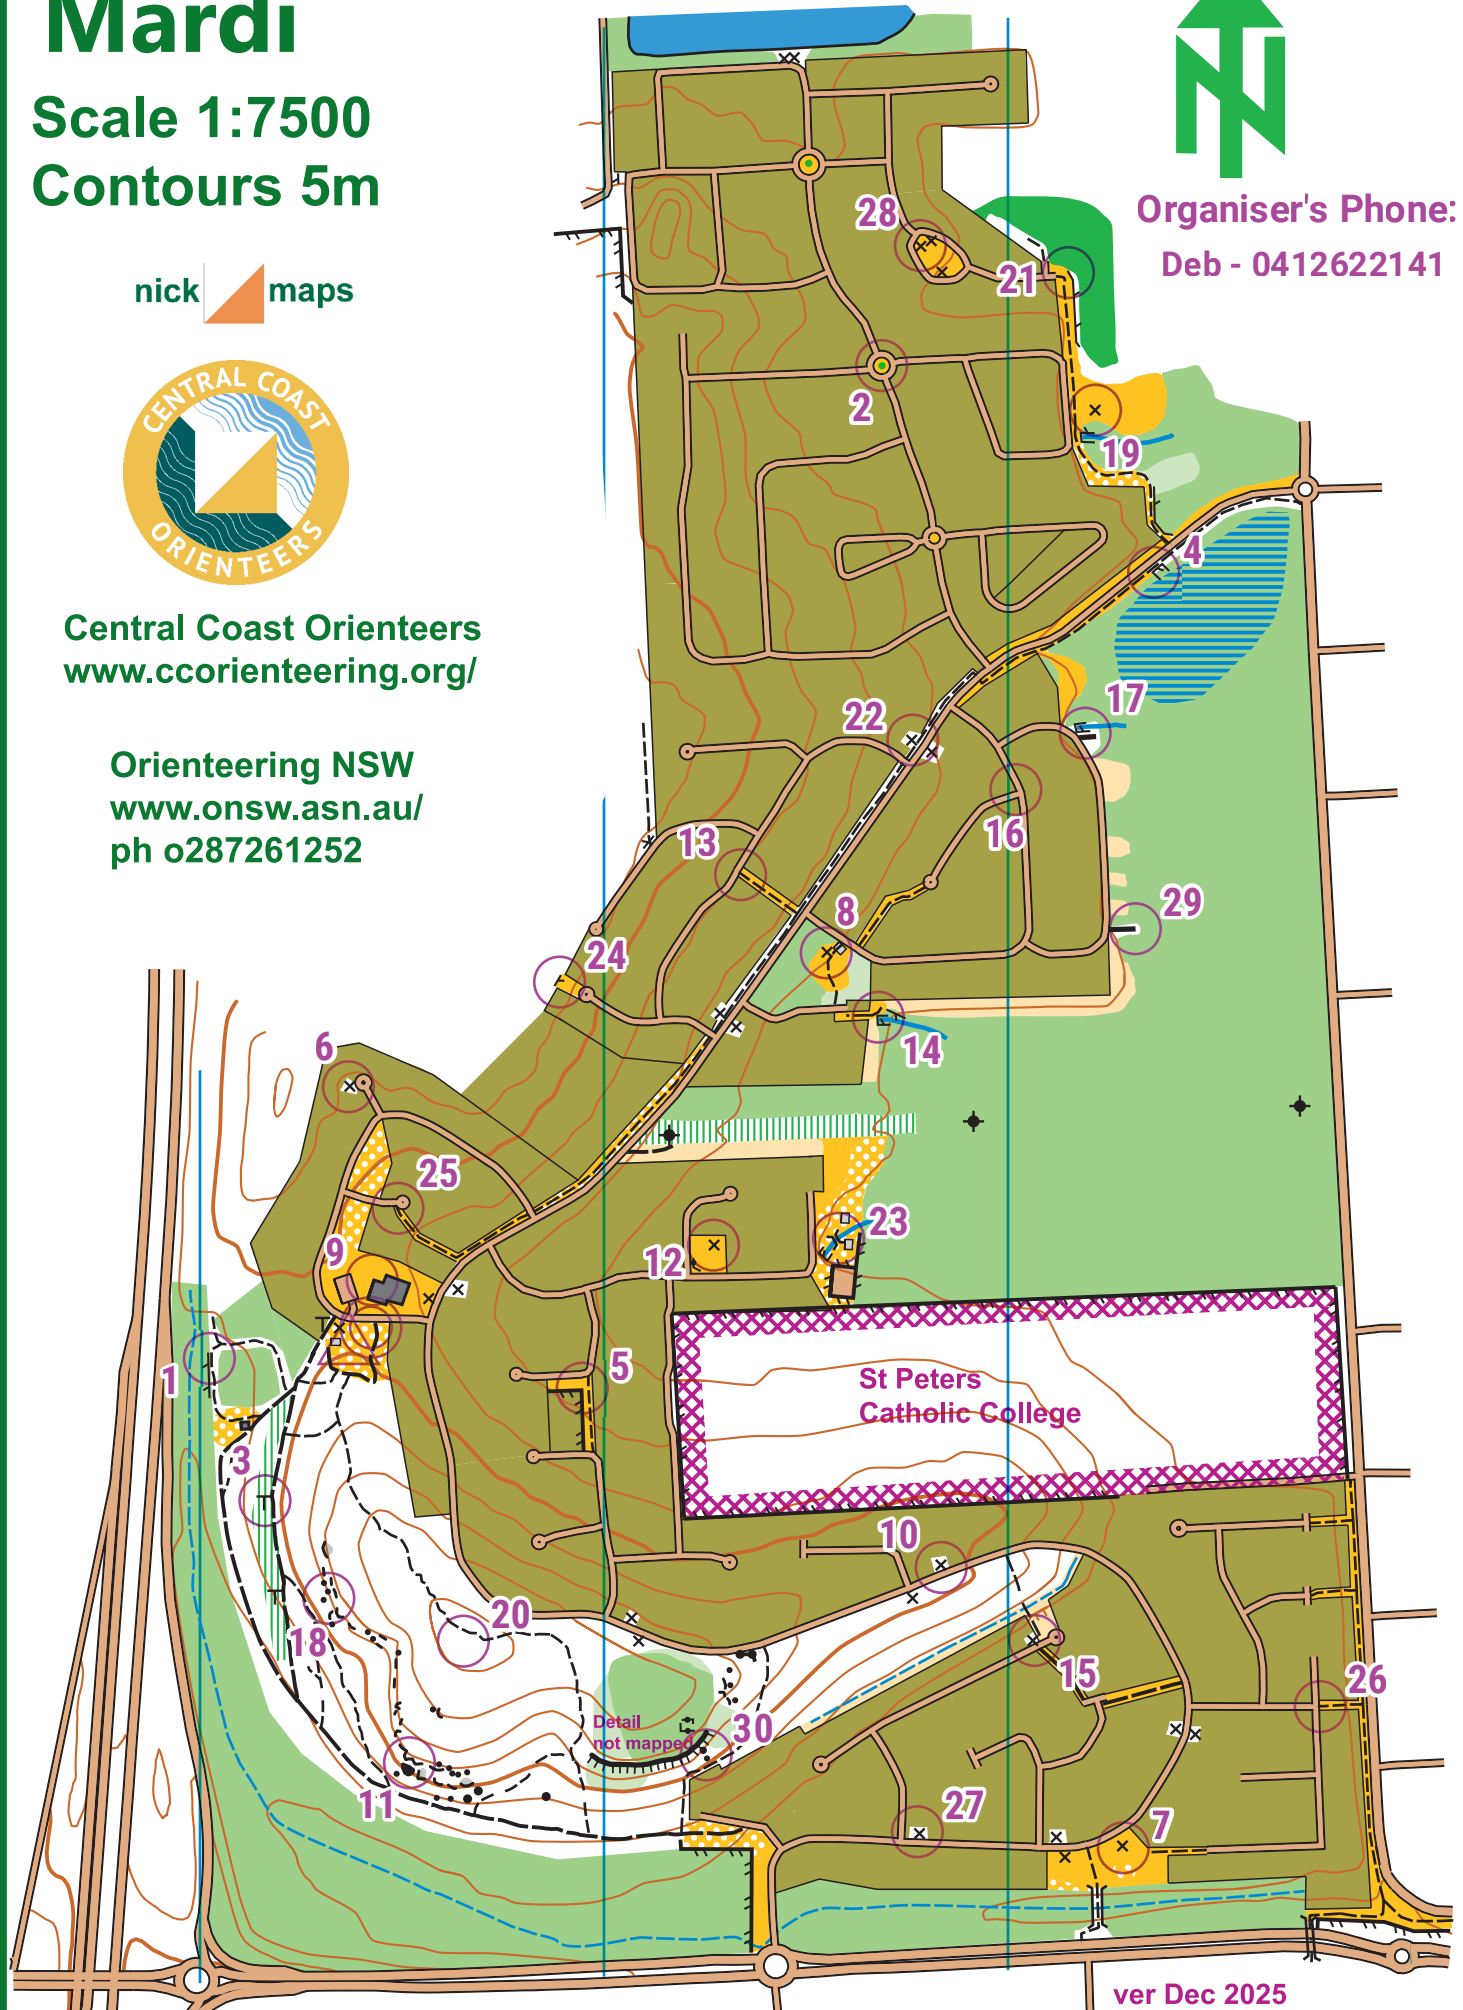

Orienteering map

Mardi

Scale 1:7500

Contours 5m

CCSS#10 - Mardi

Organiser's Phone:
Deb - 0412622141

nick maps

Central Coast Orienteers
www.ccorienteering.org/

Orienteering NSW
www.onsw.asn.au/
ph o287261252

ver Dec 2025