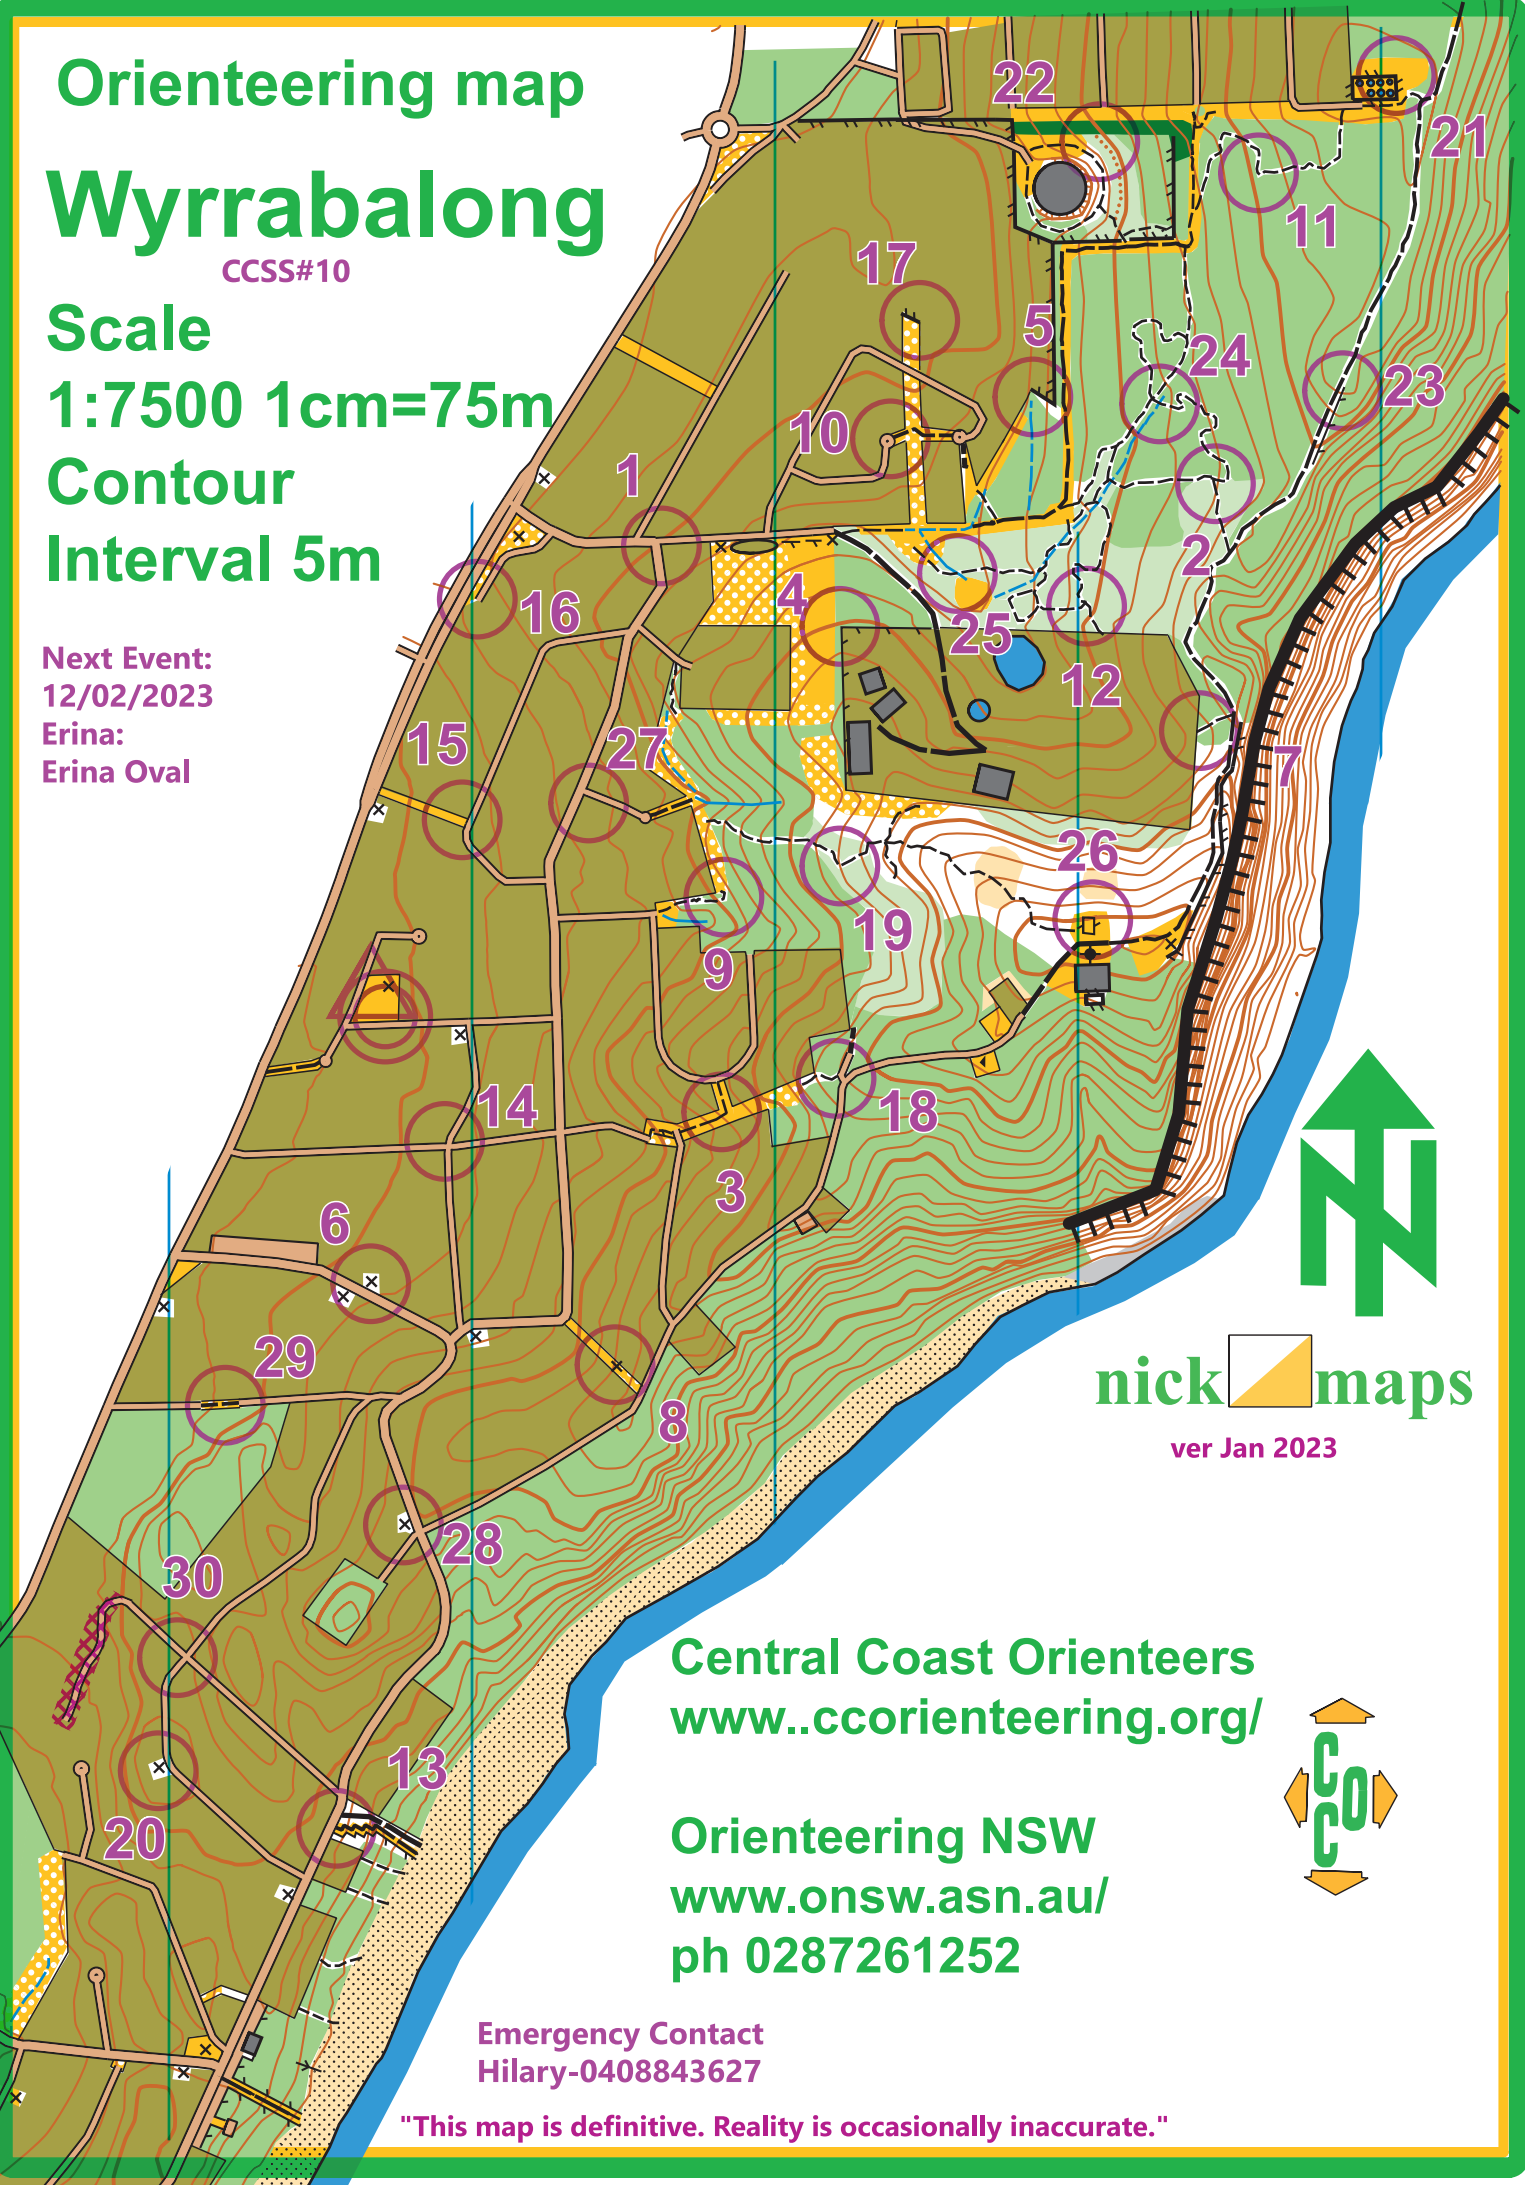

Orienteering map

Wyrabalong

CCSS#10

Scale

1:7500 1cm=75m

Contour

Interval 5m

Next Event:

12/02/2023

Erina:

Erina Oval

nick maps

ver Jan 2023

Central Coast Orienteers
www.ccorienteering.org/

Orienteering NSW
www.onsw.asn.au/
ph 0287261252

Emergency Contact
Hilary-0408843627

"This map is definitive. Reality is occasionally inaccurate."