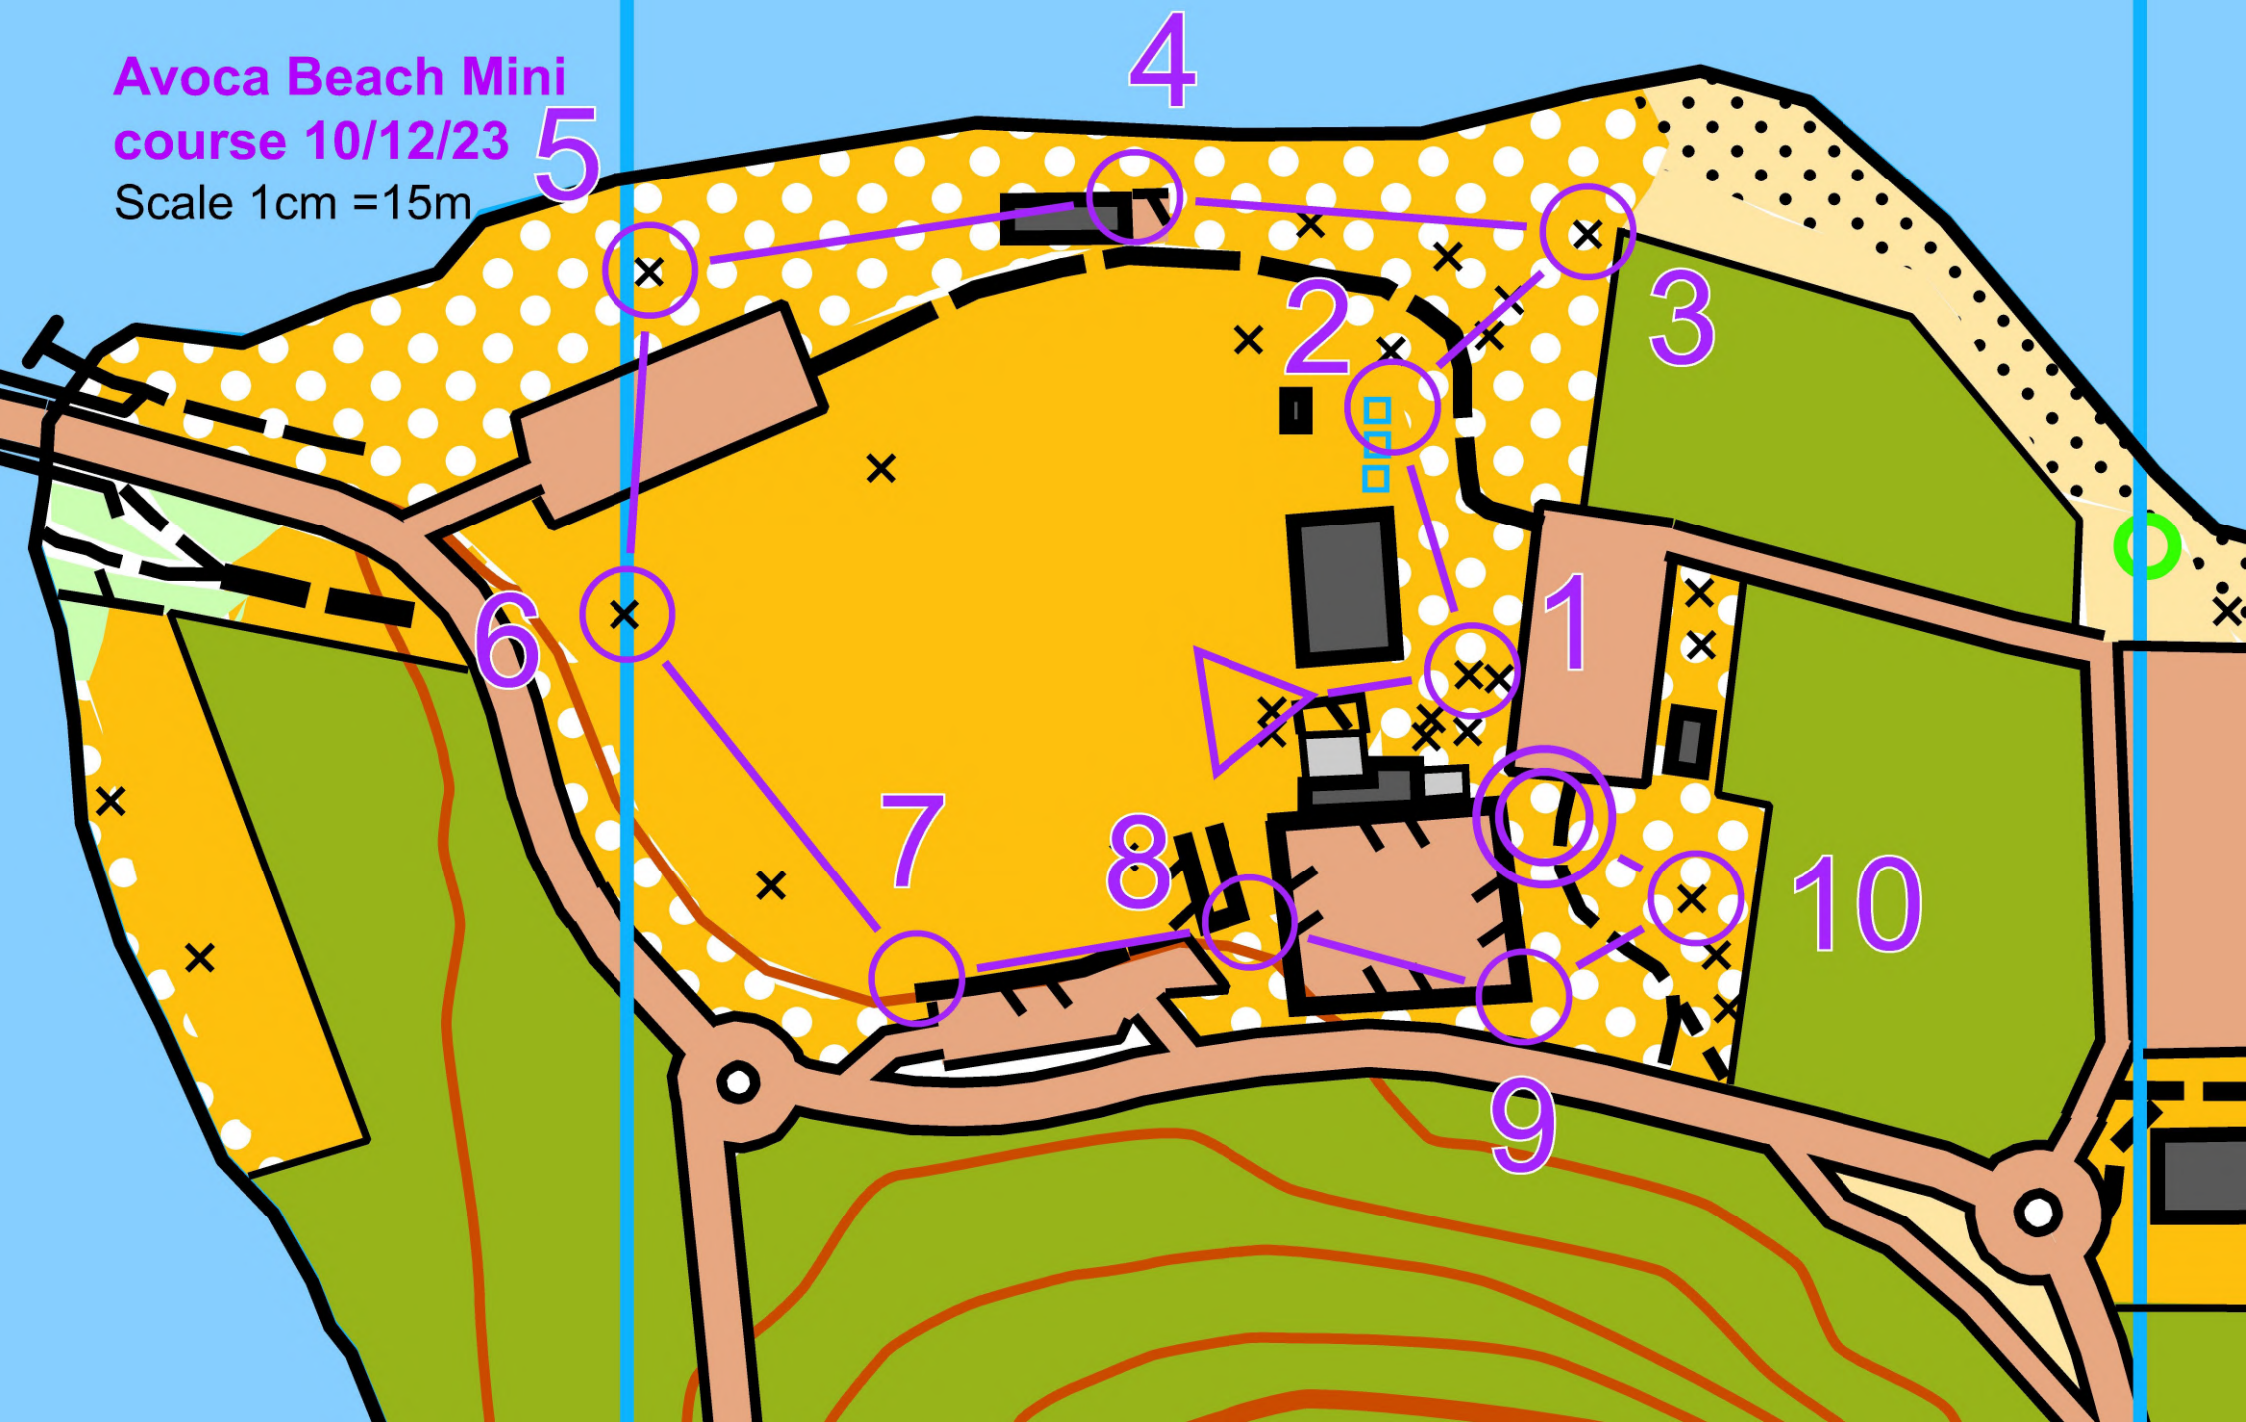

Avoca Beach Mini
course 10/12/23

Scale 1cm = 15m

Avoca Beach CCSS

Course MINI, Length 0.8 km

1. 140 West Picnic Table
 2. 131 North Water tank, East side
 3. 132 Sign
 4. 133 Fence (near building)
 5. 111 Picnic Table
 6. 135 Cage
 7. 101 Fence West End
 8. 137 Fence South East corner
 9. 138 Fence South East corner
 10. 139 Picnic Table
- 25 m from last control to finish. No tapes