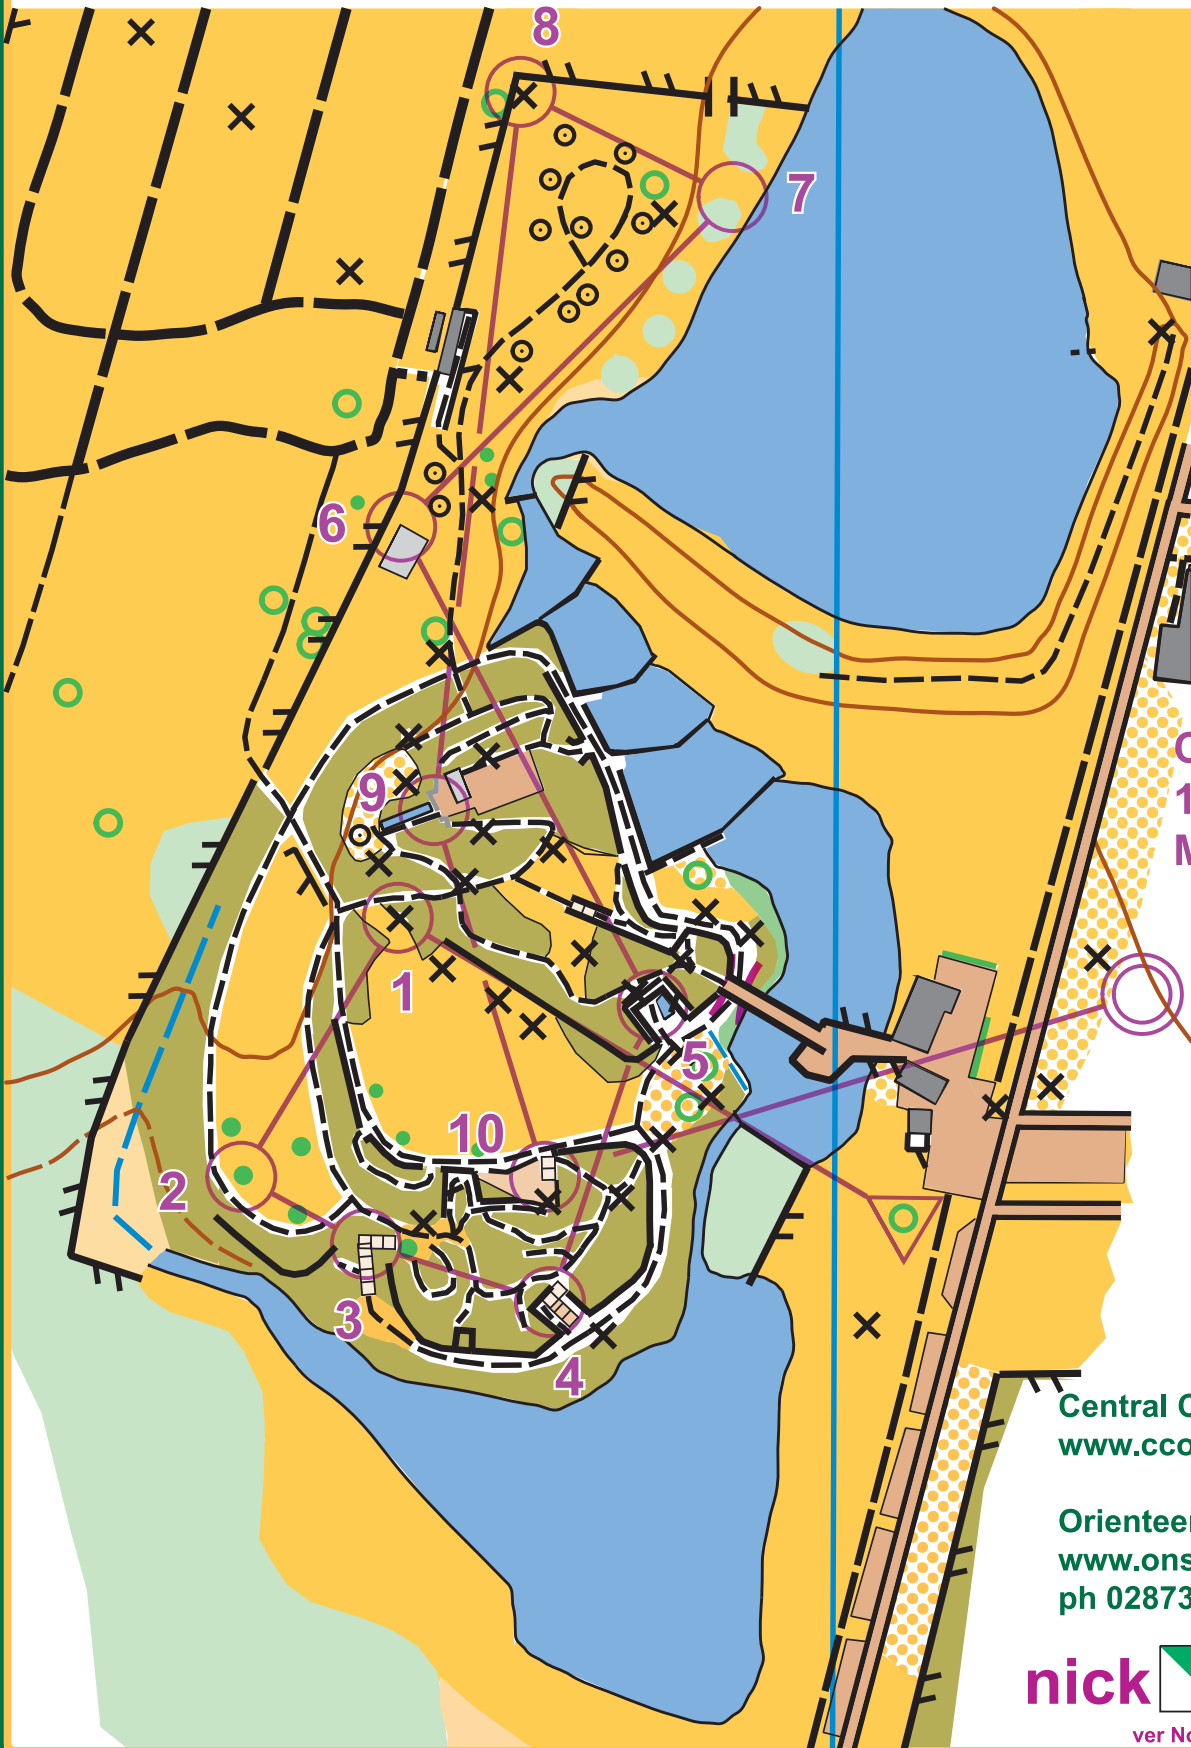

Orienteering map

Mt Penang Gardens

Scale 1:2000 1cm=20m

Do not enter or cross
any part of the map
this colour

CCSS
12/11/23
Mini Course

Central Coast Orienteers
www.ccorienteering.org

Orienteering NSW
www.onsw.asn.au
ph 0287361252

nick  maps

ver Nov 2023