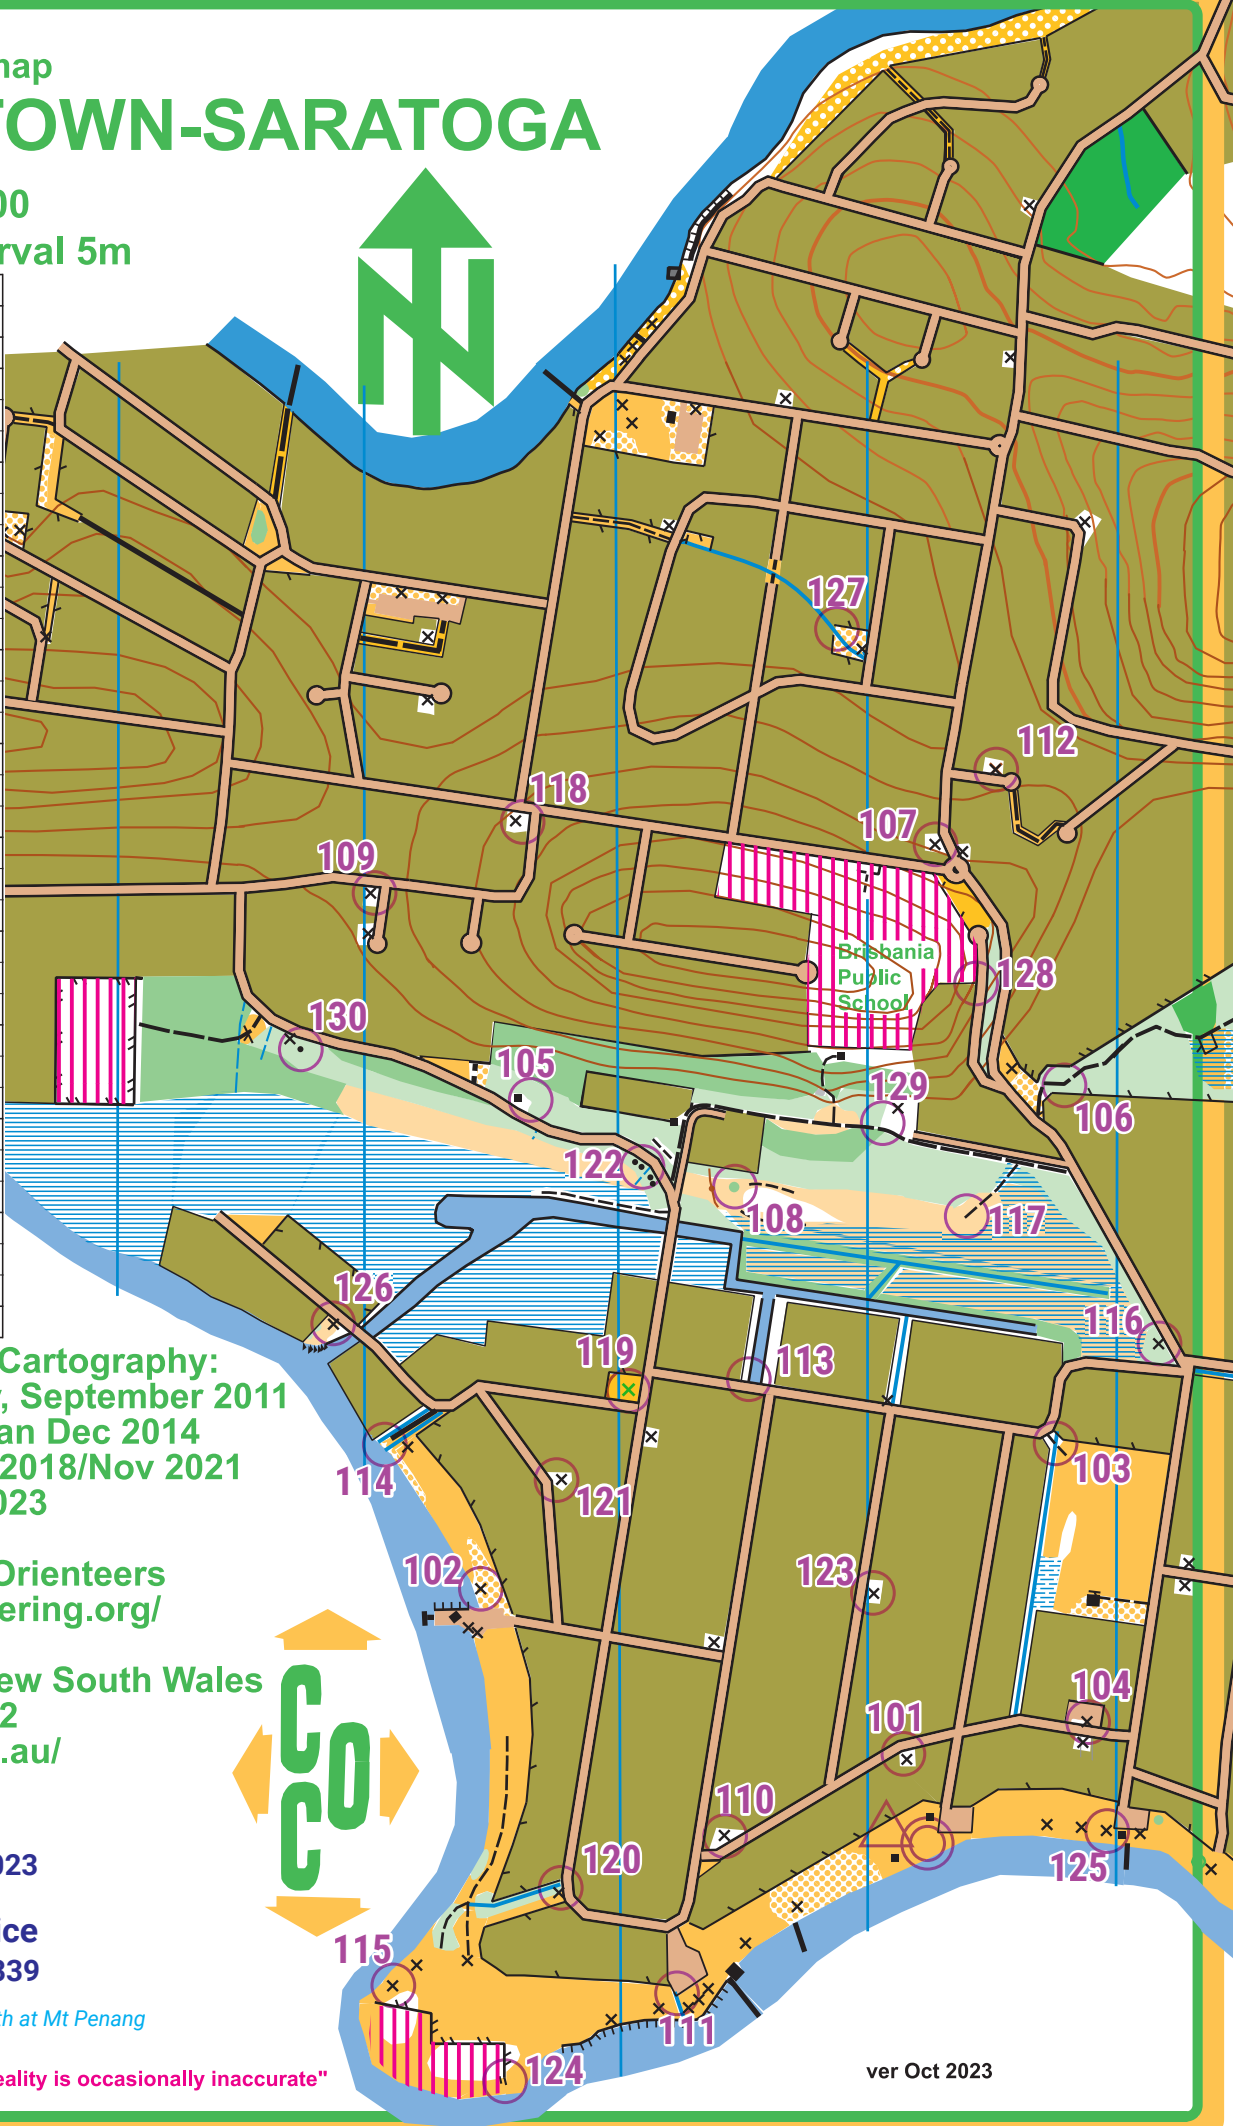

Orienteering map DAVISTOWN-SARATOGA

Scale 1:7500
Contour Interval 5m

Davis/Sara Nov12			
All controls	30 controls		
101	/		<
102	X		
103	/	u u u u	Y
104	○		
105	⊙		⊙
106	/		<
107	○		
108	⊗		○
109	X		
110	○		
111	⊗		○
112	X		
113	u u u u	/	○
114	u u u u		
115	X		
116	○		
117	/		✓
118	X		
119	▲		
120	u u u u		/
121	/		<
122		▲	○
123	X		
124	/		
125	X		
126	X		
127	↑	⊙	○
128	/		
129	⊙		○
130	▲		○
○			○

Fieldwork and Cartography:
Nick Dent -May, September 2011
David Bowerman Dec 2014
Nick Dent Nov 2018/Nov 2021
Updated Oct 2023

Central Coast Orienteers
www.ccorienteering.org/

Orienteering New South Wales
ph 02 8736 1252
www.onsw.asn.au/

November 12th 2023

Setter; Colin Price
Contact 0415210339

Next event November 19th at Mt Penang

"This map is definitive. Reality is occasionally inaccurate"

ver Oct 2023