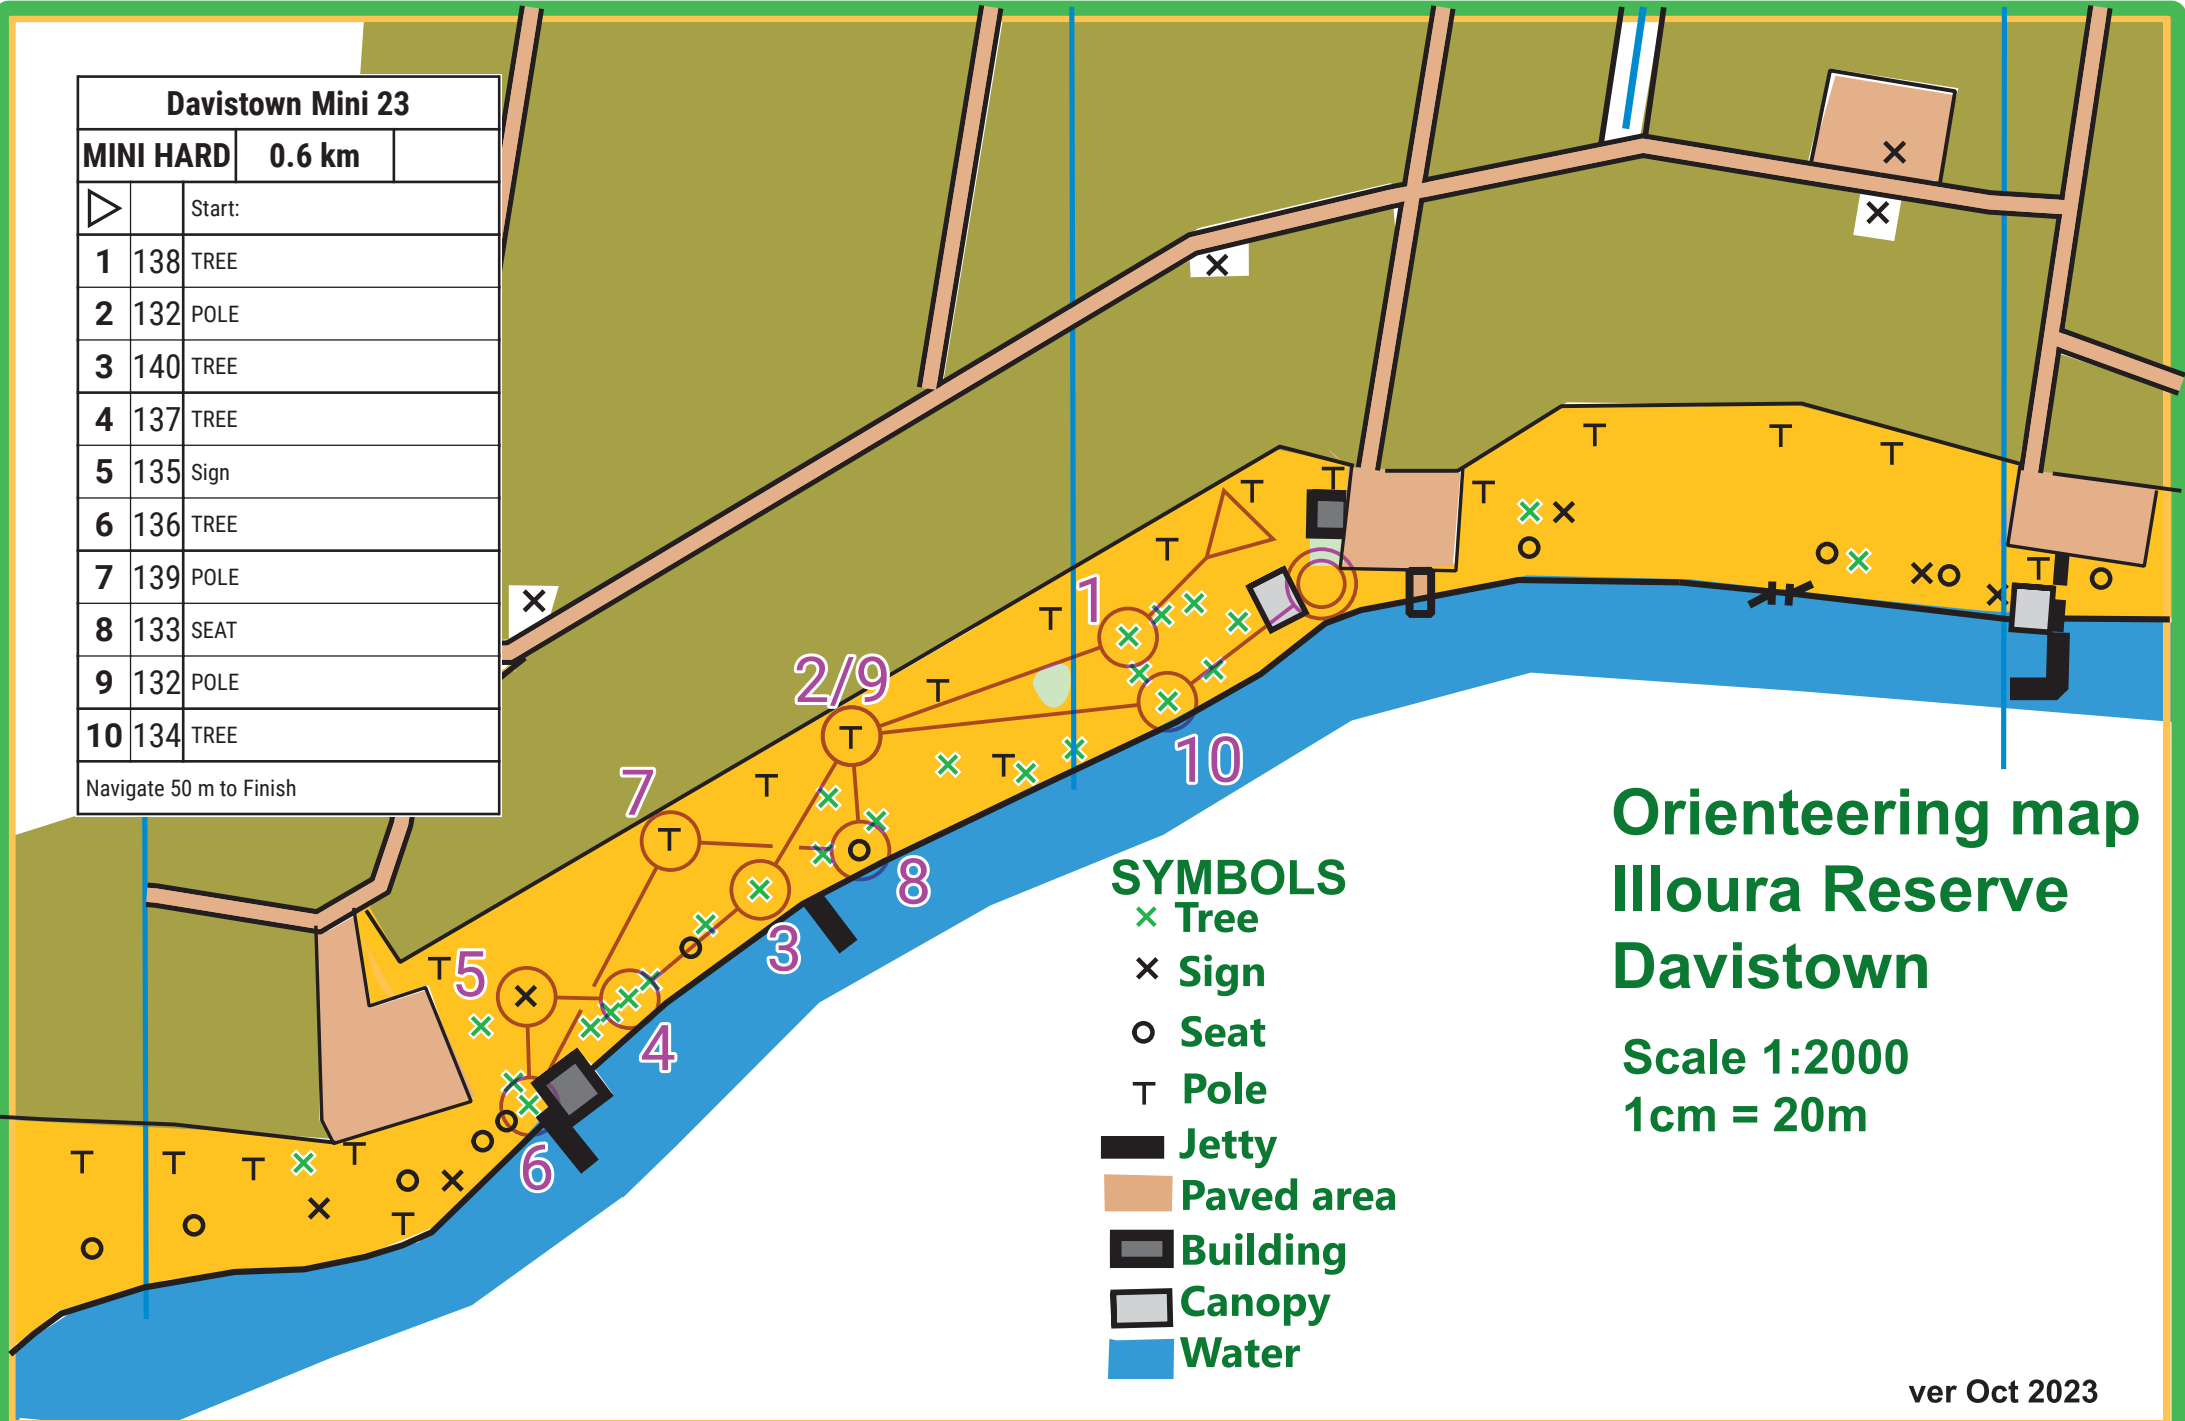

Davistown Mini 23		
MINI HARD	0.6 km	
▷		Start:
1	138	TREE
2	132	POLE
3	140	TREE
4	137	TREE
5	135	Sign
6	136	TREE
7	139	POLE
8	133	SEAT
9	132	POLE
10	134	TREE
Navigate 50 m to Finish		

- SYMBOLS**
- x Tree
  - x Sign
  - o Seat
  - T Pole
  - Jetty
  - Paved area
  - Building
  - Canopy
  - Water

# Orienteering map Illoura Reserve Davistown

Scale 1:2000  
1cm = 20m