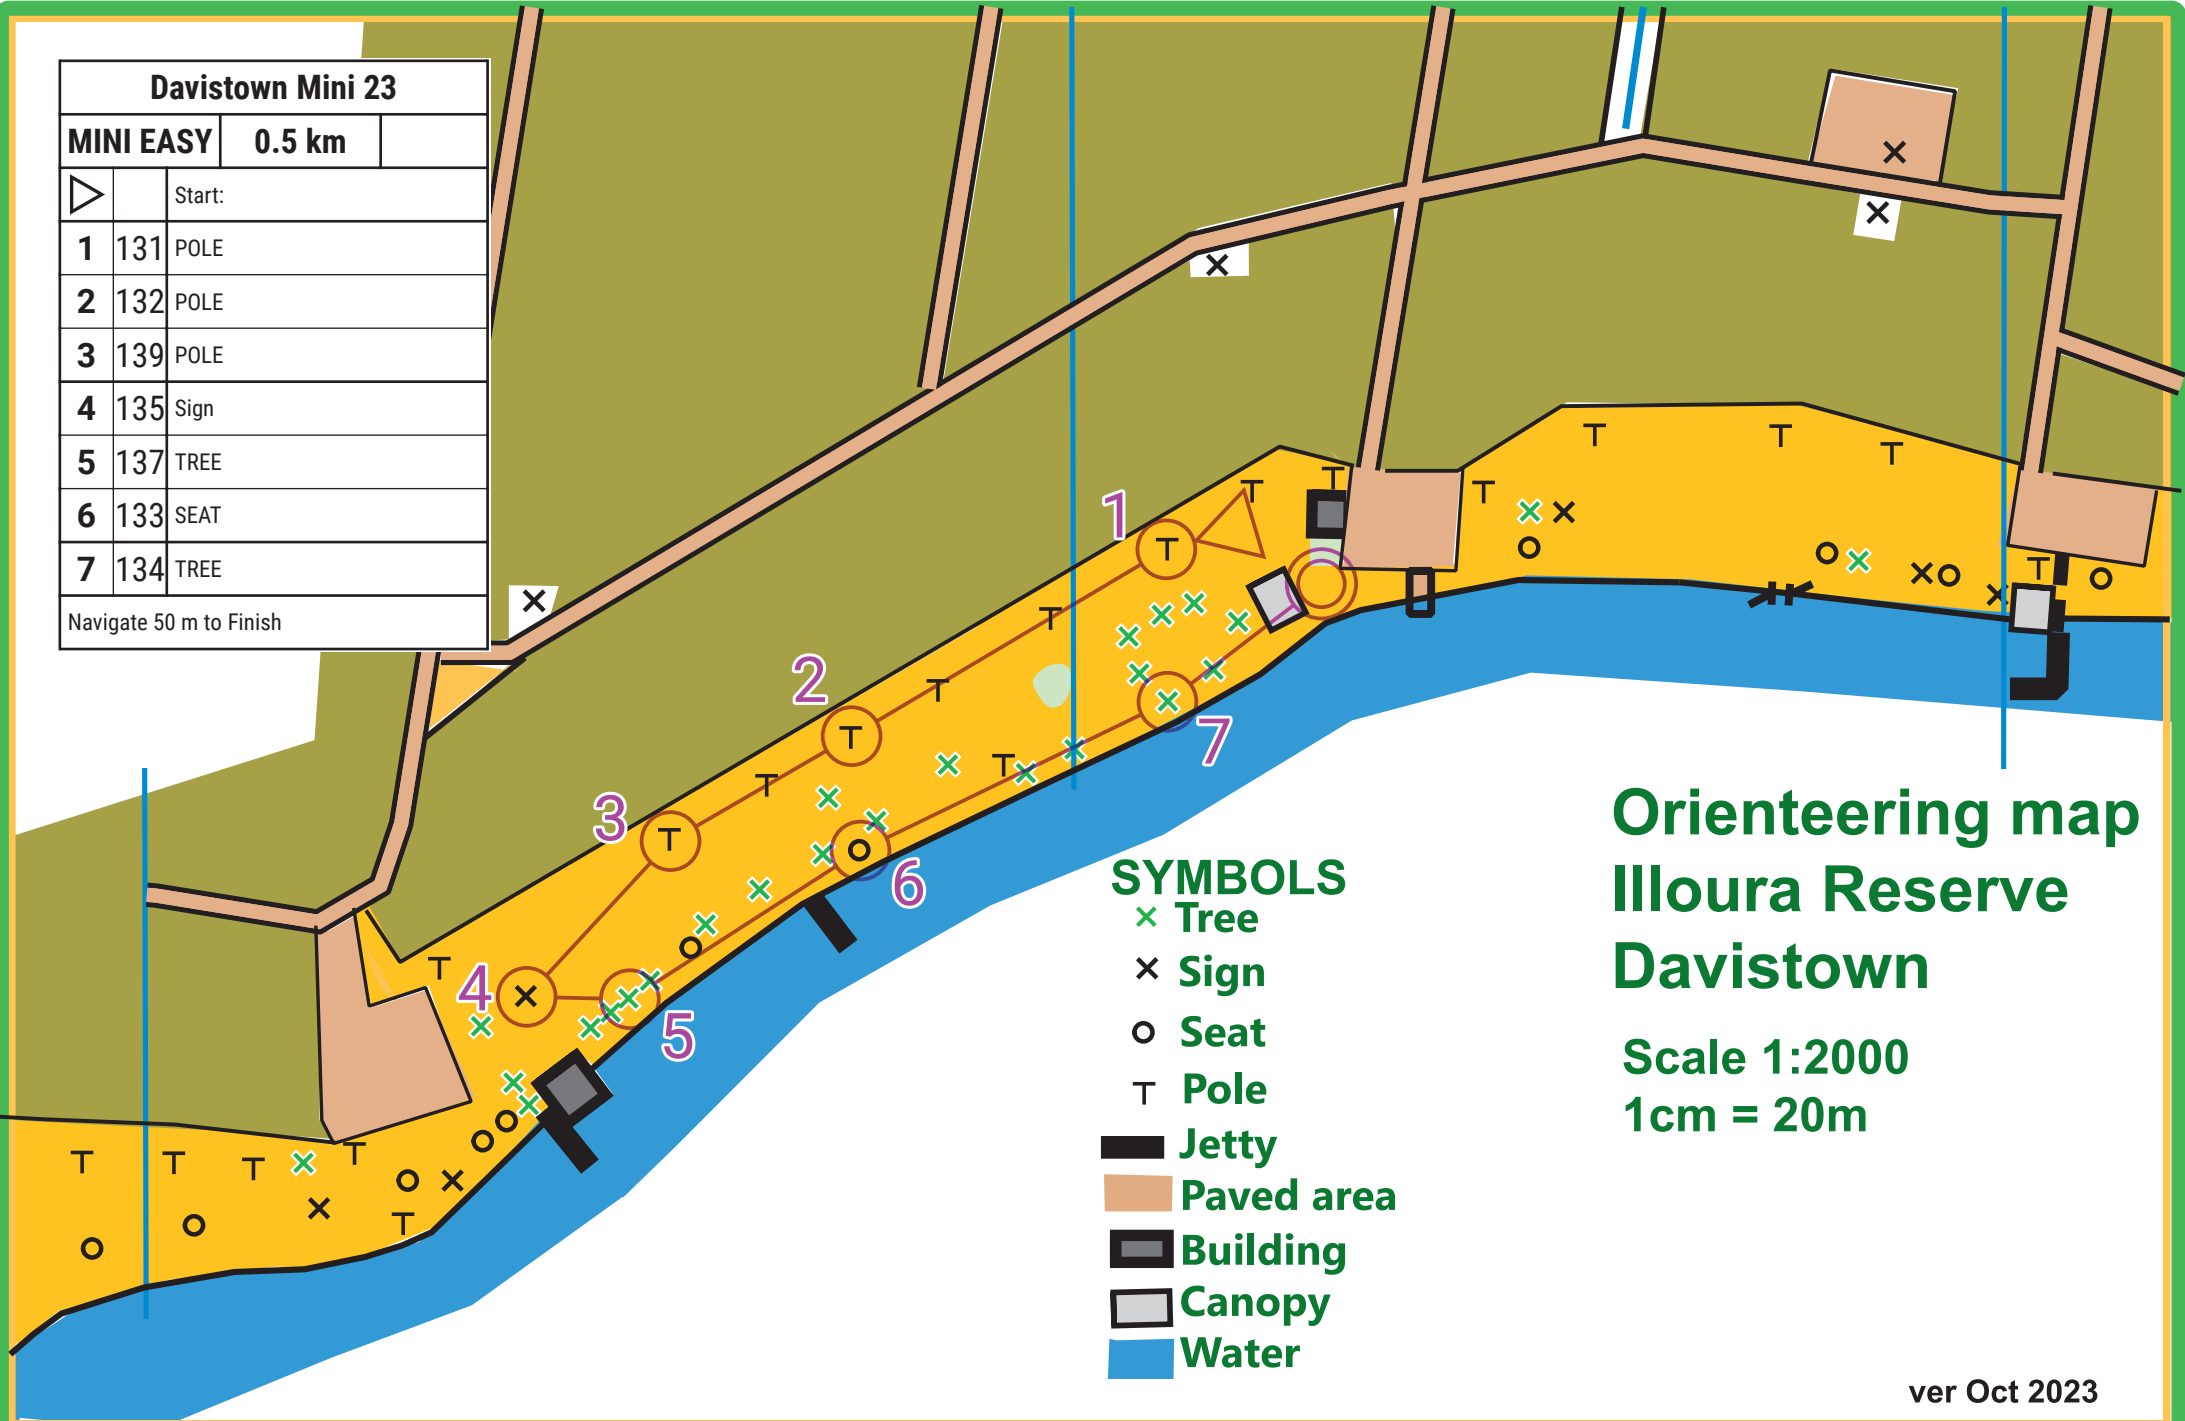

Davistown Mini 23		
MINI EASY	0.5 km	
		Start:
1	131	POLE
2	132	POLE
3	139	POLE
4	135	Sign
5	137	TREE
6	133	SEAT
7	134	TREE
Navigate 50 m to Finish		

- SYMBOLS**
- Tree
 - Sign
 - Seat
 - Pole
 - Jetty
 - Paved area
 - Building
 - Canopy
 - Water

Orienteering map Illoura Reserve Davistown

Scale 1:2000
1cm = 20m