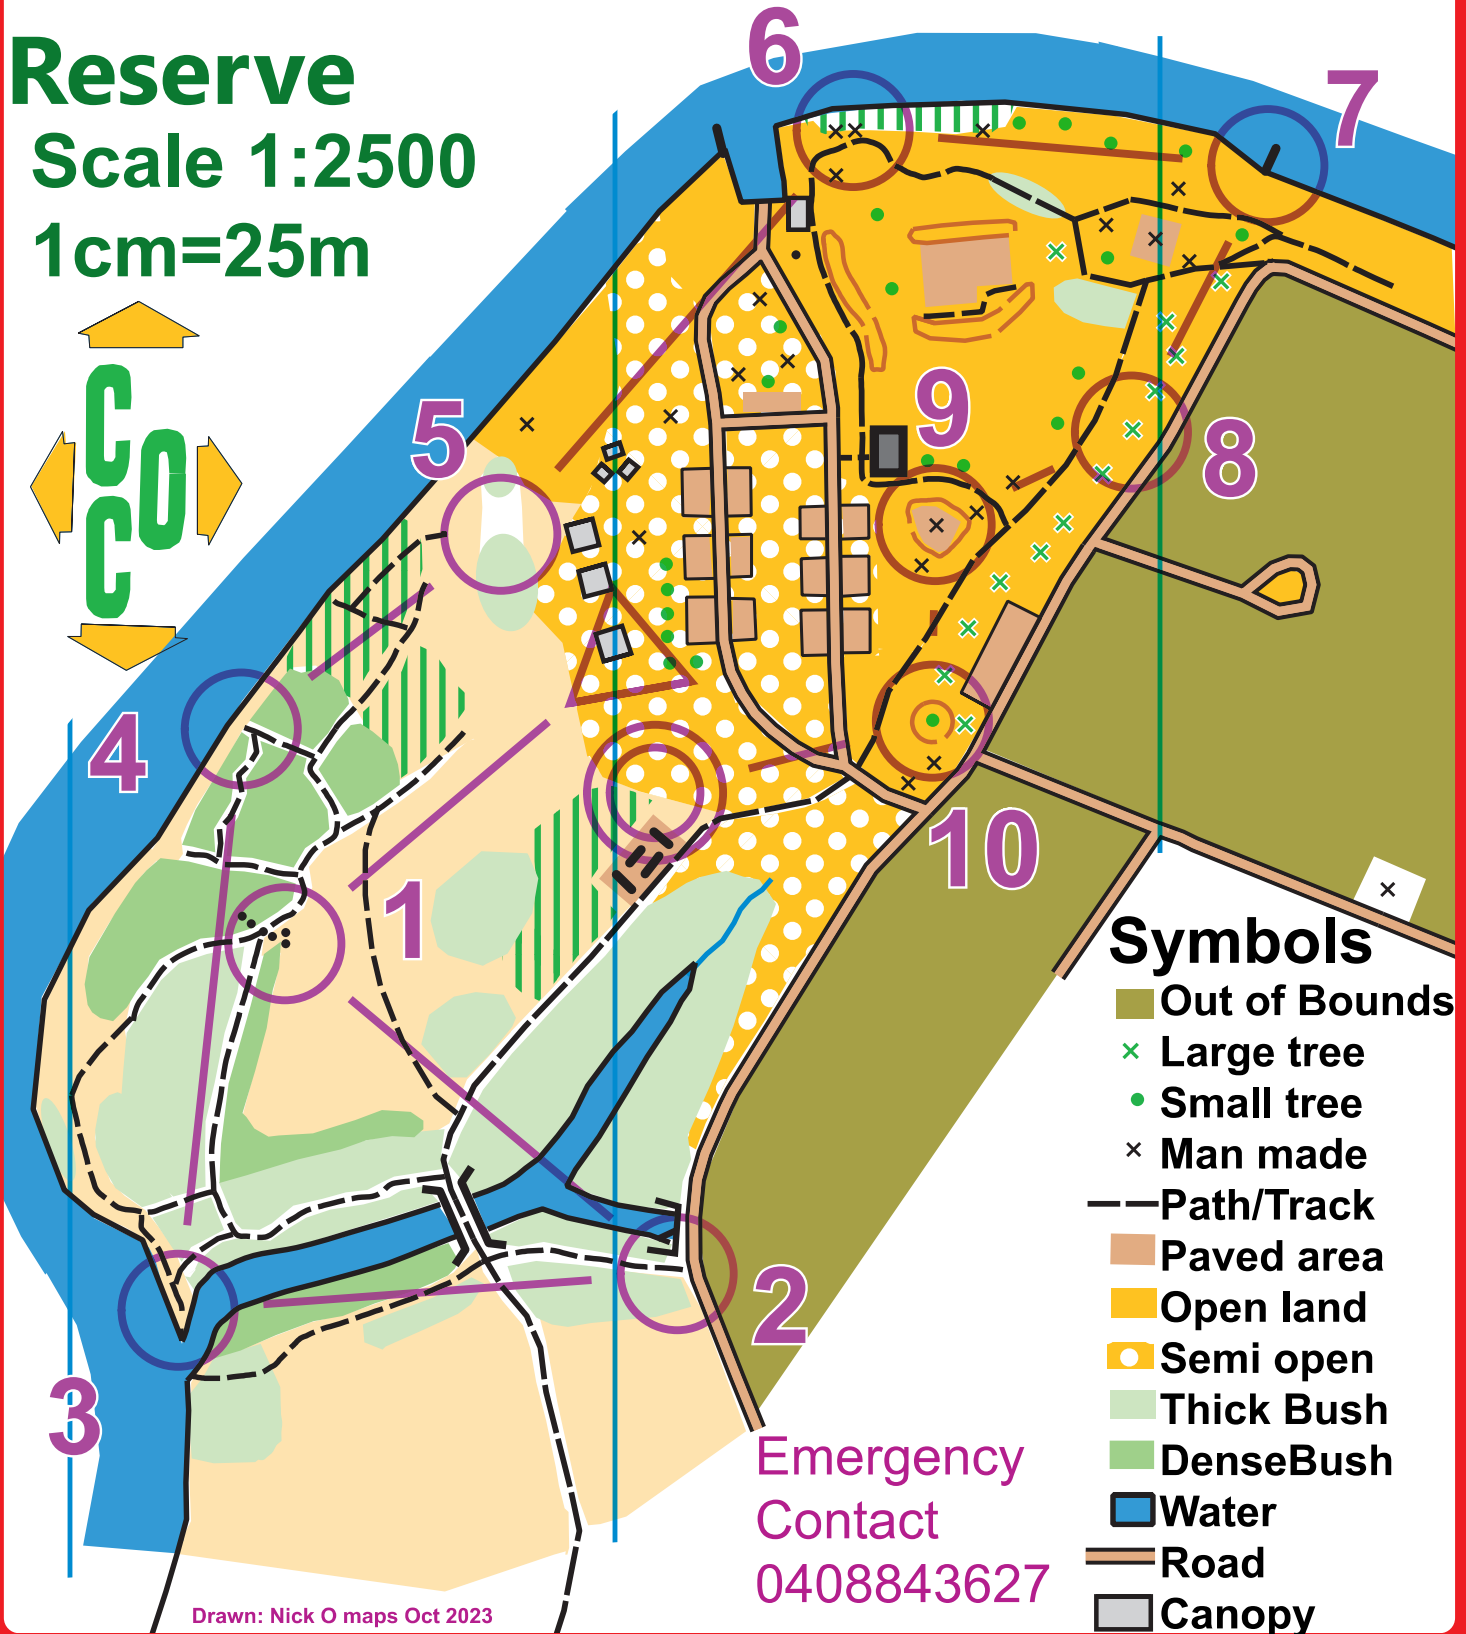

Picnic Point

Reserve

Scale 1:2500

1cm=25m

Mini Course

Drawn: Nick O maps Oct 2023

Emergency
Contact
0408843627