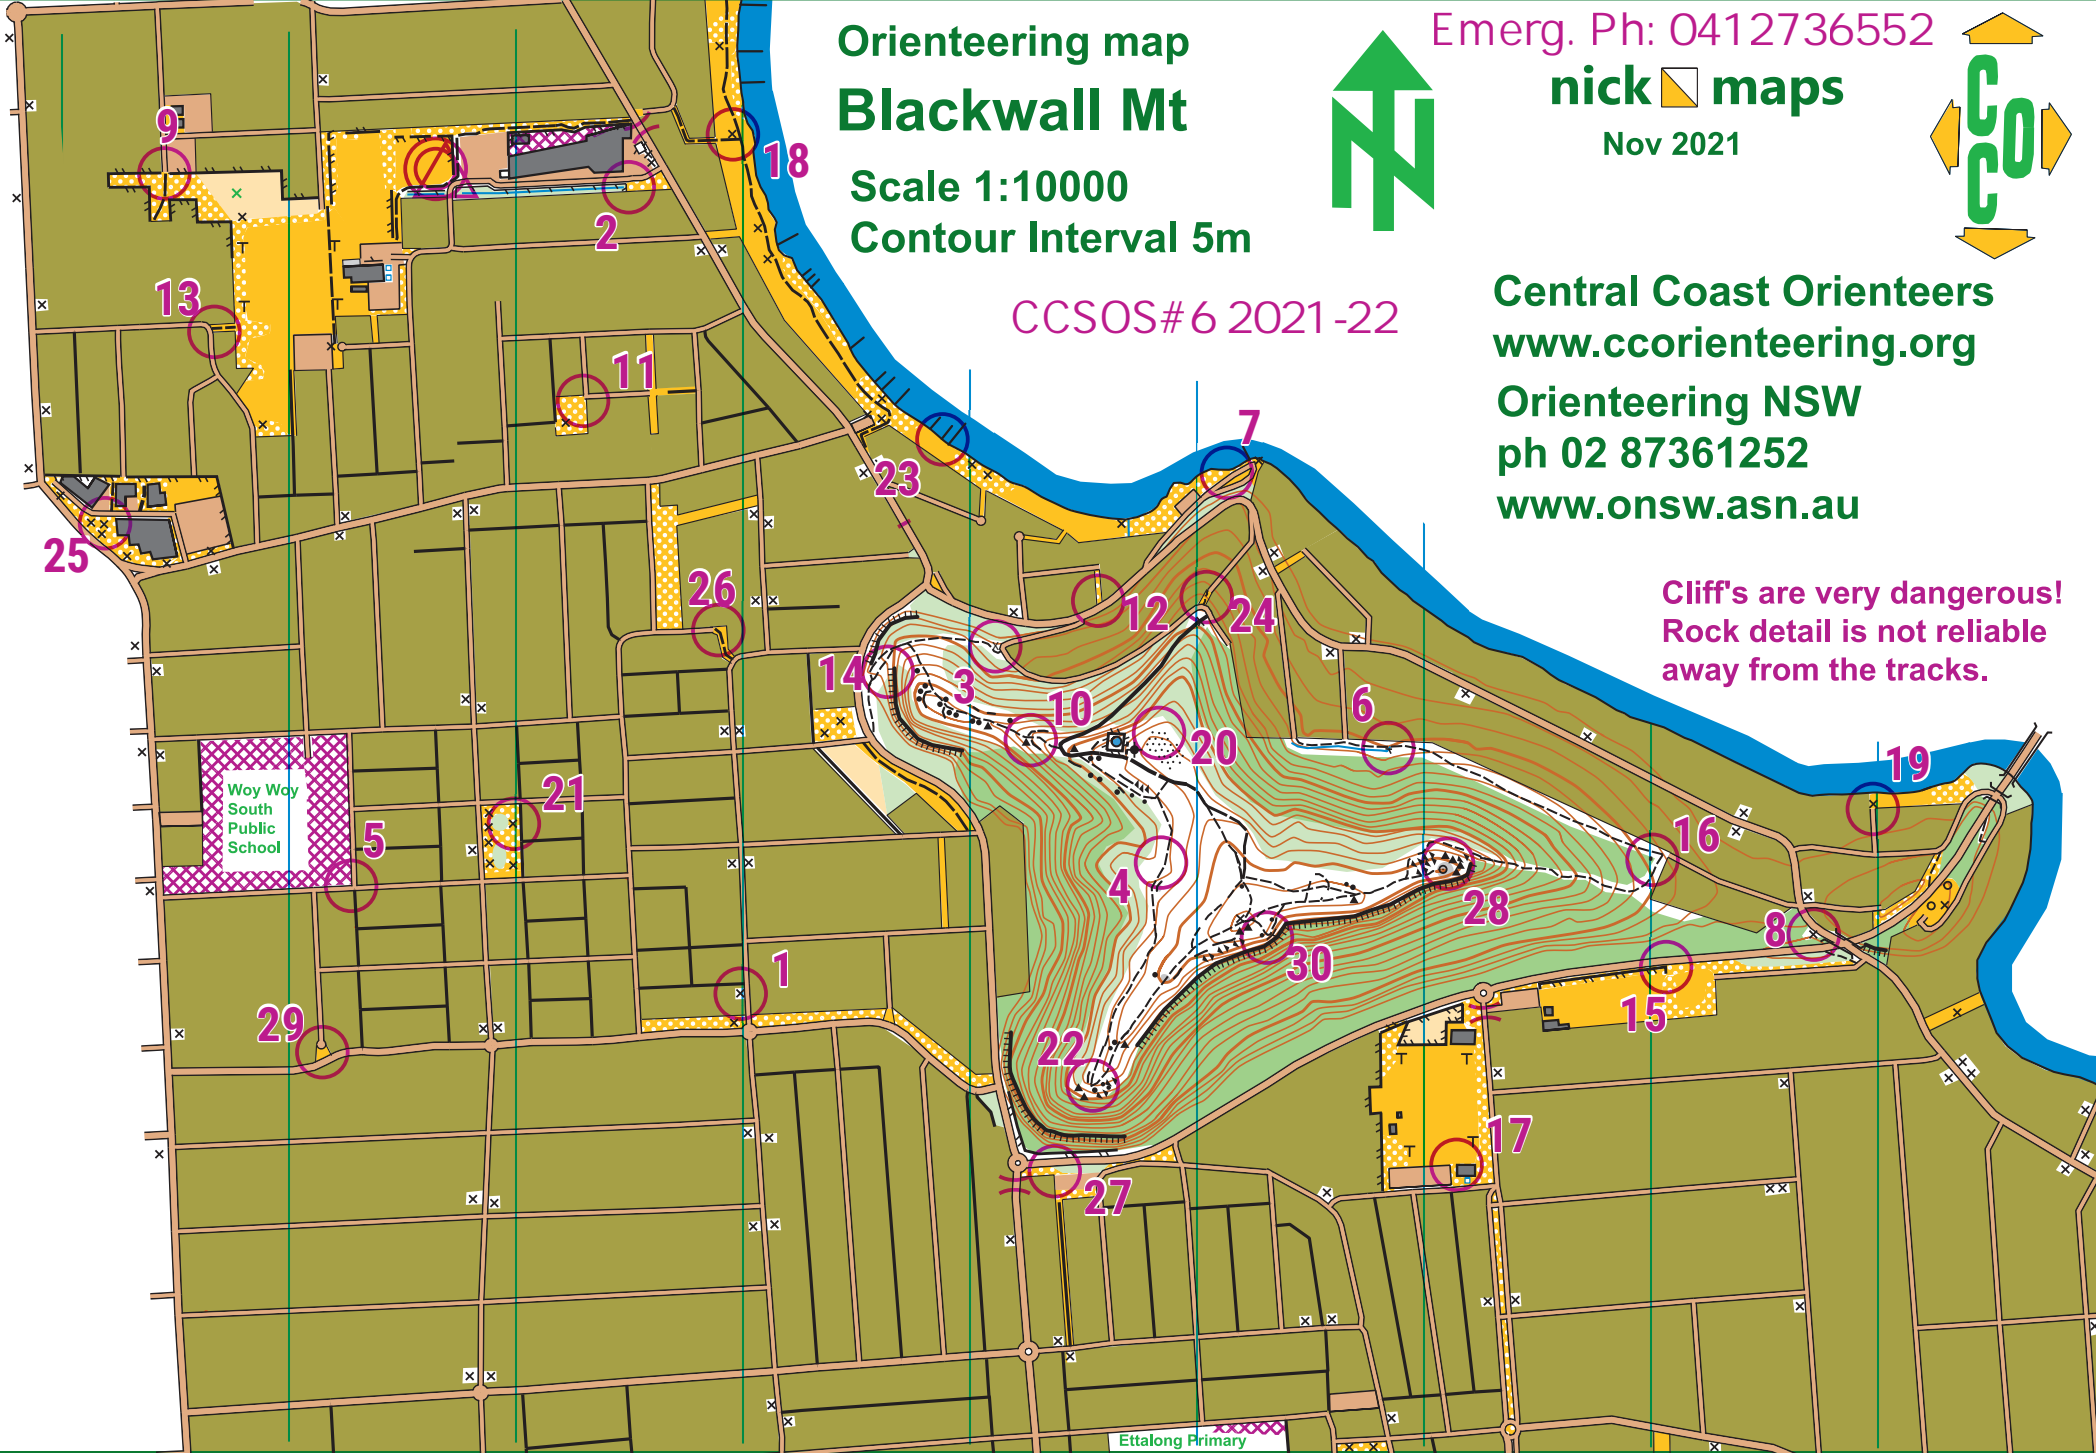

Orienteering map
Blackwall Mt
Scale 1:10000
Contour Interval 5m

Emerg. Ph: 0412736552

nick maps

Nov 2021

CCSOS#6 2021-22

Central Coast Orienteers
www.ccorienteering.org

Orienteering NSW
ph 02 87361252
www.onsw.asn.au

Cliff's are very dangerous!
Rock detail is not reliable
away from the tracks.

Woy Way
South
Public
School

Ettalong Primary