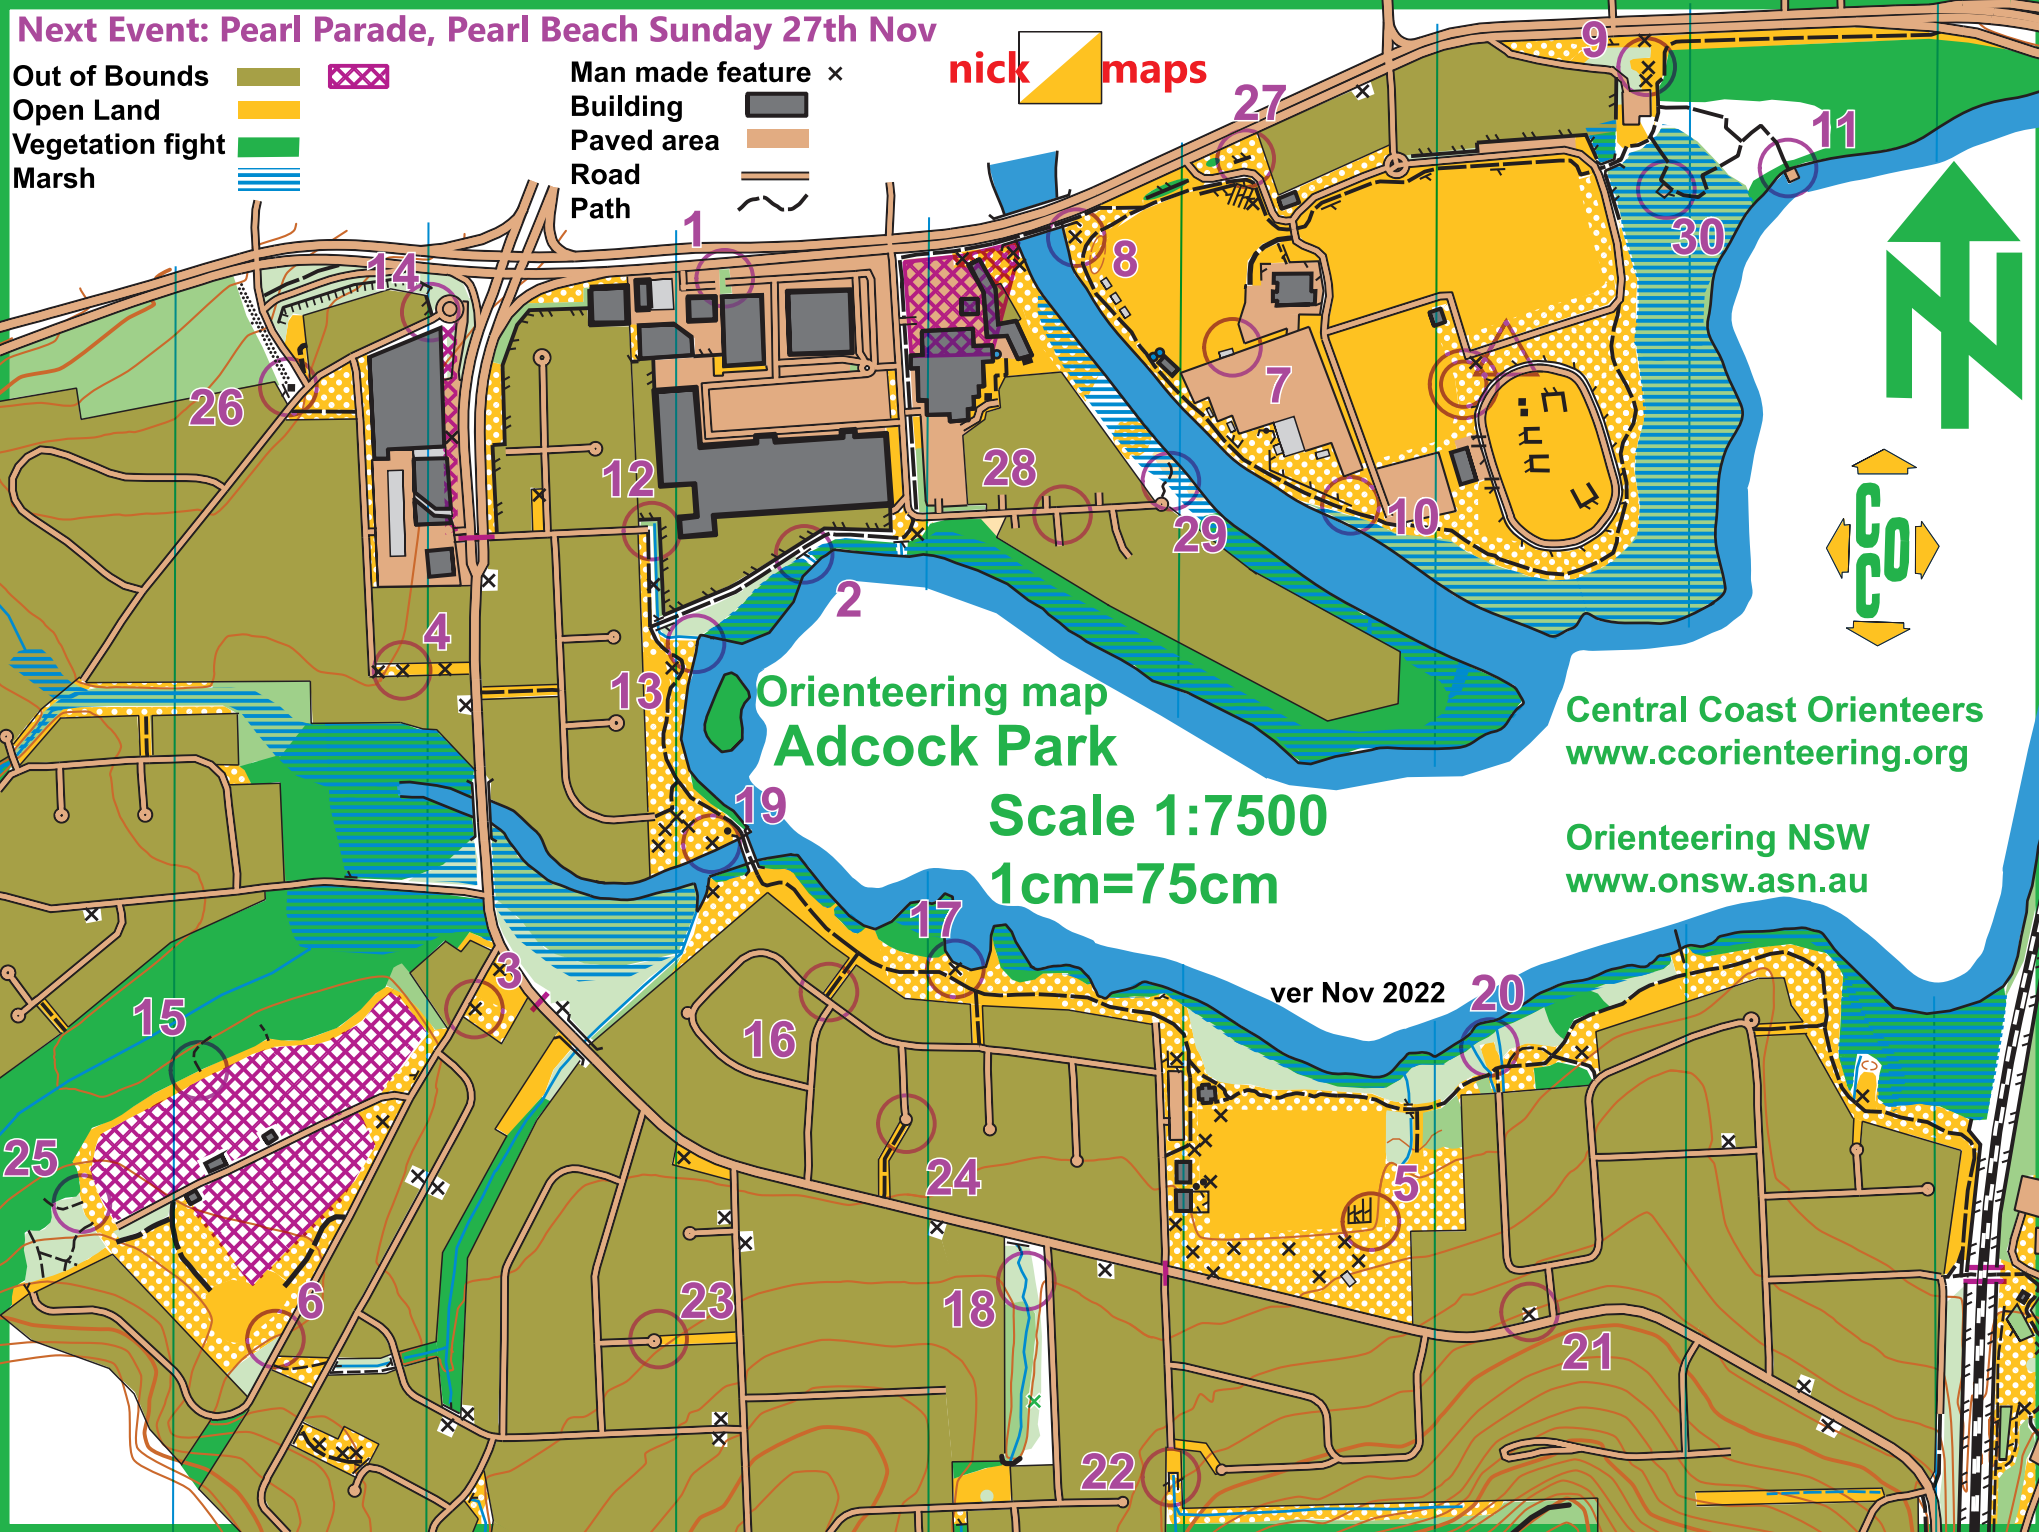

Next Event: Pearl Parade, Pearl Beach Sunday 27th Nov

- Out of Bounds 
- Open Land 
- Vegetation fight 
- Marsh 

- Man made feature 
- Building 
- Paved area 
- Road 
- Path 

nick maps 

Orienteering map
Adcock Park

Scale 1:7500
1cm=75cm

Central Coast Orienteers
www.ccorienteering.org

Orienteering NSW
www.onsw.asn.au

ver Nov 2022