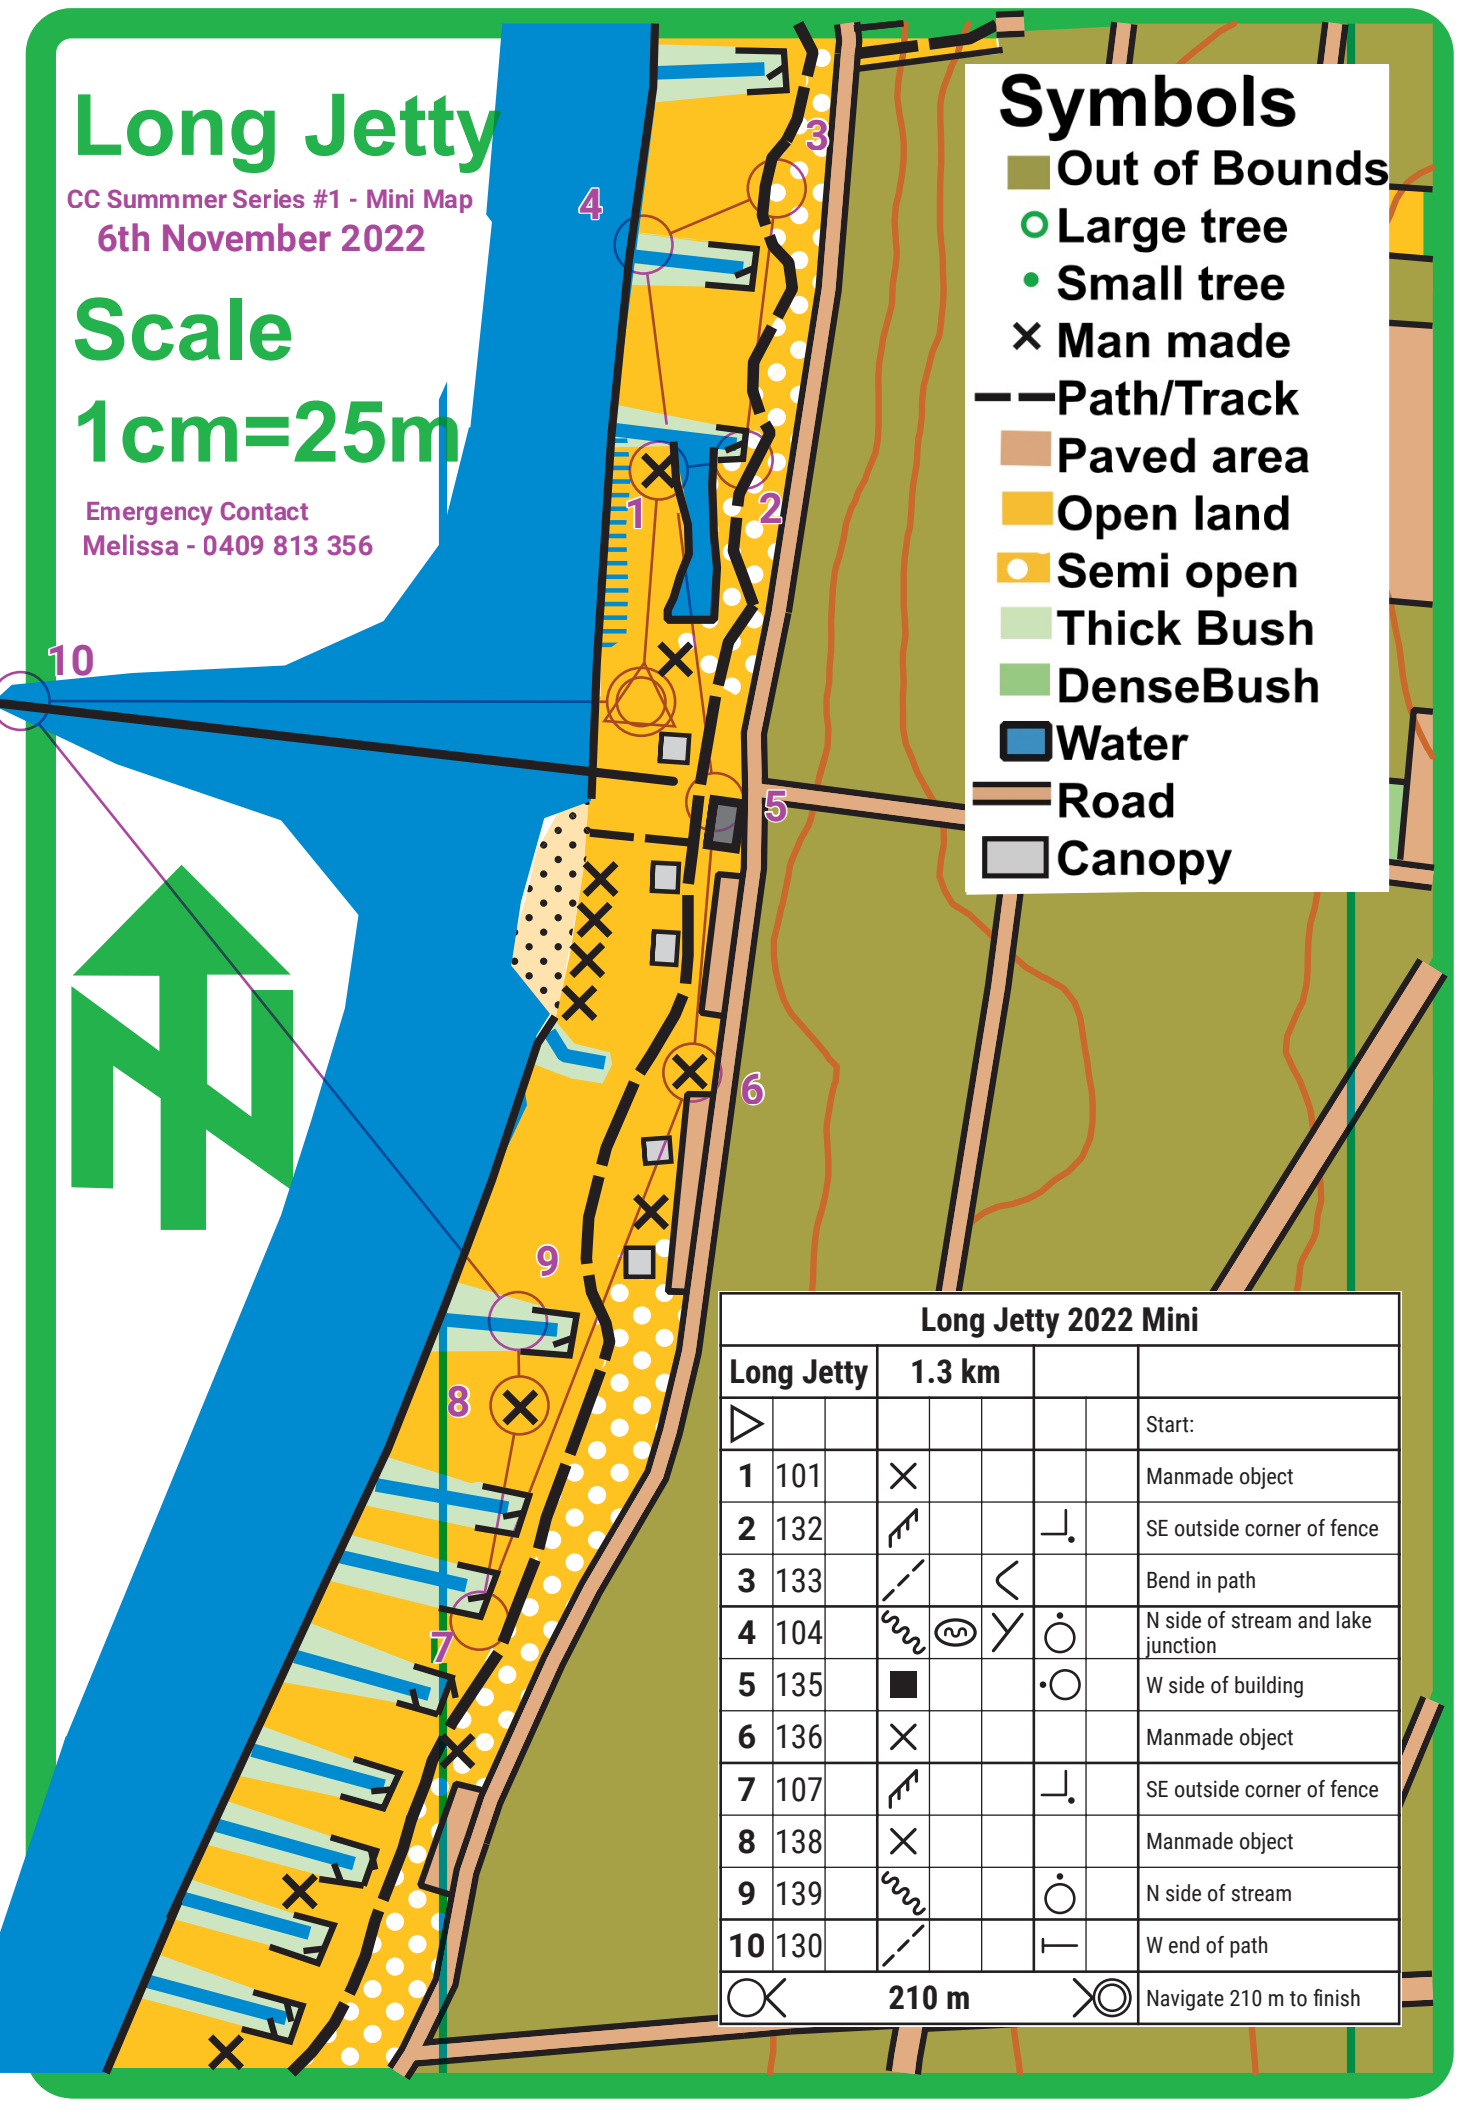

Long Jetty

CC Summer Series #1 - Mini Map

6th November 2022

Scale

1cm=25m

Emergency Contact

Melissa - 0409 813 356

Symbols

-  Out of Bounds
-  Large tree
-  Small tree
-  Man made
-  Path/Track
-  Paved area
-  Open land
-  Semi open
-  Thick Bush
-  Dense Bush
-  Water
-  Road
-  Canopy

Long Jetty 2022 Mini

Long Jetty		1.3 km			
					Start:
1	101				Manmade object
2	132				SE outside corner of fence
3	133				Bend in path
4	104				N side of stream and lake junction
5	135				W side of building
6	136				Manmade object
7	107				SE outside corner of fence
8	138				Manmade object
9	139				N side of stream
10	130				W end of path
		210 m			 Navigate 210 m to finish