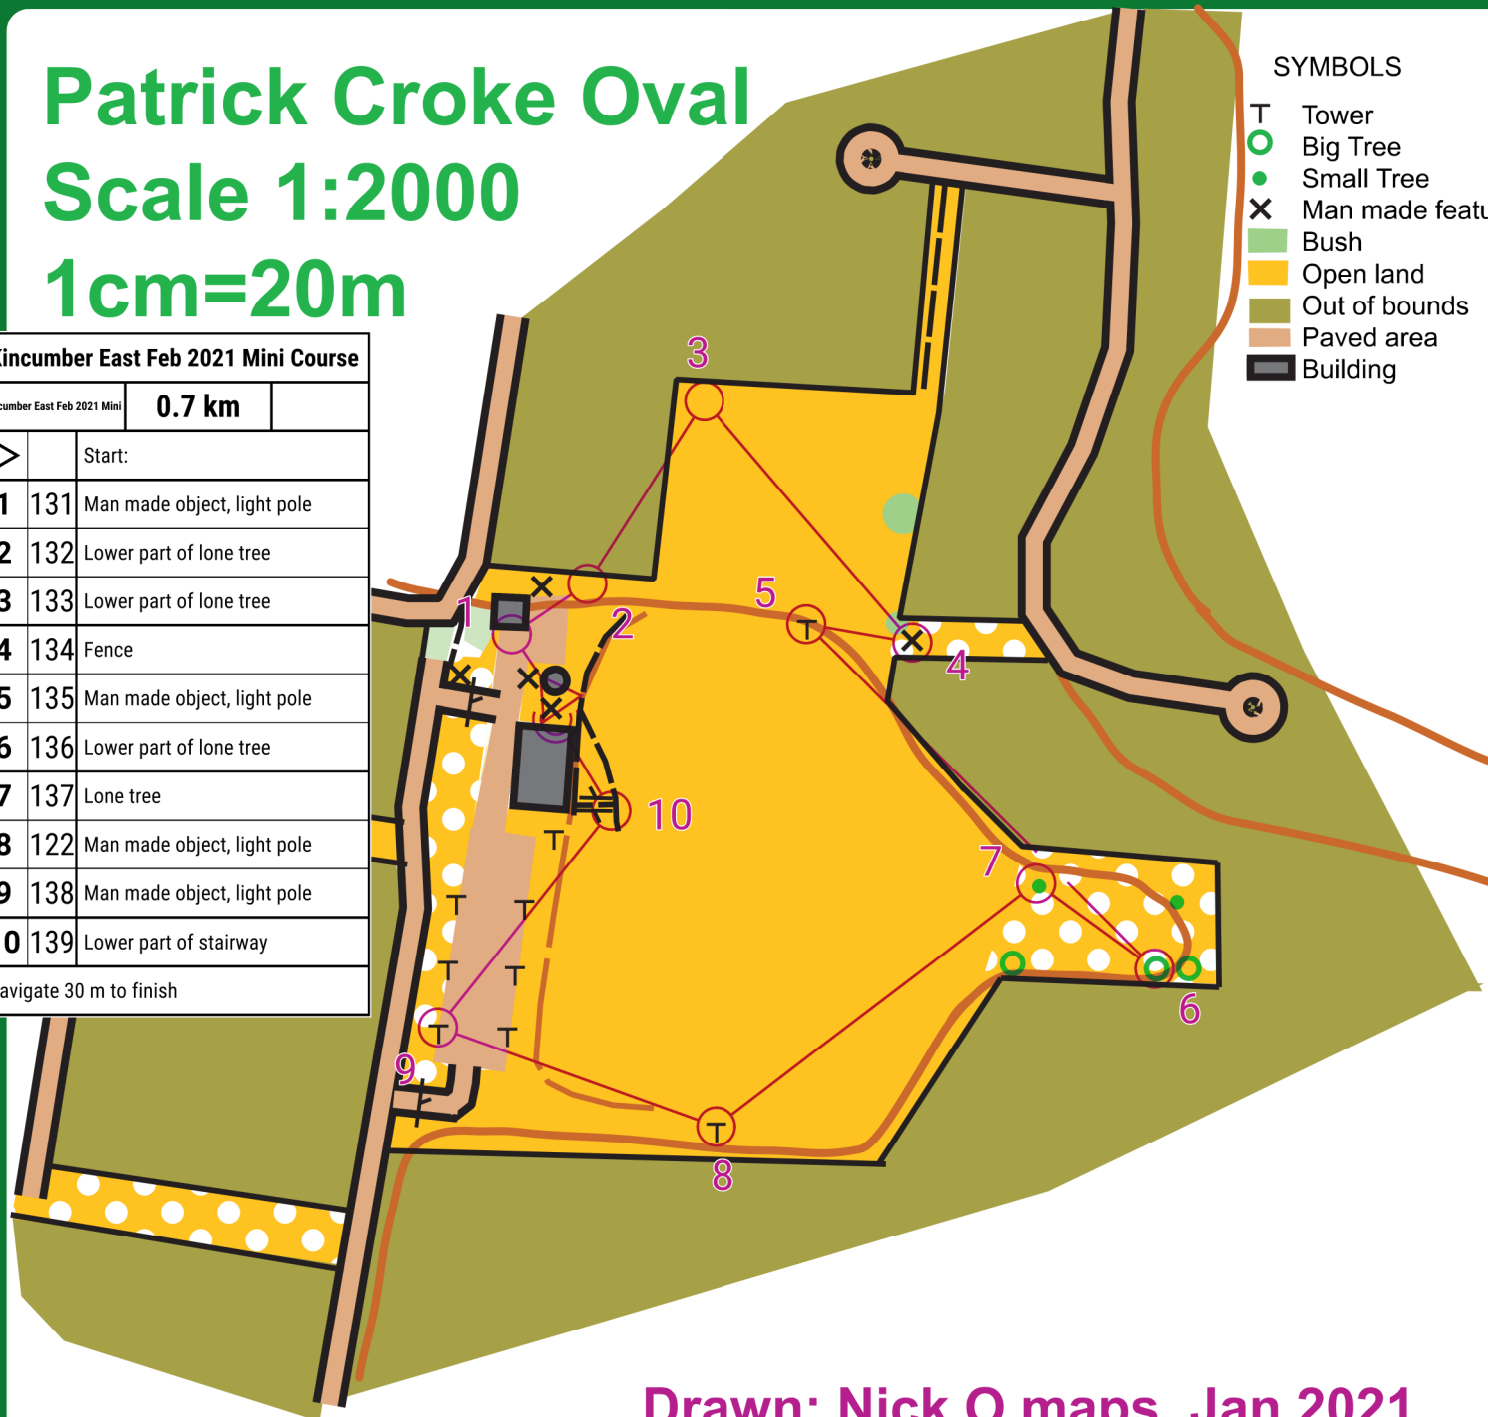

Patrick Croke Oval

Scale 1:2000

1cm=20m

Kincumber East Feb 2021 Mini Course		
Kincumber East Feb 2021 Mini		0.7 km
▷	Start:	
1	131	Man made object, light pole
2	132	Lower part of lone tree
3	133	Lower part of lone tree
4	134	Fence
5	135	Man made object, light pole
6	136	Lower part of lone tree
7	137	Lone tree
8	122	Man made object, light pole
9	138	Man made object, light pole
10	139	Lower part of stairway
Navigate 30 m to finish		

- SYMBOLS
- T Tower
 - Big Tree
 - Small Tree
 - X Man made feature
 - Bush
 - Open land
 - Out of bounds
 - Paved area
 - Building

Drawn: Nick O maps Jan 2021