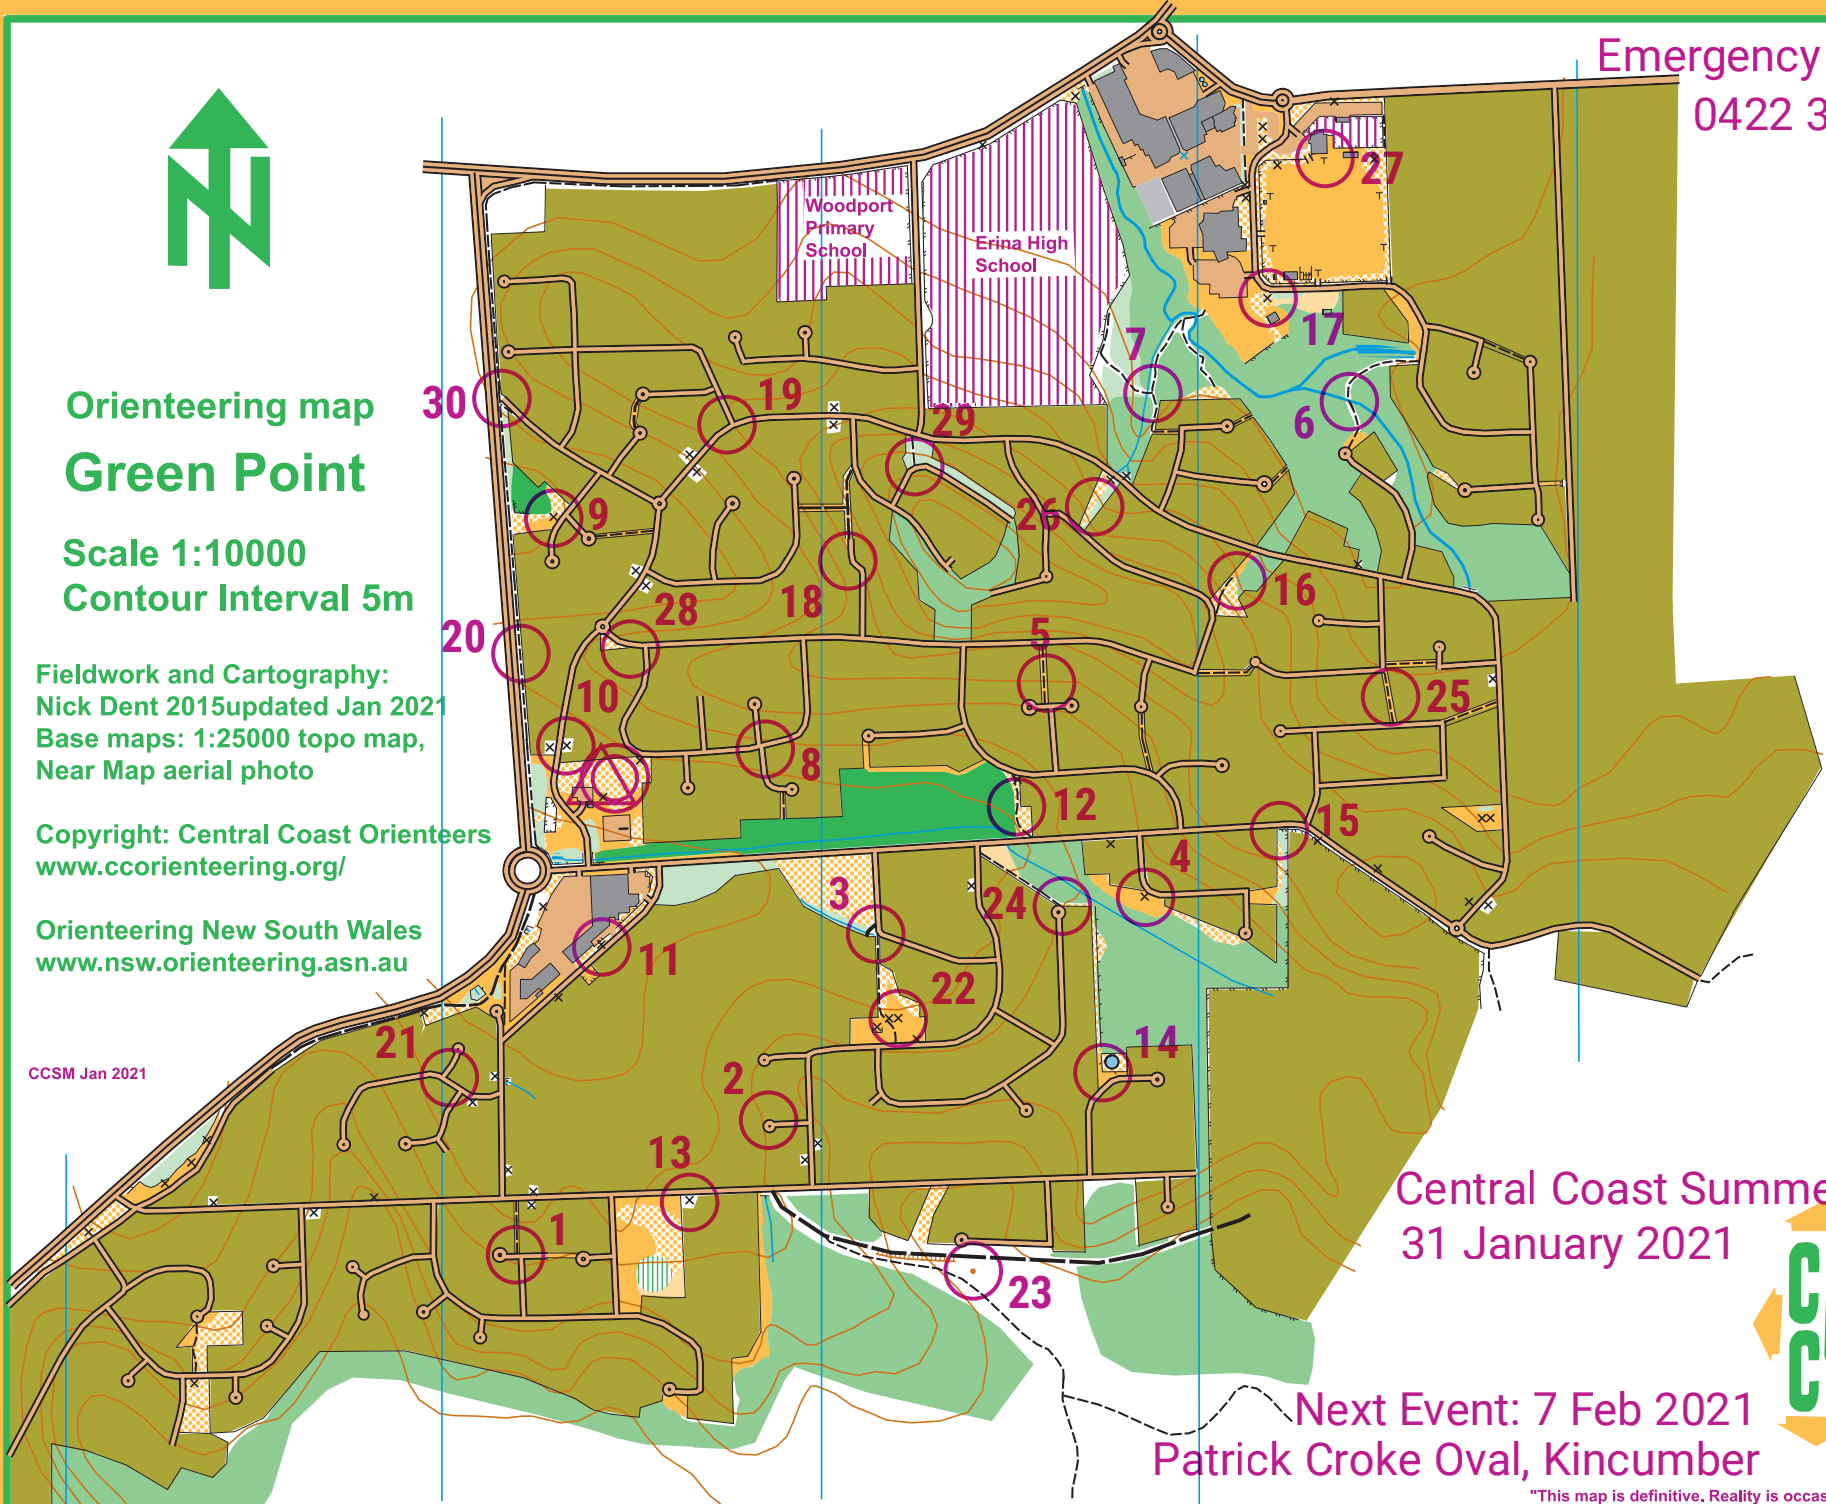

Emergency Contact
0422 342 407

Orienteering map Green Point

Scale 1:10000
Contour Interval 5m

Fieldwork and Cartography:
Nick Dent 2015 updated Jan 2021
Base maps: 1:25000 topo map,
Near Map aerial photo

Copyright: Central Coast Orienteers
www.ccorienteering.org/

Orienteering New South Wales
www.nsw.orienteeing.asn.au

CCSM Jan 2021

Central Coast Summer Series
31 January 2021

Next Event: 7 Feb 2021
Patrick Croke Oval, Kincumber

"This map is definitive. Reality is occasionally inaccurate"