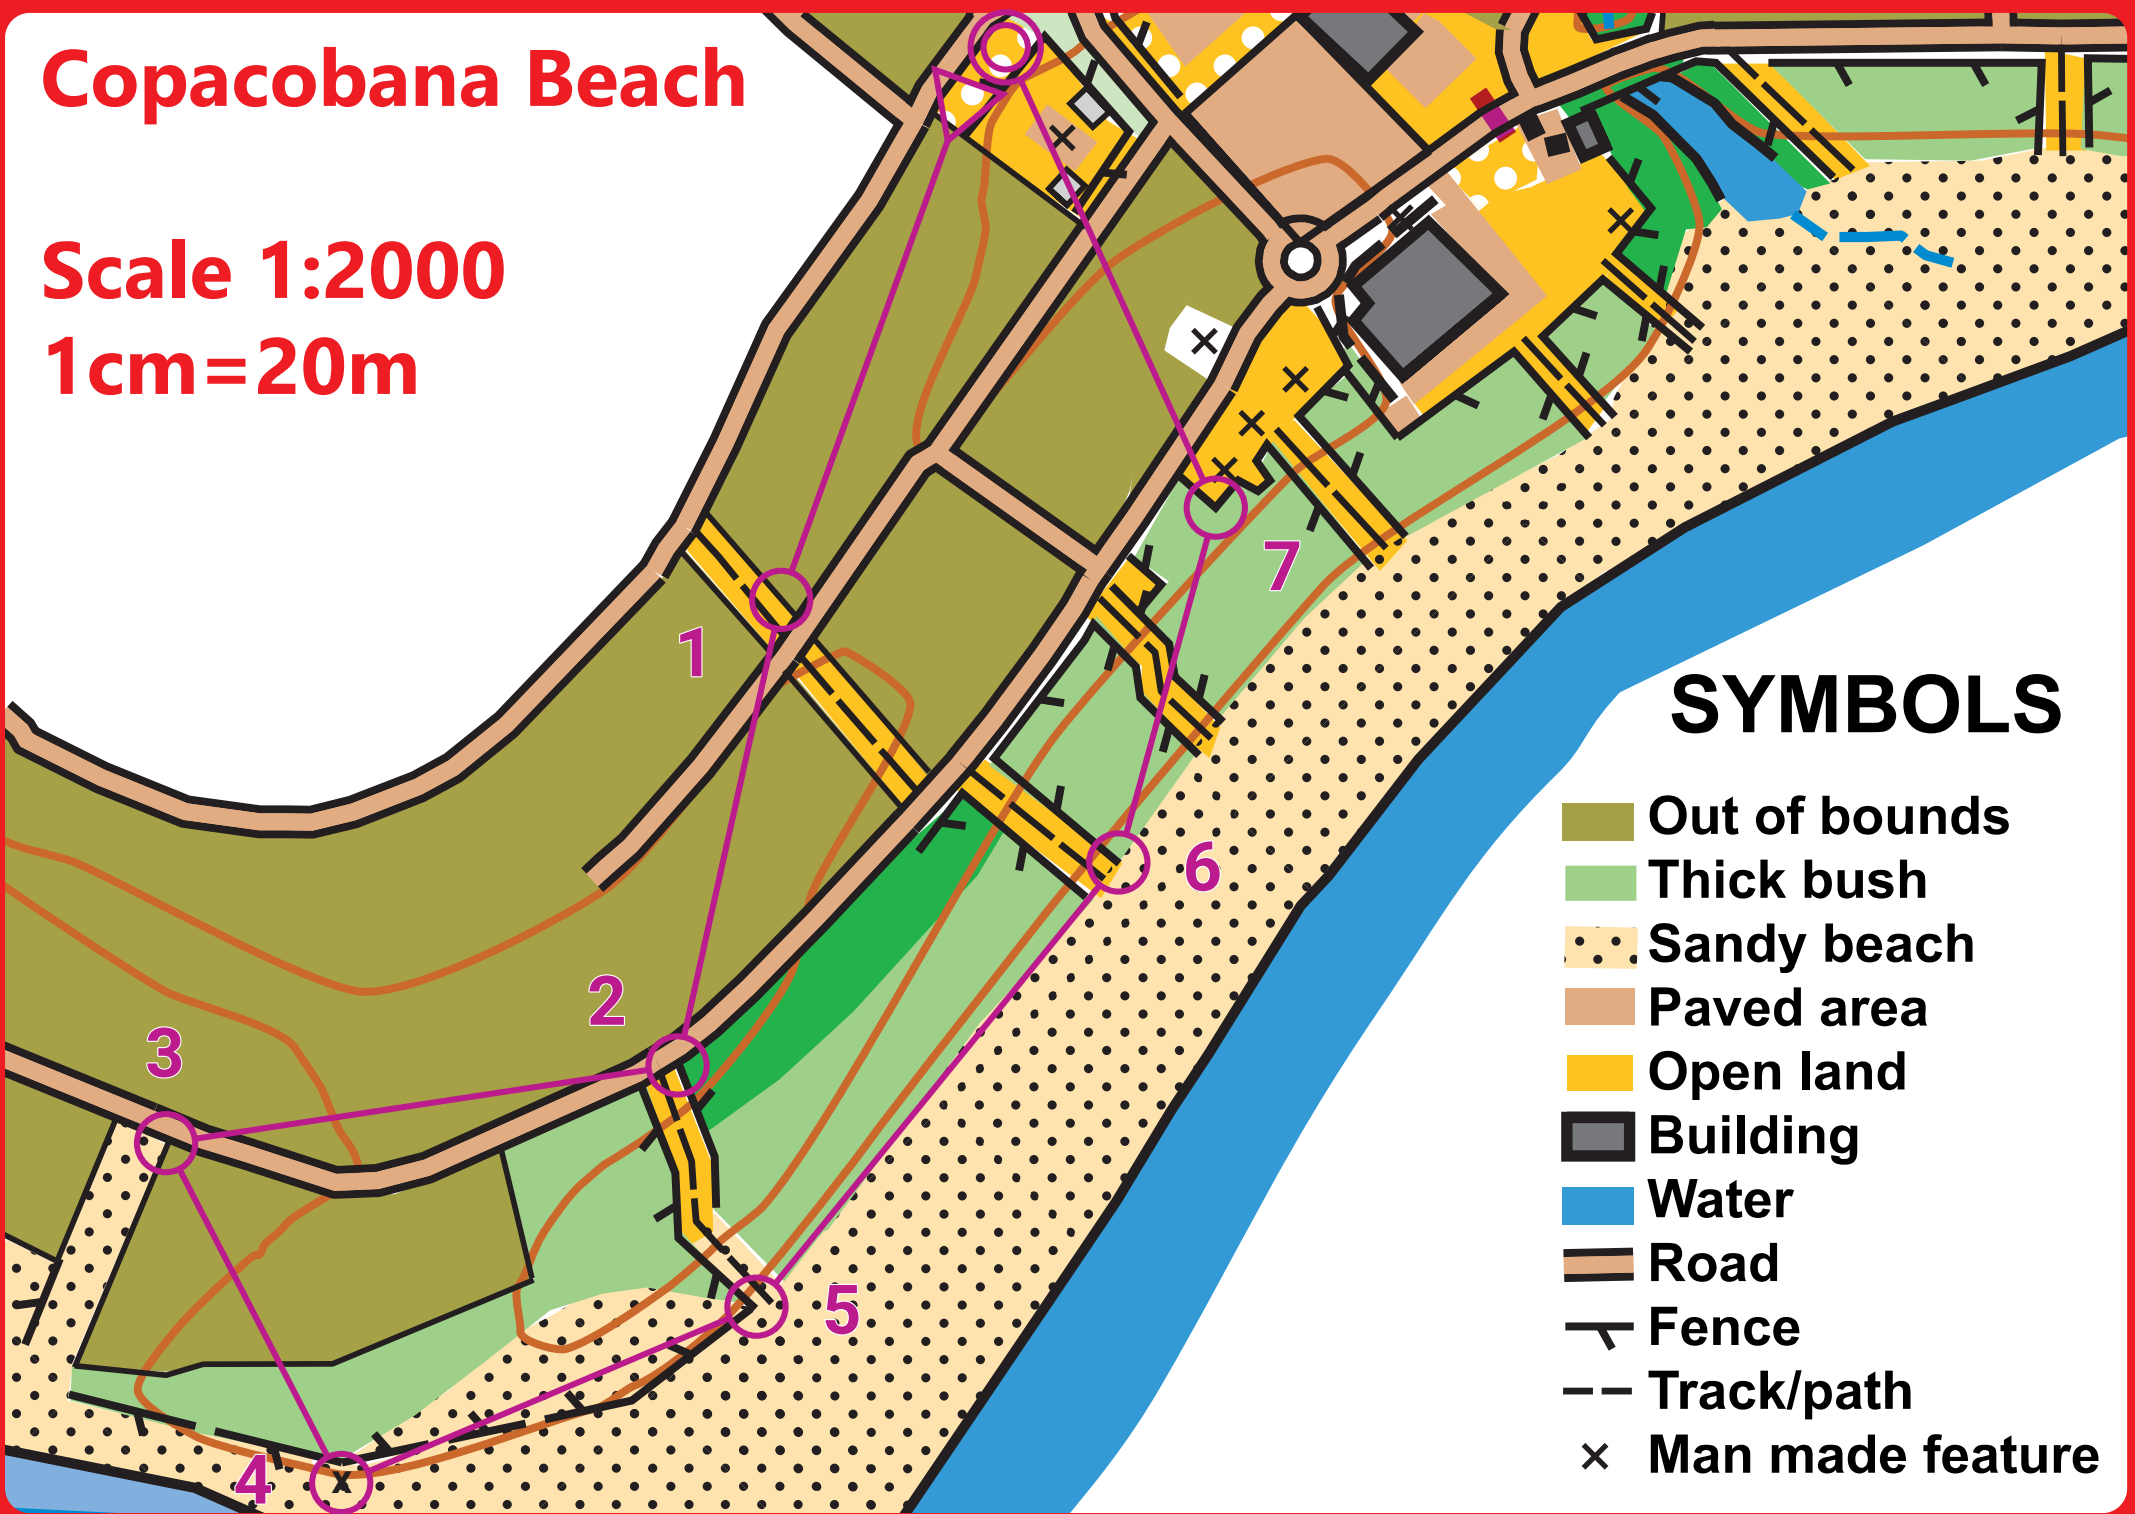

# Copacobana Beach

Scale 1:2000

1cm=20m

## SYMBOLS

- Out of bounds
- Thick bush
- Sandy beach
- Paved area
- Open land
- Building
- Water
- Road
- Fence
- Track/path
- Man made feature