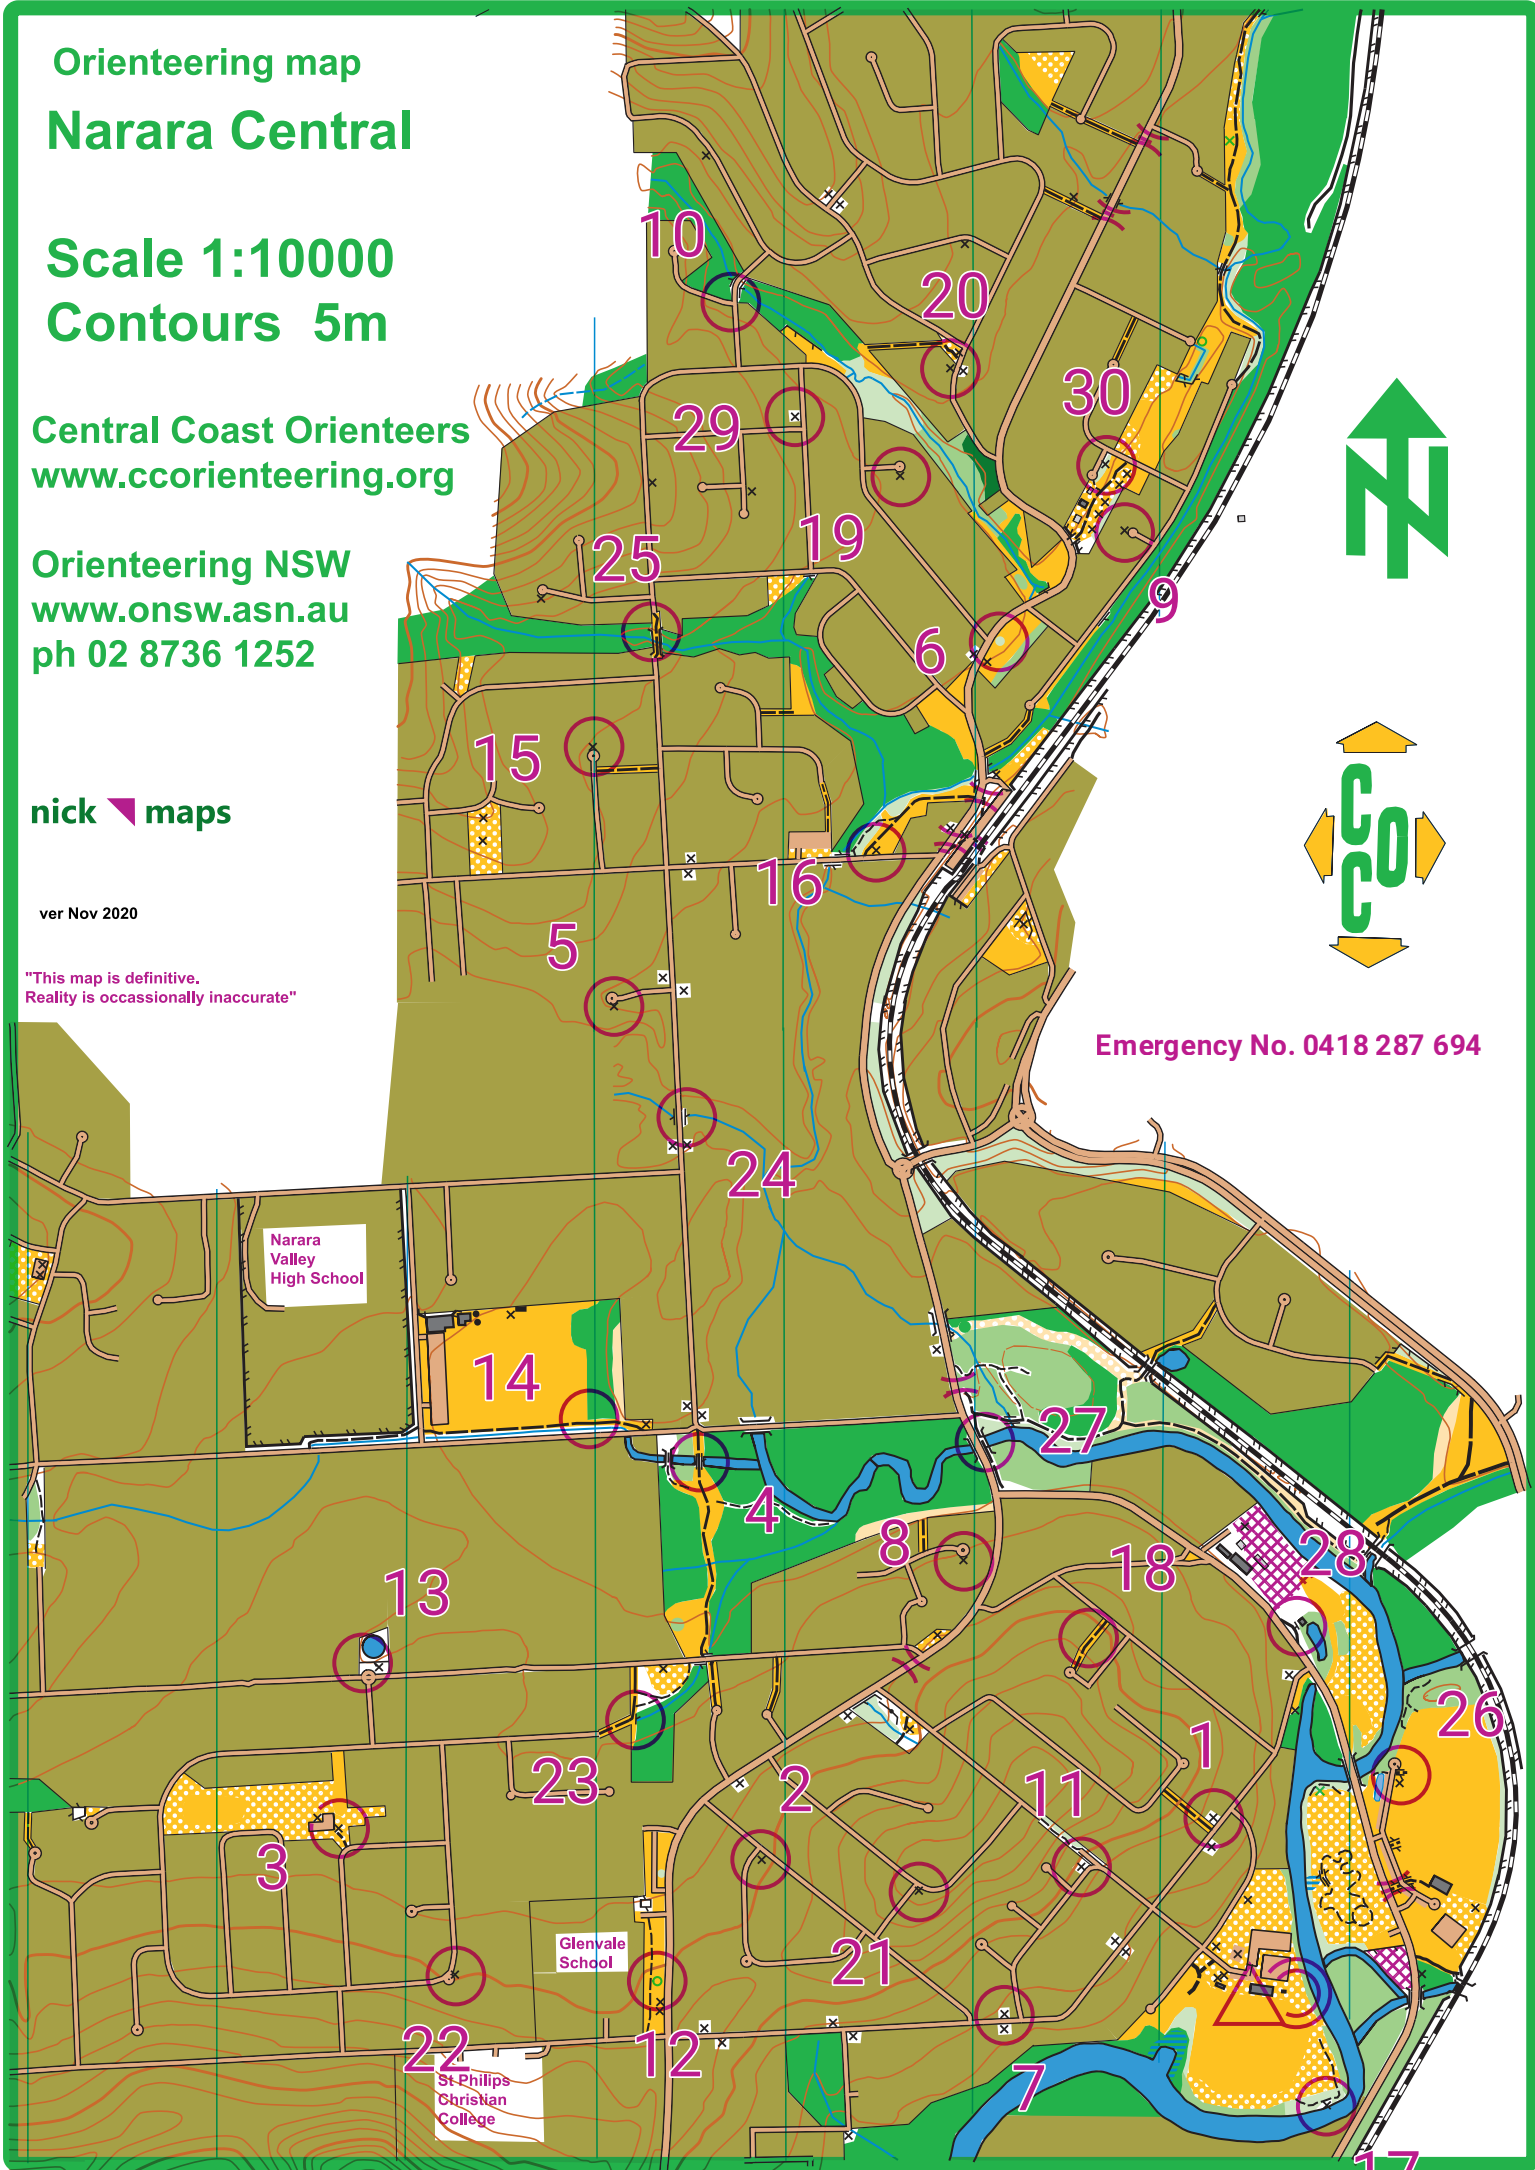

Orienteering map
Narara Central

Scale 1:10000
Contours 5m

Central Coast Orienteers
www.ccorienteering.org

Orienteering NSW
www.onsw.asn.au
ph 02 8736 1252

nick maps

ver Nov 2020

"This map is definitive.
Reality is occasionally inaccurate"

Emergency No. 0418 287 694

Narara Valley High School

14

3

23

22

St Philips Christian College

12

2

21

11

1

7

13

4

8

18

28

24

27

26

5

16

15

25

19

6

9

10

20

30

29