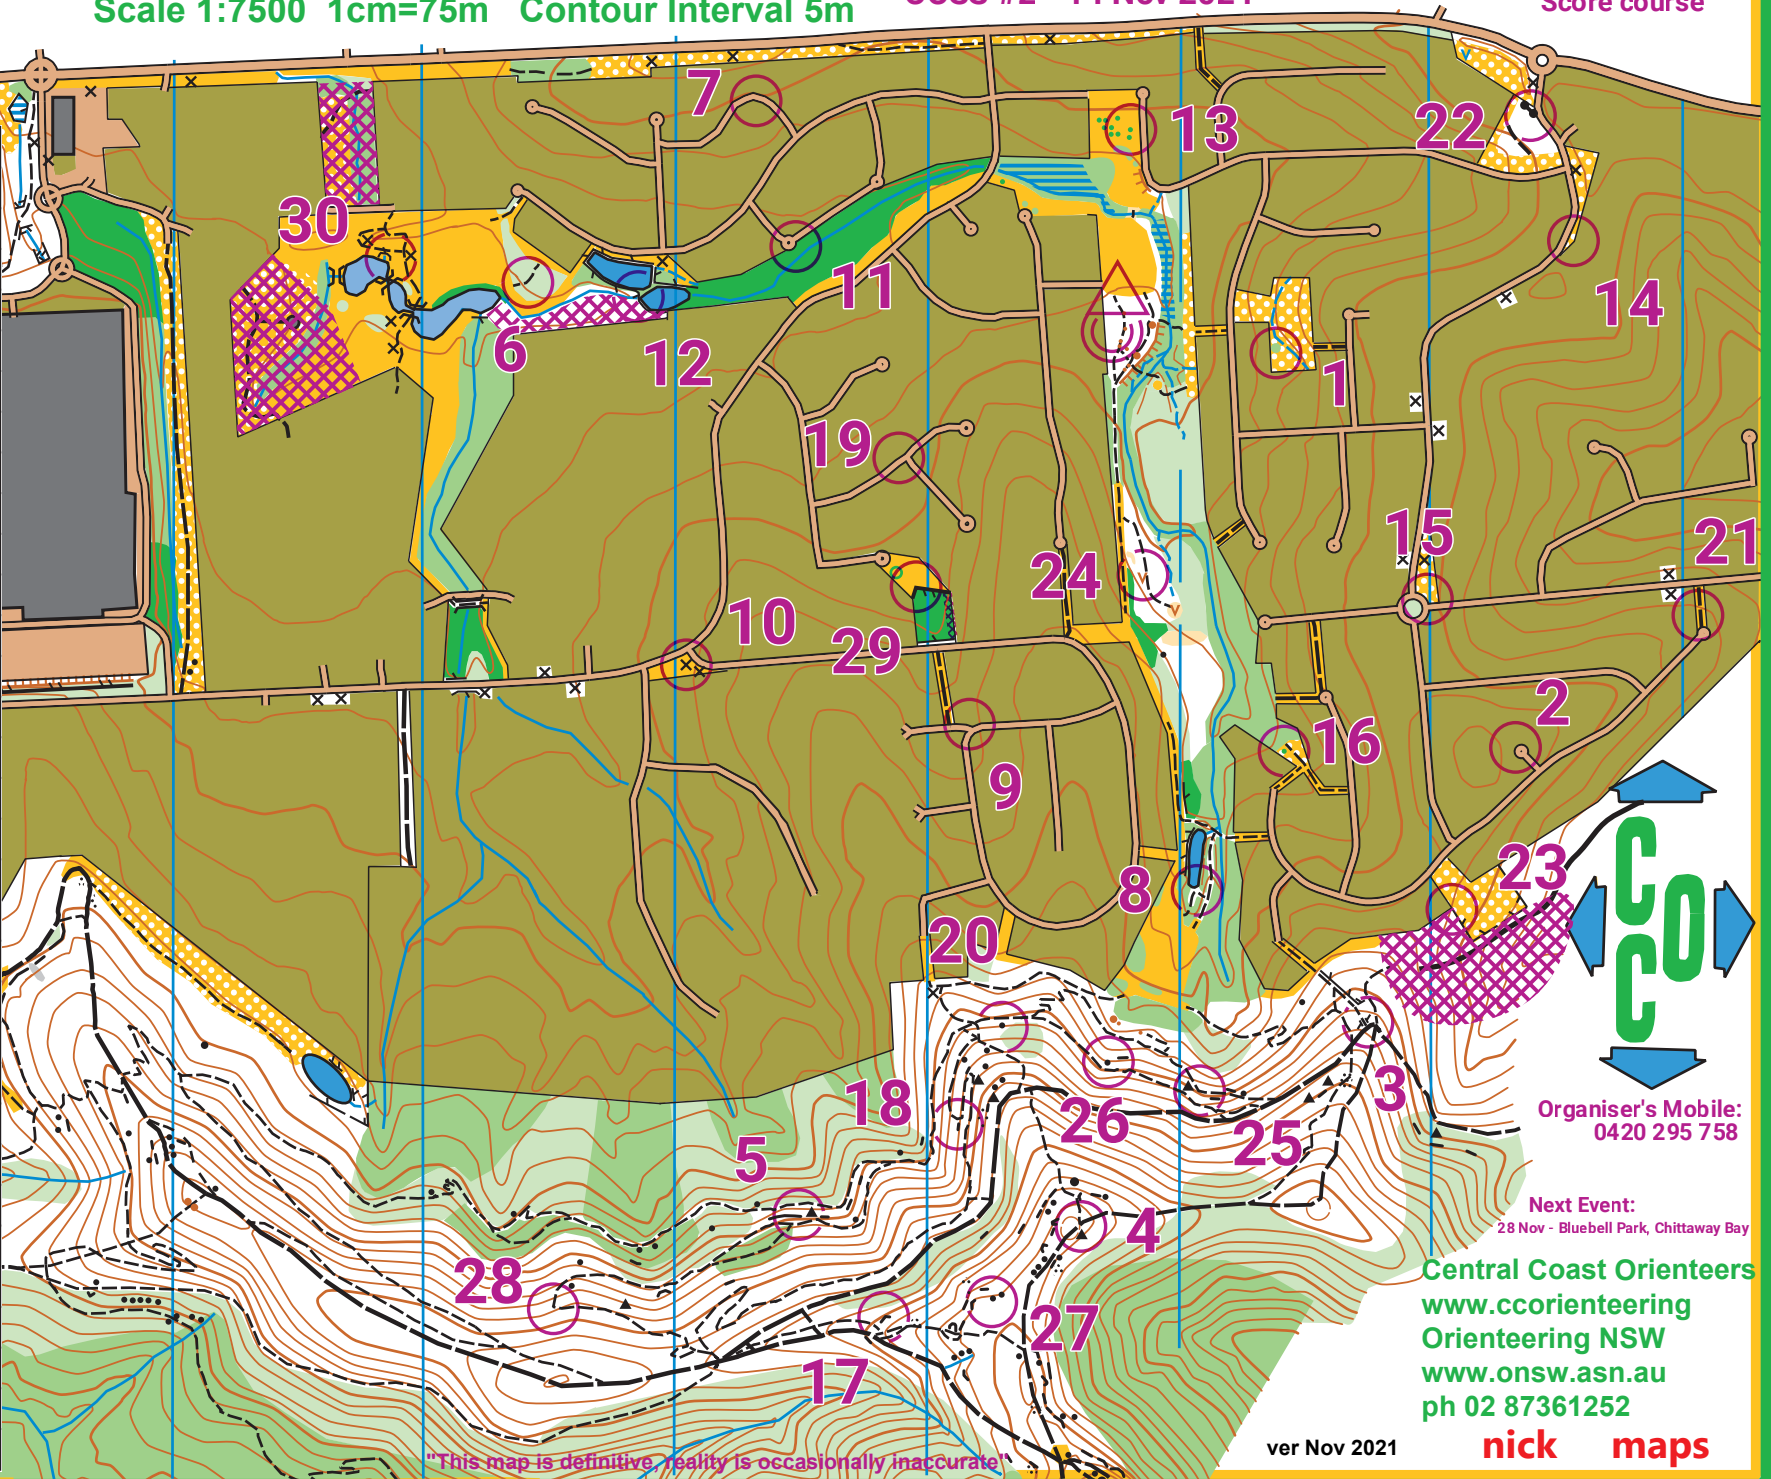

Blue Hills Nord

Erina Nov 2021 CCSS#2					
Score course	600 points				
1	101				10
2	102				10
3	103				10
4	104				10
5	105		2.0		10
6	106				10
7	107				10
8	108				10
9	109				10
10	110				10
11	111				20
12	112				20
13	113				20
14	114				20
15	115				20
16	116				20
17	117		2.0		20
18	118				20
20	120		1.0 / 2.0		20
21	121				30
22	122				30
23	123				30
24	124				30
25	125				30
26	126		0.5 / 2.0		30
27	127		0.5 / 1.5		30
28	128				30
29	129				30
30	130				30

Organiser's Mobile:
0420 295 758

Next Event:
28 Nov - Bluebell Park, Chittaway Bay

Central Coast Orienteers
www.ccorienteering
Orienteering NSW
www.onsw.asn.au
ph 02 87361252

ver Nov 2021

nick maps

"This map is definitive, reality is occasionally inaccurate"