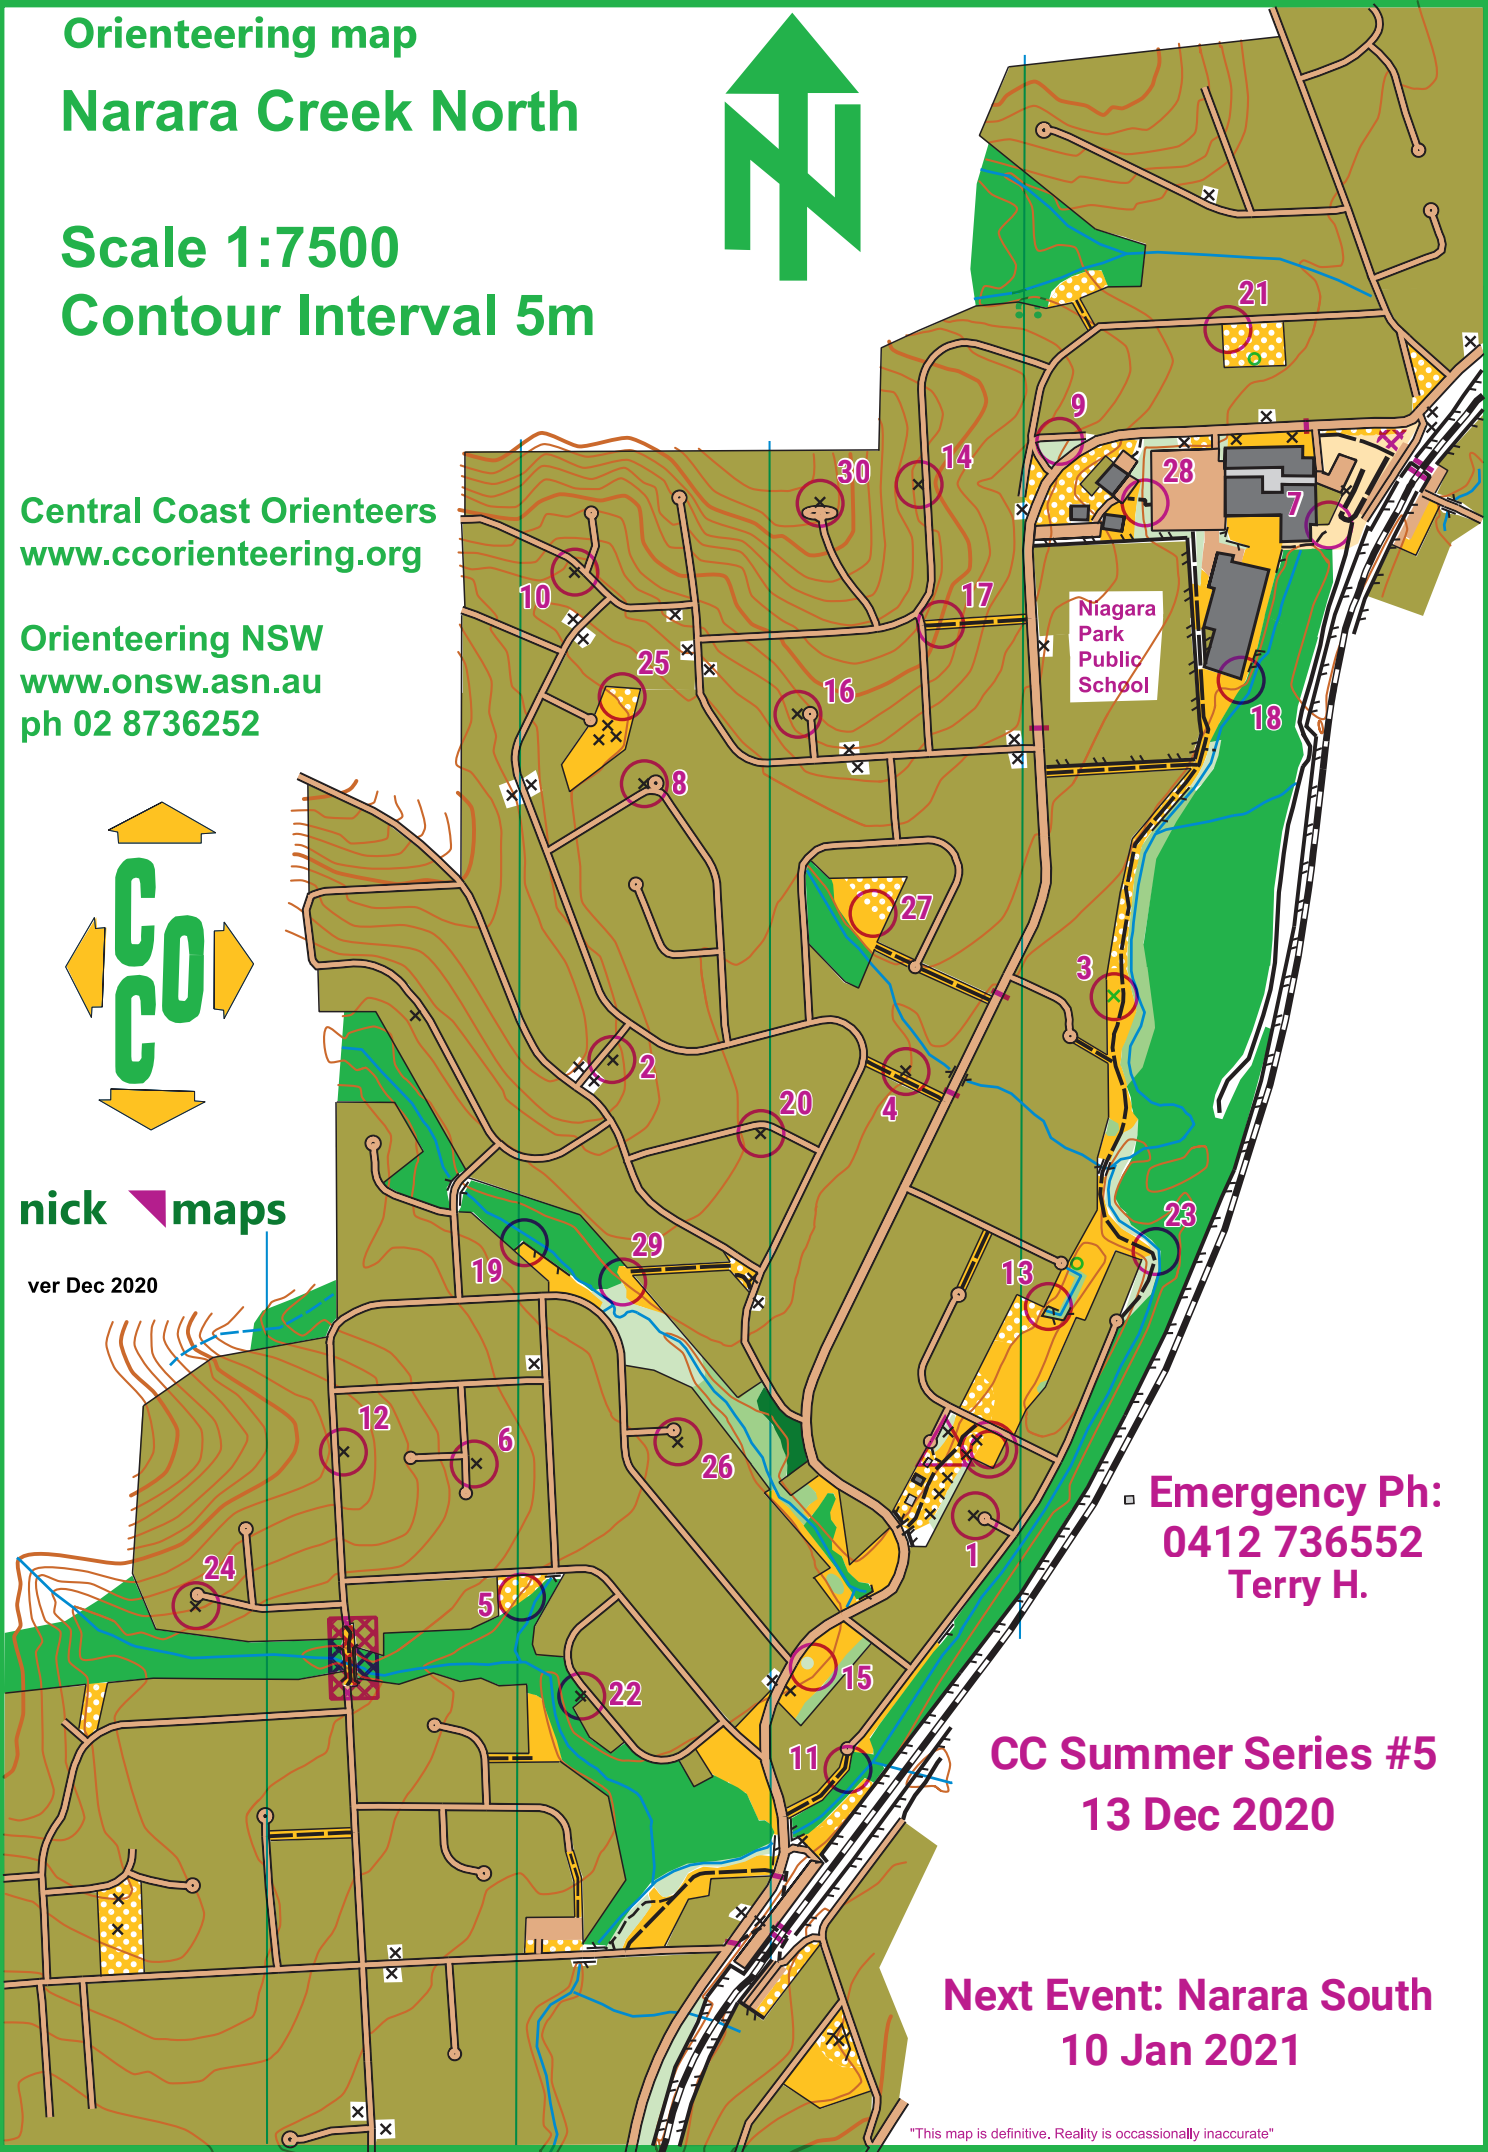

Orienteering map

Narara Creek North

Scale 1:7500

Contour Interval 5m

Central Coast Orienteers
www.ccorienteering.org

Orienteering NSW
www.onsw.asn.au
ph 02 8736252

nick maps

ver Dec 2020

Emergency Ph:
0412 736552
Terry H.

CC Summer Series #5
13 Dec 2020

Next Event: Narara South
10 Jan 2021

"This map is definitive. Reality is occasionally inaccurate"