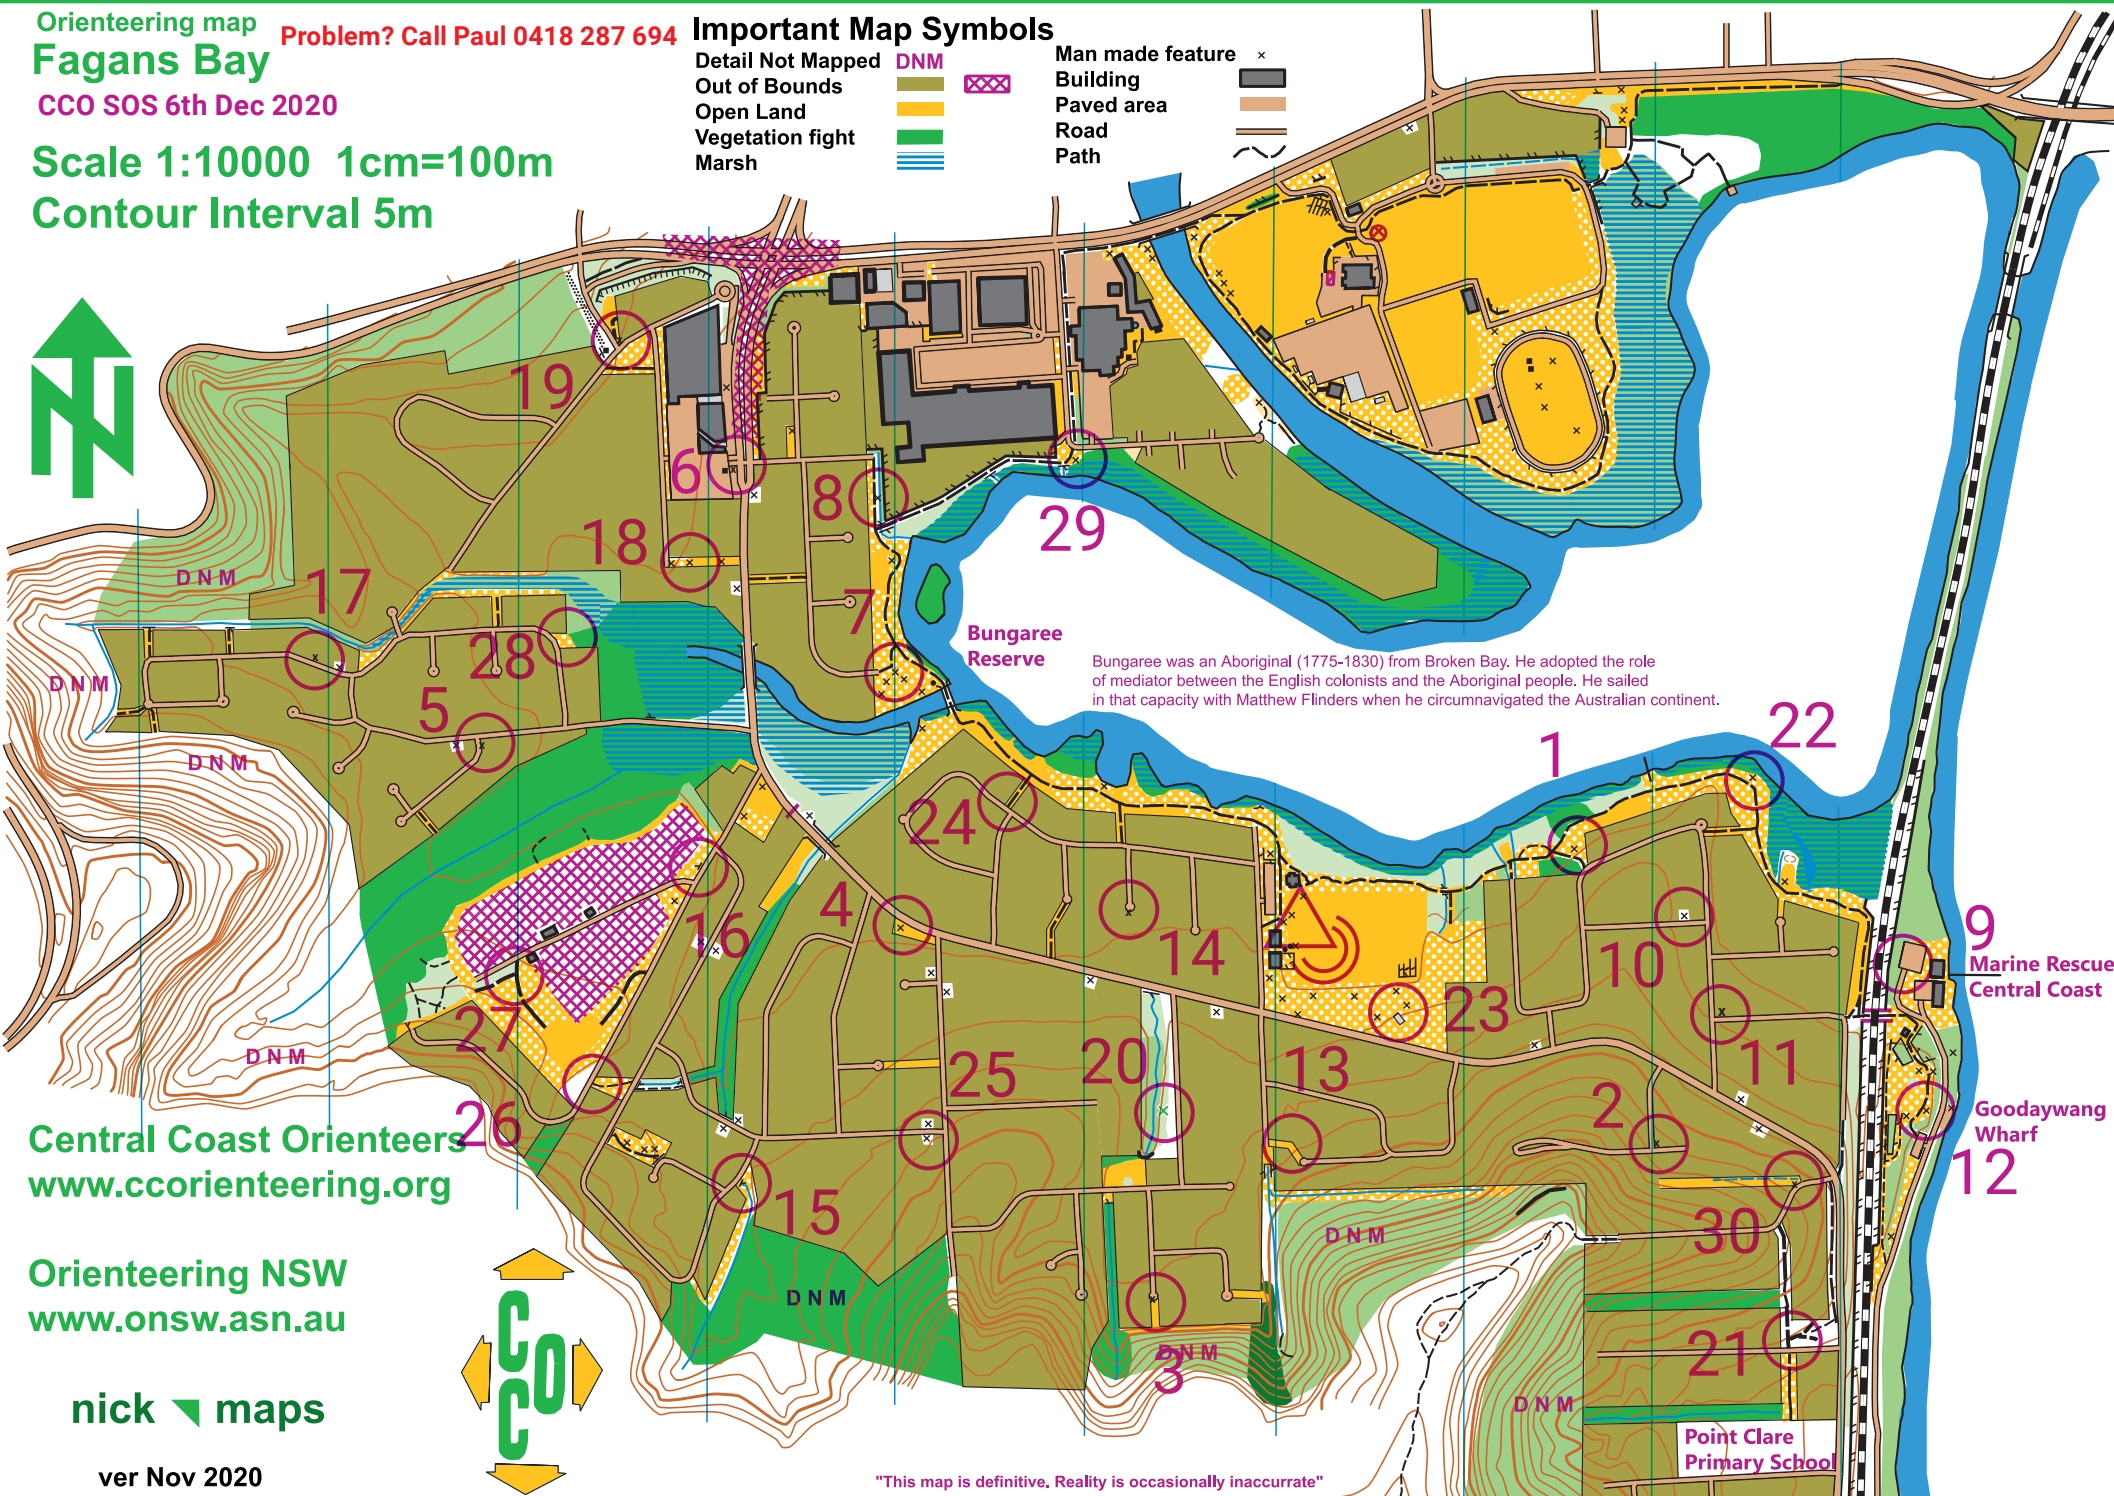

Orienteering map
Fagans Bay

Problem? Call Paul 0418 287 694

CCO SOS 6th Dec 2020

Scale 1:10000 1cm=100m

Contour Interval 5m

Important Map Symbols

Detail Not Mapped DNM
Out of Bounds
Open Land
Vegetation fight
Marsh

Man made feature
Building
Paved area
Road
Path

Bungaree Reserve

Bungaree was an Aboriginal (1775-1830) from Broken Bay. He adopted the role of mediator between the English colonists and the Aboriginal people. He sailed in that capacity with Matthew Flinders when he circumnavigated the Australian continent.

9 Marine Rescue Central Coast

Goodaywang Wharf
12

Point Clare Primary School

Central Coast Orienteers
www.ccorienteering.org

Orienteering NSW
www.onsw.asn.au

nick maps

ver Nov 2020

"This map is definitive, Reality is occasionally inaccurate"