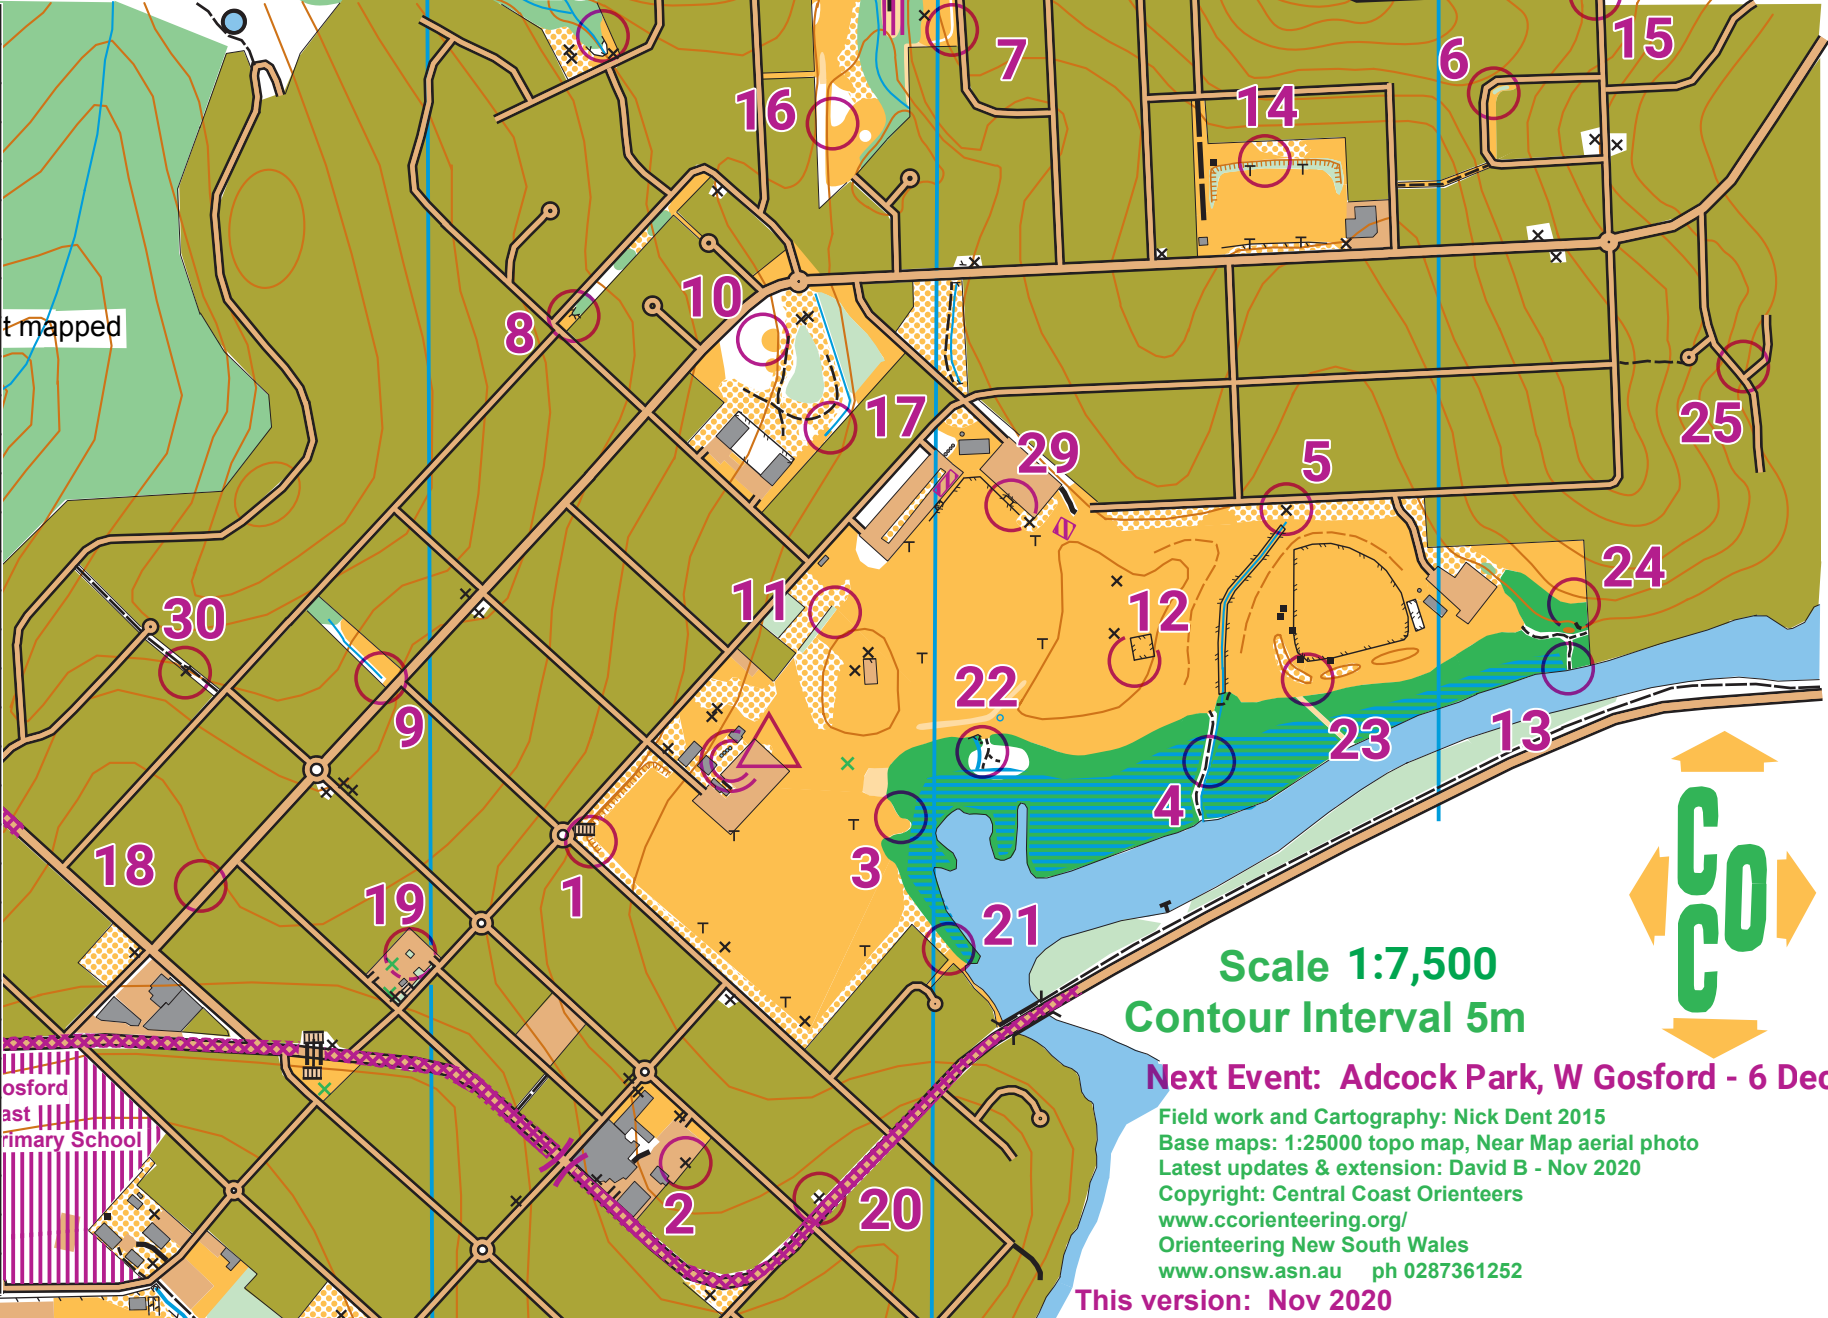

Orienteering map

East Gosford

Organiser's Phone:
0420 295 758

East Gosford Nov 2020					
Score	600 points				
1	101	↓	▨	○	10
2	102	×			10
3	103	⋯			10
4	104	⋯		○	10
5	105	↗		○	10
6	106	⊞		○	10
7	107	⋯	<		10
8	108	↖			10
9	109	⋯	⊥		10
10	110	○	○		10
11	111	⋯	○		20
12	112	↖	⊥		20
13	113	↖	⊥		20
14	114	⋯	○		20
15	115	↖	○		20
16	116	↖	○		20
17	117	⋯	○		20
18	118	↖	○		20
19	119	↖	○		20
20	120	×	↖		20
21	121	↖	○		30
22	122	⋯	○		30
23	123	←	○		30
24	124	⋯			30
25	125	↖	○		30
26	126	▲	1.5	○	30
27	127	↖	⊥		30
28	128	→	⊥		30
29	129	↖	○		30
30	130	×			30

Scale 1:7,500
Contour Interval 5m

Next Event: Adcock Park, W Gosford - 6 Dec

Field work and Cartography: Nick Dent 2015
Base maps: 1:25000 topo map, Near Map aerial photo
Latest updates & extension: David B - Nov 2020
Copyright: Central Coast Orienteers
www.ccorienteering.org/
Orienteering New South Wales
www.onsw.asn.au ph 0287361252

This version: Nov 2020