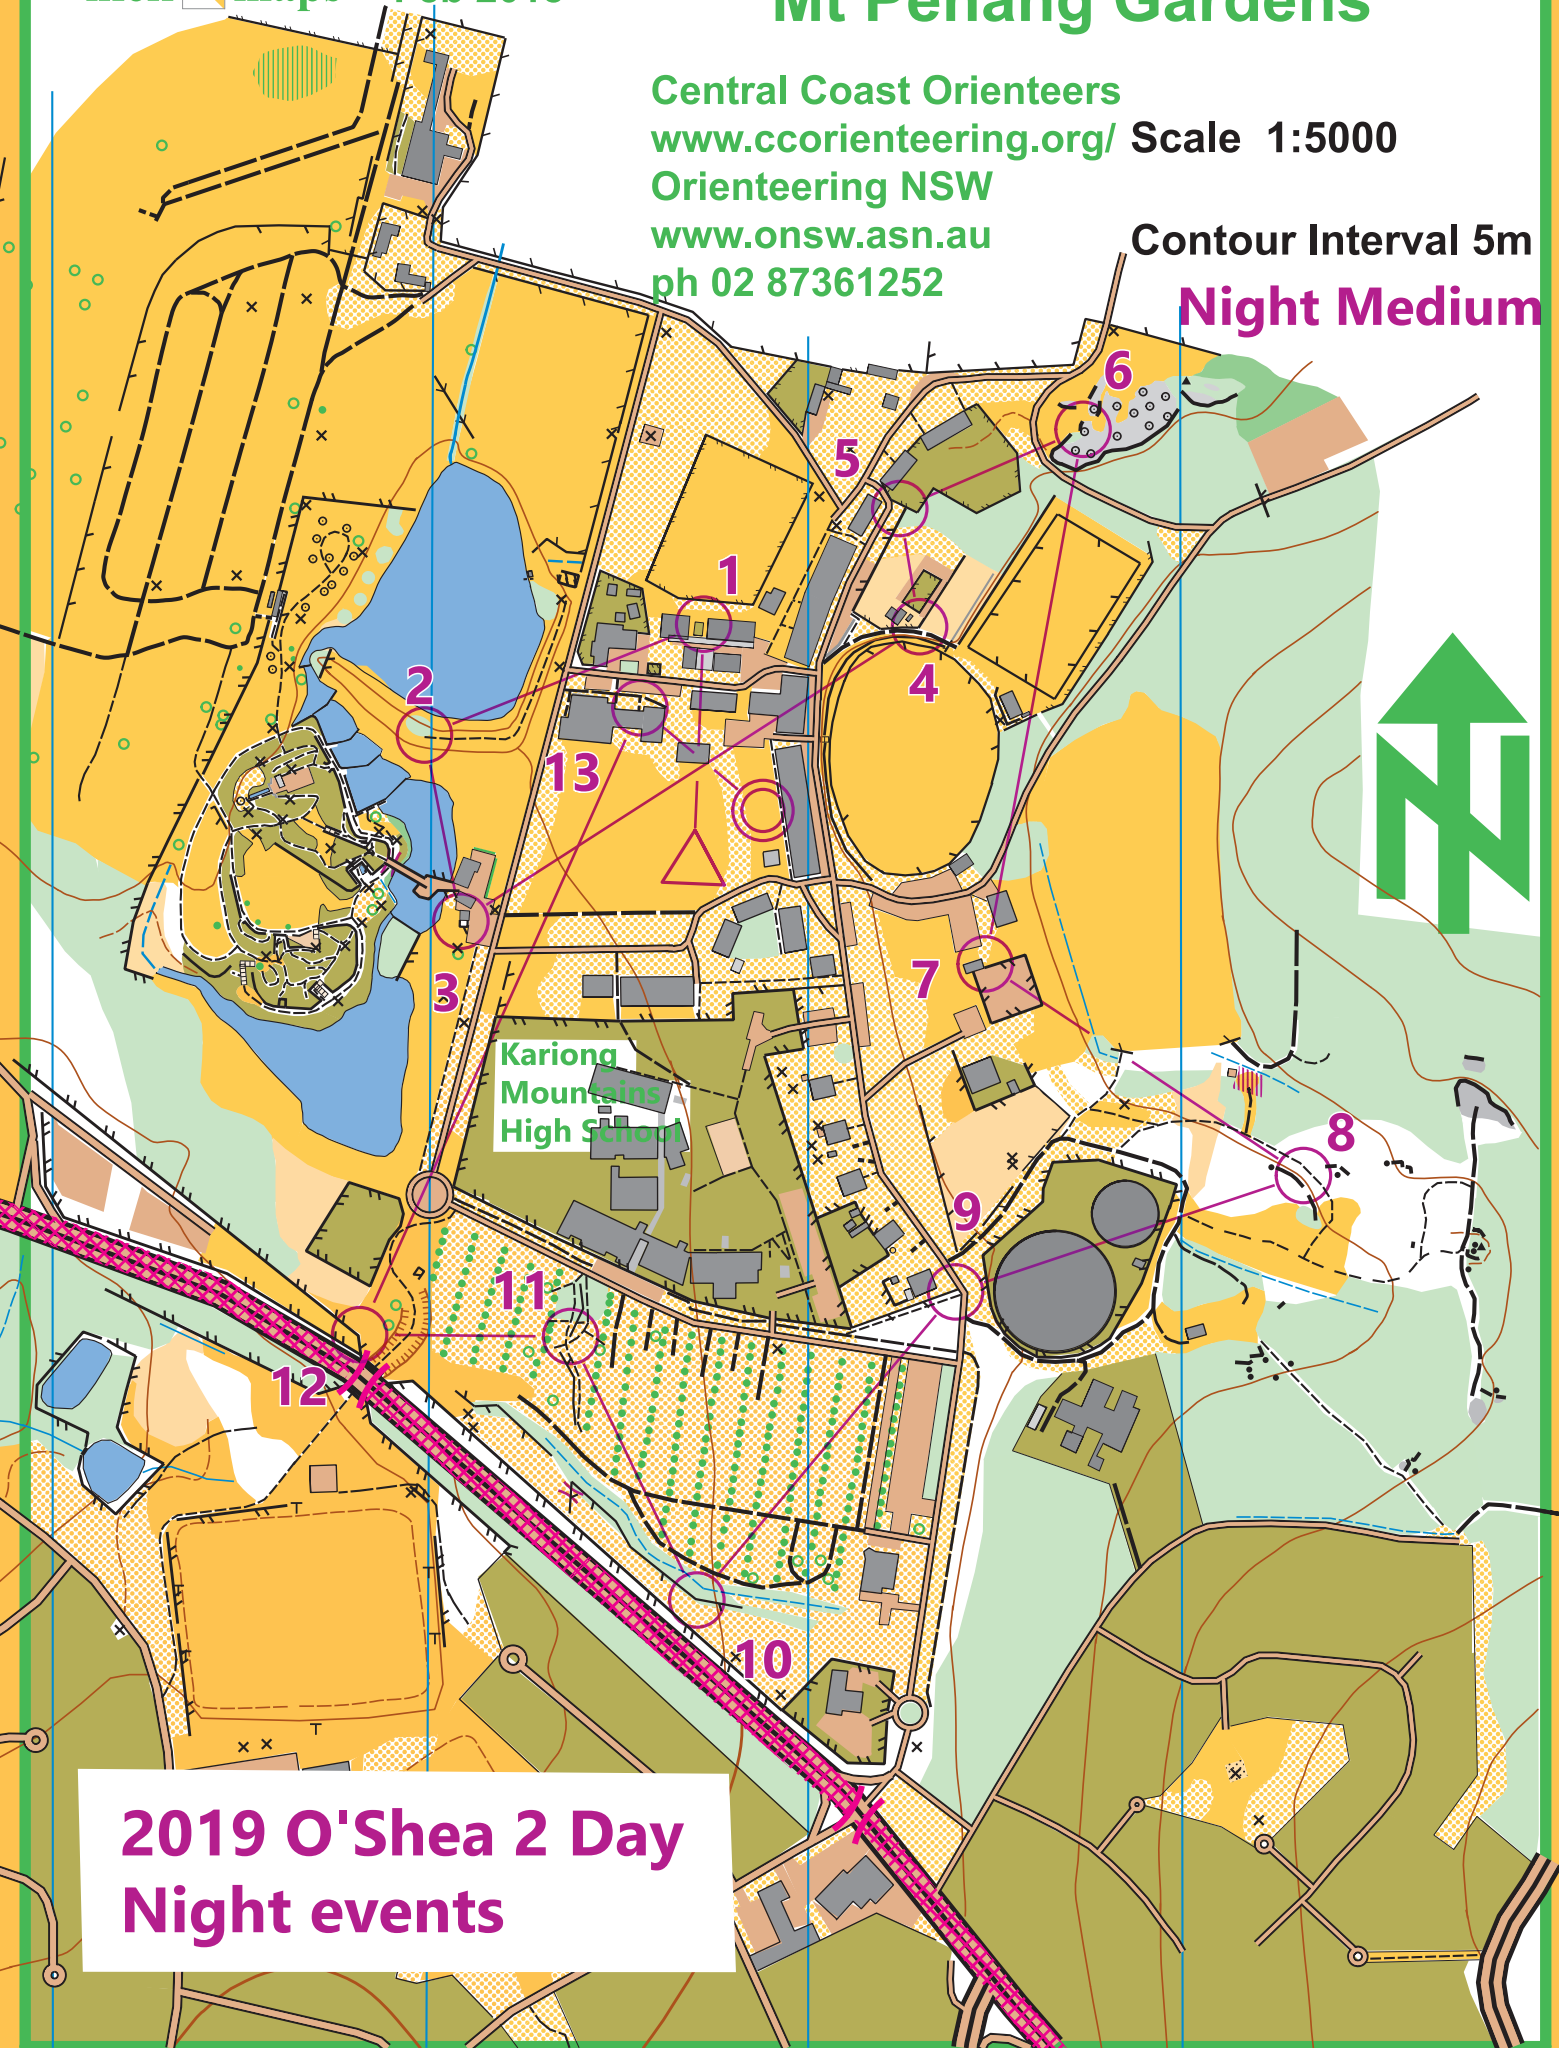

Orienteering map Mt Penang Gardens

Central Coast Orienteers

www.ccorienteering.org/ Scale 1:5000

Orienteering NSW

www.onsw.asn.au

ph 02 87361252

Contour Interval 5m

Night Medium

Kariong
Mountains
High School

**2019 O'Shea 2 Day
Night events**