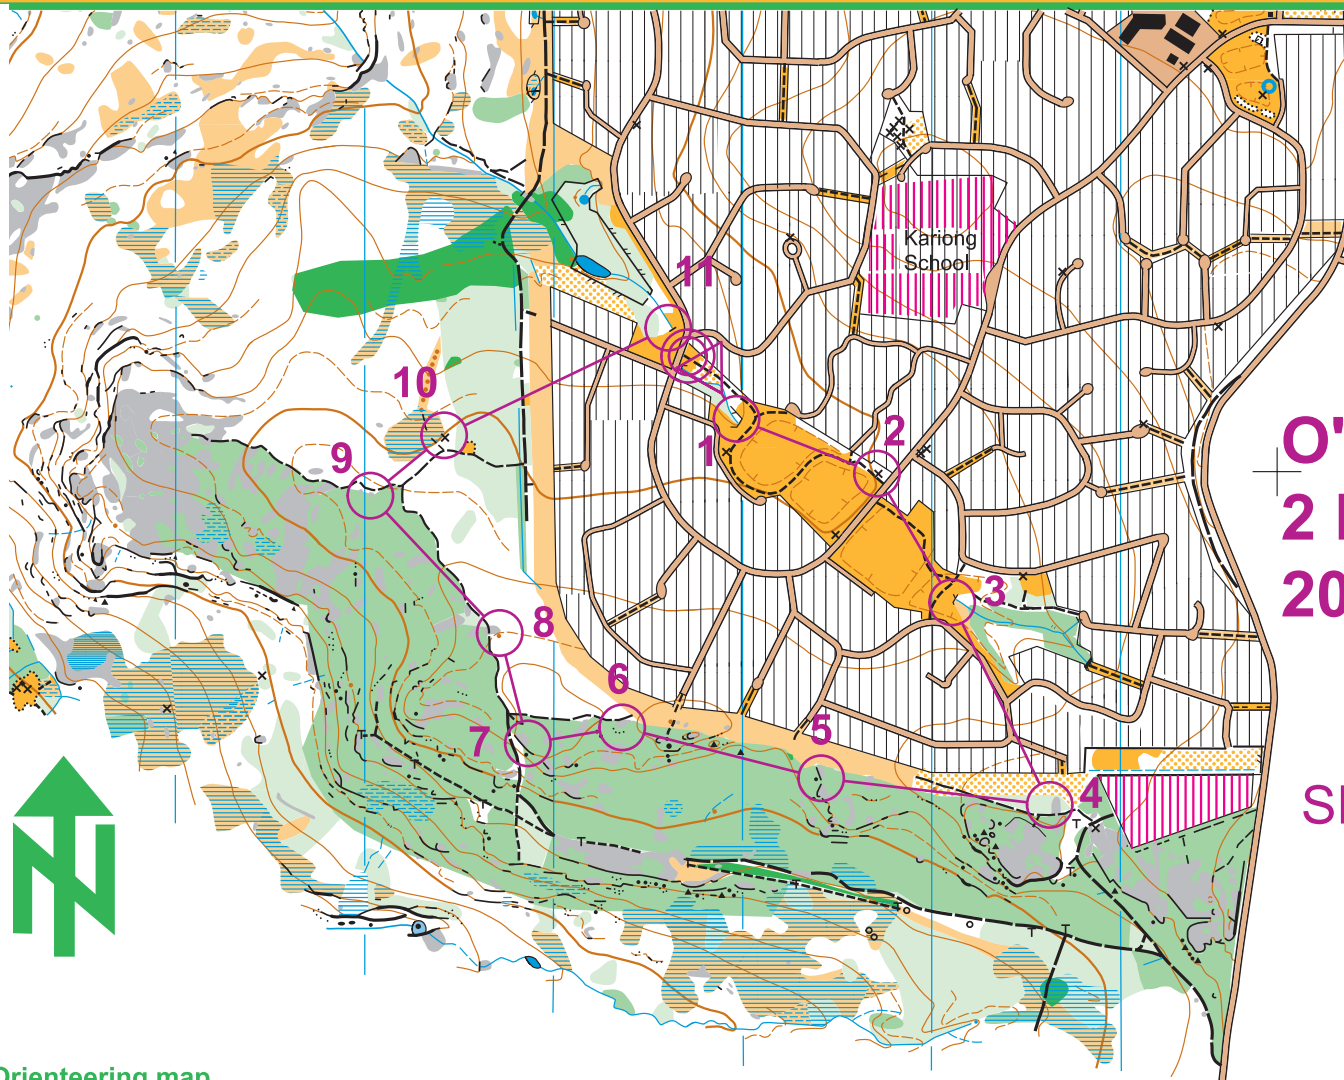

O'Shea 2 Day Relay				
SHORT		2.4 km		
▷		↘		↘
1	116	⋈		↘
2	120	×		
3	121	↗		
4	102	⋈		○
5	101	▬	1.5m	⊥
6	119	⋈		○
7	115	⋈		○
8	122	•		○
9	123	→ ⋈		○
10	117	×		○
11	124	⋈		↘
○		50 m		

**O'SHEA
2 DAY
2017**

SHORT

Orienteering map

KARIONG SOUTH/GIRRAKOOOL

SCALE 1:10000

CONTOUR INTERVAL 5m

Base map: Girrakool 1996
Fieldwork-G Fowler, N Dent

Updated 2011,2012,2017
A Appleby, P Prudhoe, N Dent

Central Coast Orienteers
www.ccorienteering.org/